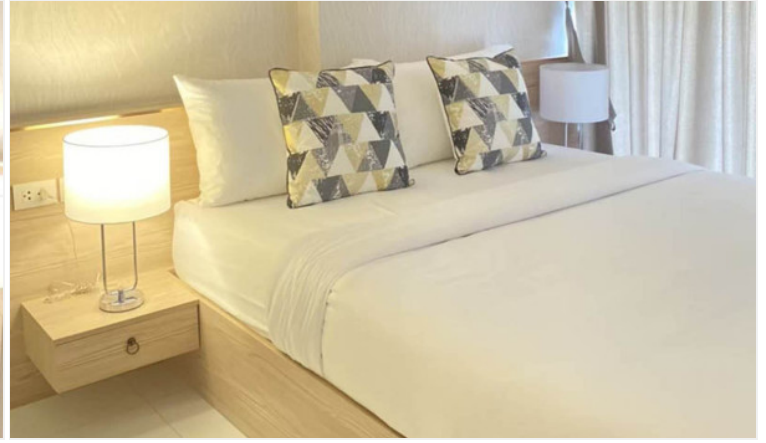

# Property Description

---

A boutique low-rise condominium combines Fengshui and modern architecture together. The implementation of Feng Shui design promotes positive energy throughout the building, giving the project its unique curved exterior & multiple water features. It contains 64 units ranging from studio type to 2 bedroom types. The project is constructed on 1,204 sq.m. of land area, located in Bang Saray. Mirage offers the standard quality of living with facilities and full management services, including an infinity pool, steam and sauna room, rooftop bar, maid, laundry & rental management services.