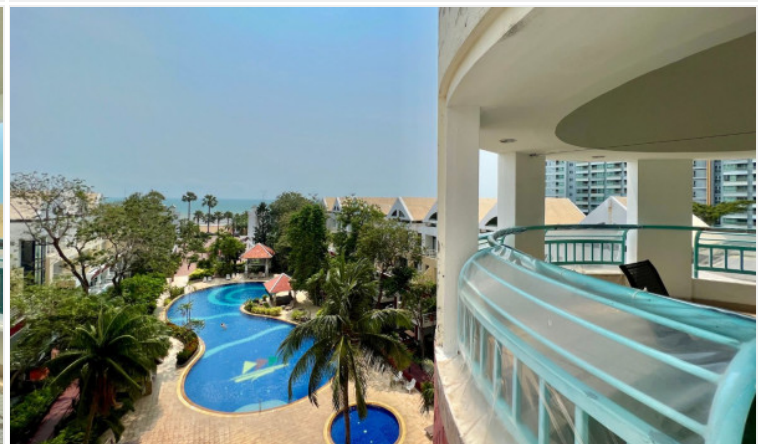

Metro Jomtien Condotel - 1 Bed 1 Bath (4th Floor)

Pattaya, Jomtien, Thailand

Reference: 21386

฿20,000 per month

1 Bedrooms

1 Bathrooms

Condo

Property Description

Metro Jomtien Condotel is located in Jomtien beach. Just 200 meters walk to the beach. Only 10 minutes drive to Sukumvit Road and 15 minutes to Pattaya city. There are 2 tennis courts with floodlights, fitness room, large swimming pool. This is 1 bedroom 1 bathroom unit is situated on the 4th floor with big balcony to enjoy the amazing ocean views, offering 70 Sq.m of living space. It comes fully furnished, modern kitchen, dining area, living area.

Photo Gallery

Property Details

- **Property Type:** Condo
- **Location:** Pattaya, Jomtien, Thailand
- **Internal Area:** 70m²
- **Price:** **฿20,000 per month**
- **Bedrooms:** 1
- **Bathrooms:** 1

Property Features