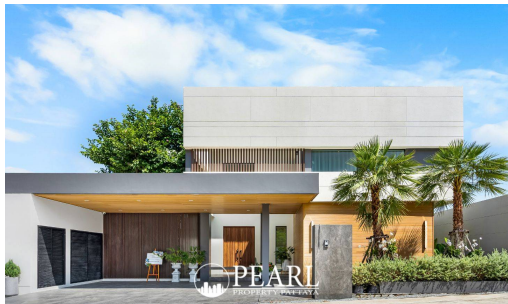

Manruatra Pura Pattaya - 5 Bed 7 Bath With Private Swimming Pool

Pattaya, East Pattaya, Thailand

Reference: 5905

฿35,000,000

5 Bedrooms