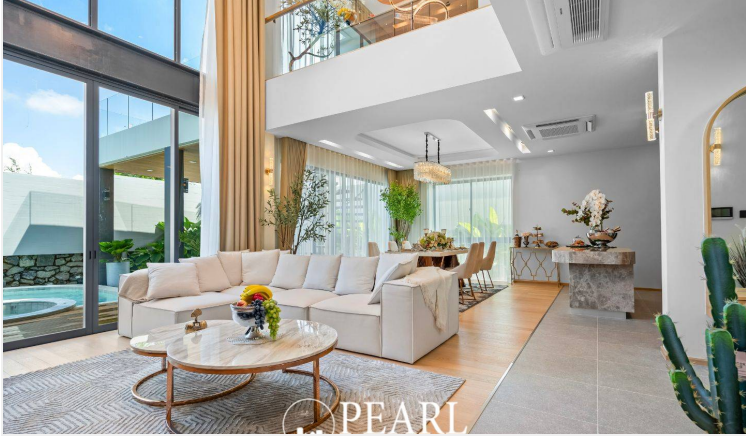

Manruetra Pura is more than just a residence; it's an investment in a lifestyle that can be cherished and passed down through generations. Whether you're looking to live, invest, or share this extraordinary experience through rental opportunities, our villas offer the perfect solution.

Photo Gallery