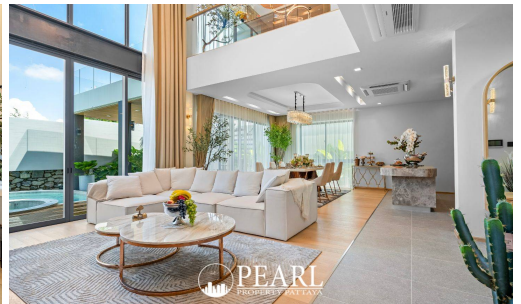

Manruatra Pura Pattaya - 5 Bed 7 Bath With Private Swimming Pool

Pattaya, East Pattaya, Thailand

Reference: 5905

฿35,000,000

Villa