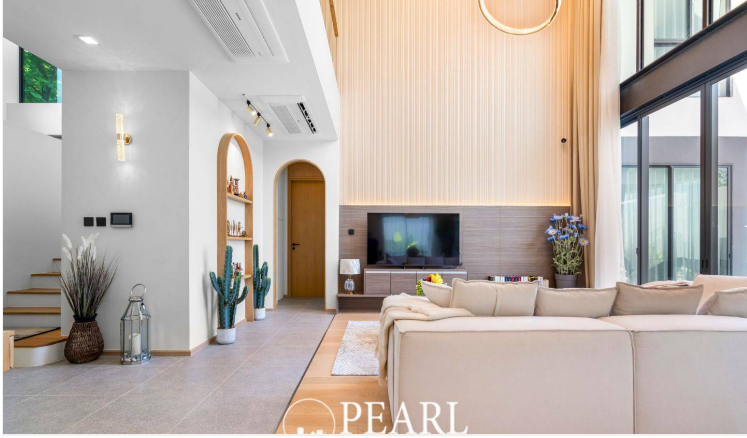

Manruetra Pura is more than just a residence; it's an investment in a lifestyle that can be cherished and passed down through generations. Whether you're looking to live, invest, or share this extraordinary experience through rental opportunities, our villas offer the perfect solution.

Photo Gallery