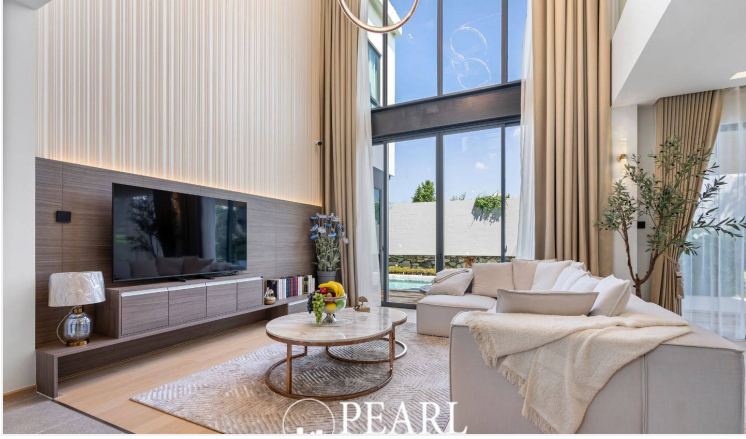

Manruetra Pura is more than just a residence; it's an investment in a lifestyle that can be cherished and passed down through generations. Whether you're looking to live, invest, or share this extraordinary experience through rental opportunities, our villas offer the perfect solution.

Photo Gallery