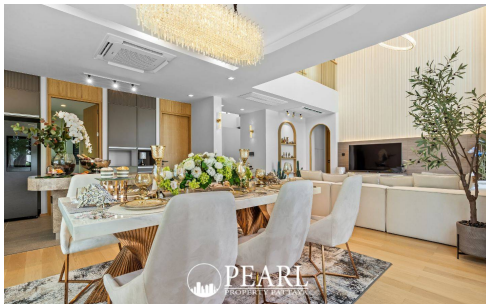

7 Bathrooms