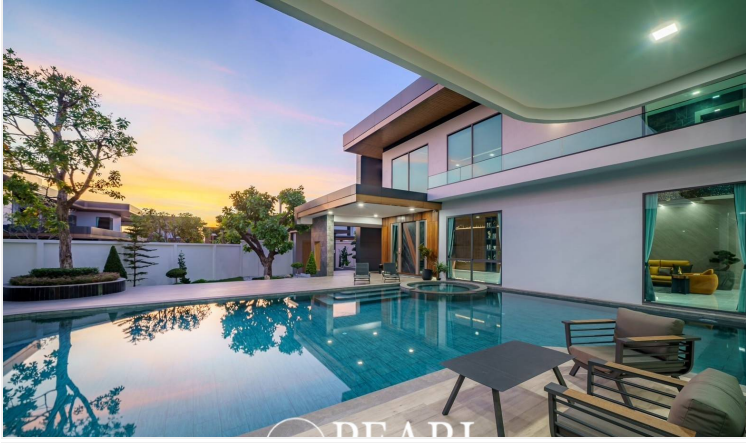

PROPER PROPERTY