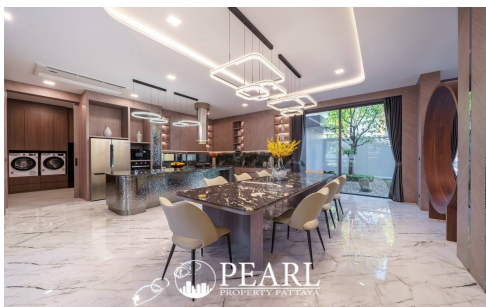

8 Bathrooms