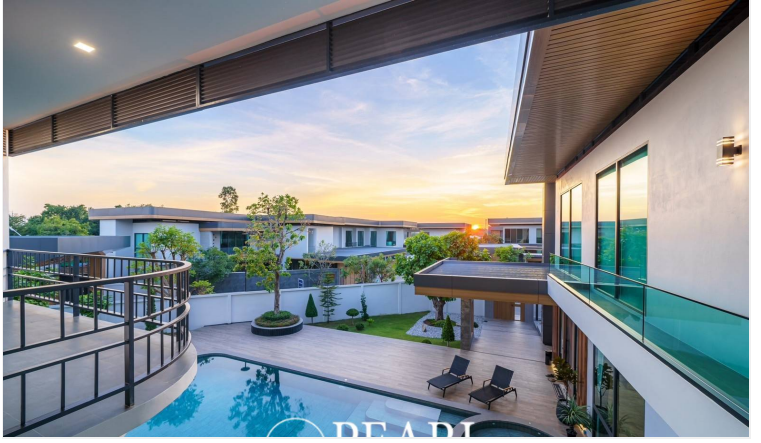

PROPER PROPERTY