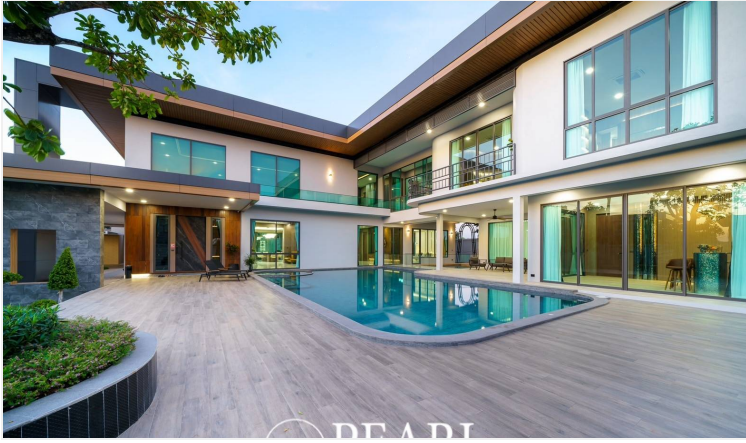

DE ADI

DE ADI

DE ADI

DE ADI

DE ADI

DE ADI

DE ADI

DE ADI