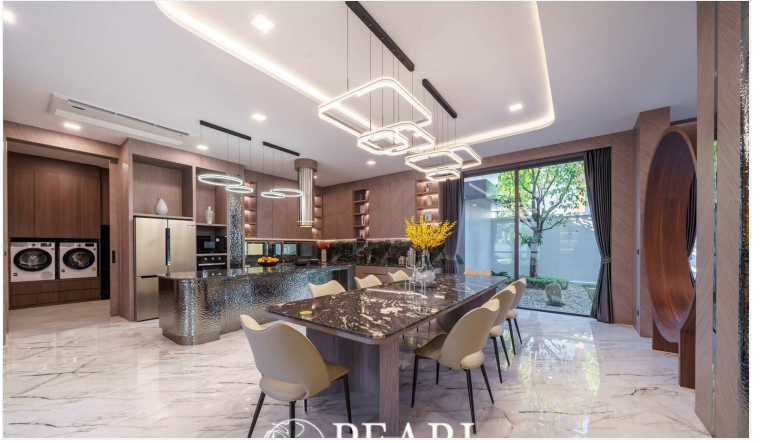

DE ADI

DE ADI

DE ADI

DE ADI

DE ADI

DE ADI

DE ADI

DE ADI