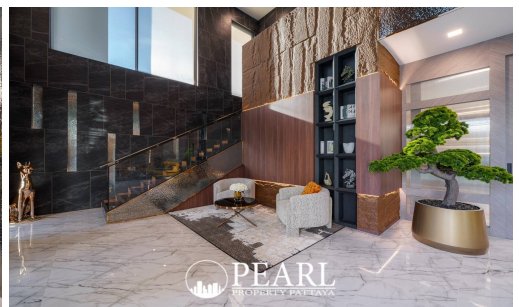

M Mountain Grand Elite Villa - 6 Bed 8 Baths Private Pool

Muang Pattaya, East Pattaya, Thailand

Reference: 9161

฿89,000,000

6 Bedrooms

8 Bathrooms

Villa