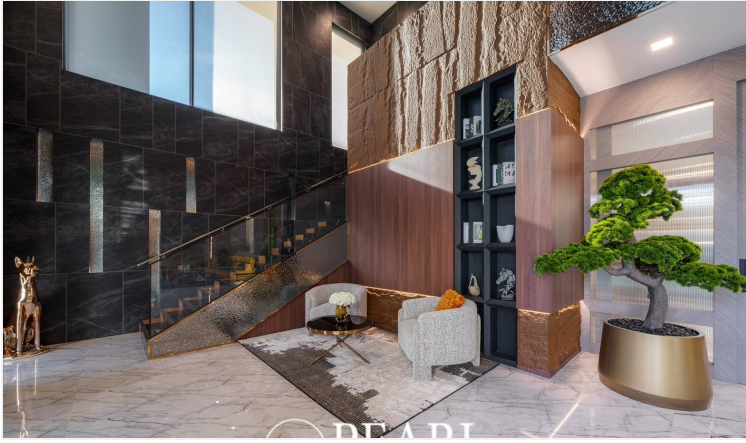

DE ADI

DE ADI

DE ADI

DE ADI

DE ADI

DE ADI

DE ADI

DE ADI