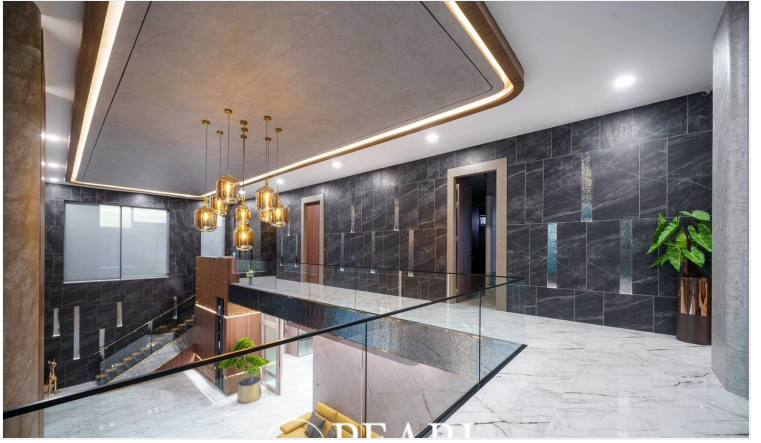

DE ADI

DE ADI

DE ADI

DE ADI

DE ADI

DE ADI

DE ADI

DE ADI