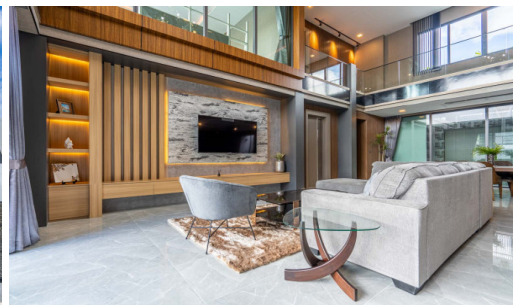

M Mountain - 5 Bed 6 Bath Private Pool

Pattaya, East Pattaya, Thailand

Reference: 4838

฿18,900,000

5 Bedrooms

6 Bathrooms

Villa