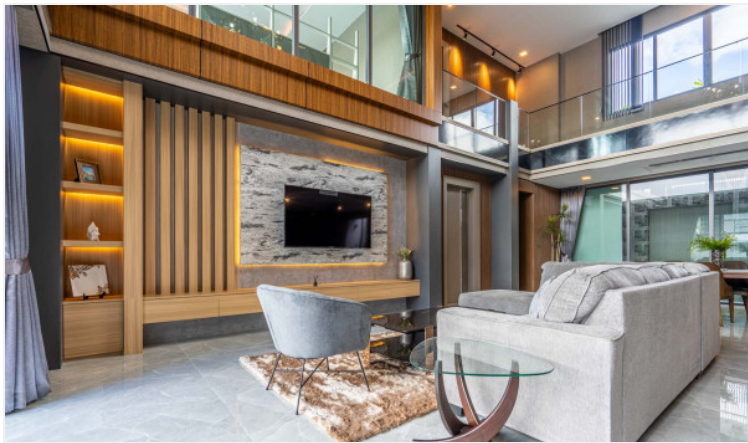

Property Description

This gorgeous property is located in East Pattaya. Just a short drive from Sukhumvit Road and all main attractions and shopping malls. The Villa is part of a gated community and features 5 bedrooms with 5 bathrooms en-suite. There is an additional guest toilet on the ground floor level. The properties main attraction is the huge living room with an attached open kitchen. It features a double-storey high ceiling which gives a grand impression when you're entering the villa. The villa comes fully furnished and features a large swimming pool.

Photo Gallery