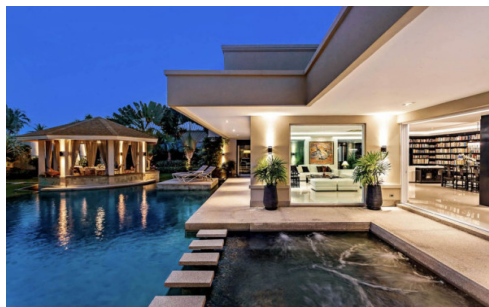

Luxury Pool Villa Mabprachan Lake - 8 Bed 8 Bath

Pattaya, East Pattaya, Thailand

Reference: 8204

฿65,000,000

8 Bedrooms

8 Bathrooms

Villa

Property Description

An immensely stunning pool villa built up with a contemporary design. The villa is set in a lush tropical garden that gives a tranquil and pleasant atmosphere. It is constructed on a plot of 1828.59 sqm. with 731.68 sqm. living space within the small village. Contains 8 bedrooms, 8 bathrooms, 1 staff room, and 2 guest toilets. The location is in East Pattaya, close to Mabprachan Lake. The small village nearby offers small shops and eateries, food markets. The nearest beach is Pattaya Beach 14 km away and less than a 20 minutes drive. Jomtien Beach is 19 km away and can be reached in less than half an hour.

Photo Gallery

Property Details

- **Property Type:** Villa
- **Location:** Pattaya, East Pattaya, Thailand
- **Internal Area:** 1092m²
- **Land Area:** 1828m²
- **Price:** ~~฿~~**65,000,000**
- **Bedrooms:** 8
- **Bathrooms:** 8