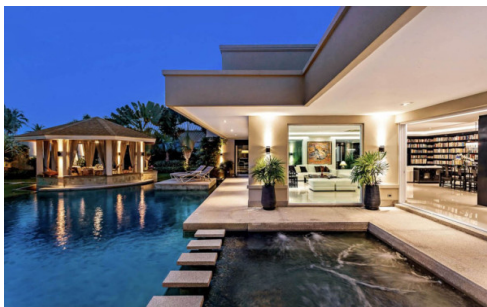

8 Bathrooms