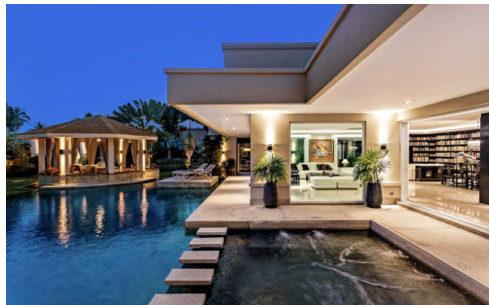

8 Bathrooms