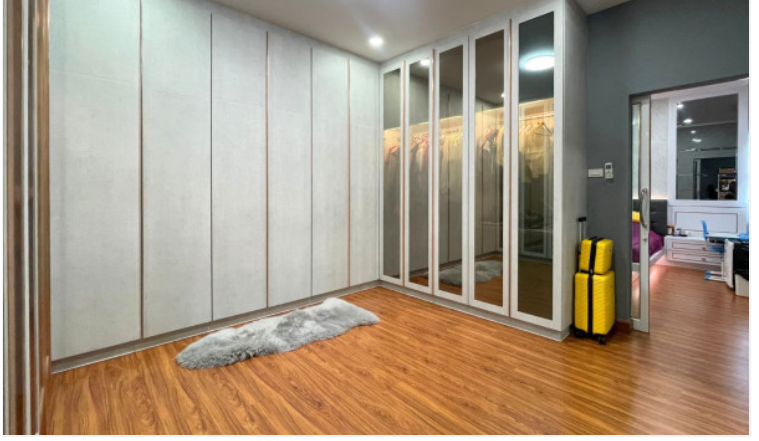

# Property Description

This house is located in East Pattaya area, close to the Mabprachan lake and only 10 minutes drive to Sukhumvit Road with easy access to highways and Pattaya city. This spacious 2-storey house is sitting on a large plot of land of 1,600 Sq.m (400 Sq.wah) or 1 Rai with estimated living area of 1,000 sqm. consists of 4 bedrooms, 5 bathrooms. It comes fully furnished with a modern kitchen, dining area, living room, private swimming pool with the waterfall, garden and covered parking. This house is for sale in Thai name.

# Photo Gallery