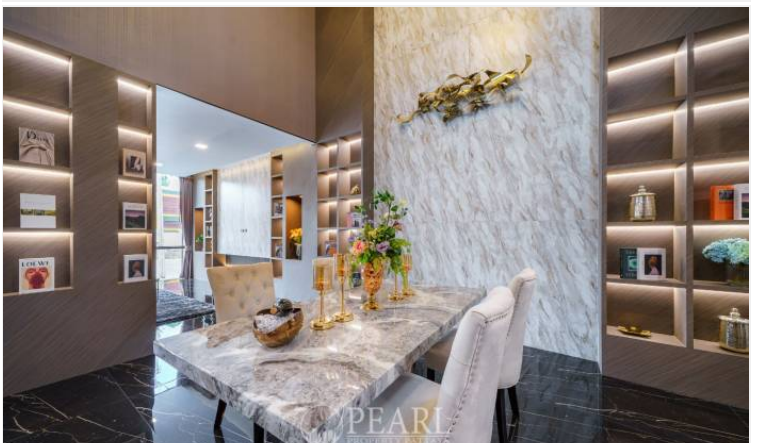

Property Description

This stunning 2-storey villa, nestled in Toong klong talman, East Pattaya area. This exquisite property, boasting a generous land size and expansive living space, is a true masterpiece of design and comfort. This villa promises a perfect balance of peaceful living and convenience. The neighborhood is renowned for its lush landscapes and proximity to essential amenities, including top-rated schools, shopping centers, and fine dining options. Experience the best of both worlds - a serene retreat with the vibrancy of Pattaya just a stone's throw away. The villa sits on a substantial 100 Sq.wah plot, offering an impressive 350 Sqm. of living space. It features five beautifully appointed bedrooms and six bathrooms, ensuring ample space and privacy for family and guests alike. The property is designed with a contemporary aesthetic and is fully furnished with high-end fixtures and fittings, ready to welcome you home.

Photo Gallery