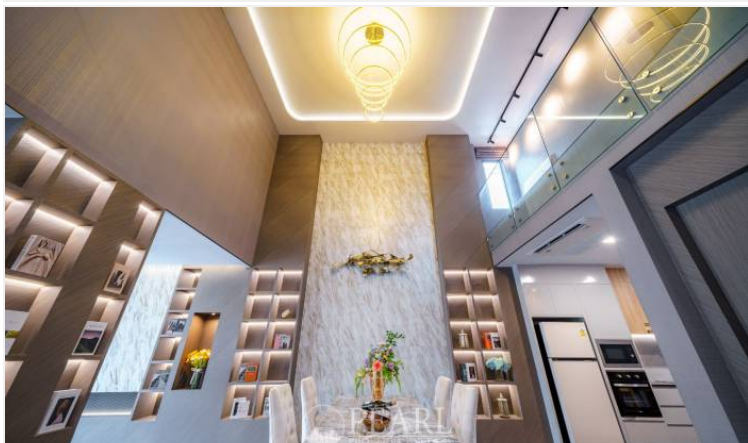

Property Description

This stunning 2-storey villa, nestled in Toong klong talman, East Pattaya area. This exquisite property, boasting a generous land size and expansive living space, is a true masterpiece of design and comfort. This villa promises a perfect balance of peaceful living and convenience. The neighborhood is renowned for its lush landscapes and proximity to essential amenities, including top-rated schools, shopping centers, and fine dining options. Experience the best of both worlds - a serene retreat with the vibrancy of Pattaya just a stone's throw away. The villa sits on a substantial 100 Sq.wah plot, offering an impressive 350 Sqm. of living space. It features five beautifully appointed bedrooms and six bathrooms, ensuring ample space and privacy for family and guests alike. The property is designed with a contemporary aesthetic and is fully furnished with high-end fixtures and fittings, ready to welcome you home.

Photo Gallery