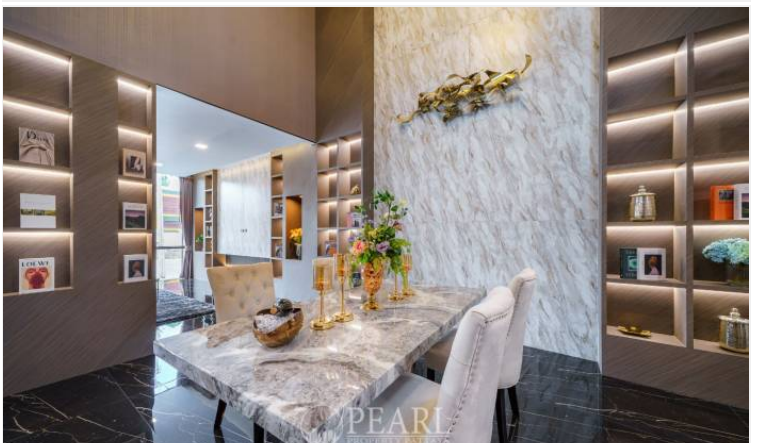

Luxury 2-storey Villa in East Pattaya - 5 Bed 6 Bath

Pattaya, East Pattaya, Thailand
Reference: 3399

฿17,900,000

5 Bedrooms

6 Bathrooms

Villa

Property Description

This stunning 2-storey villa, nestled in Toong klong talman, East Pattaya area. This exquisite property, boasting a generous land size and expansive living space, is a true masterpiece of design and comfort. This villa promises a perfect balance of peaceful living and convenience. The neighborhood is renowned for its lush landscapes and proximity to essential amenities, including top-rated schools, shopping centers, and fine dining options. Experience the best of both worlds - a serene retreat with the vibrancy of Pattaya just a stone's throw away. The villa sits on a substantial 100 Sq.wah plot, offering an impressive 350 Sqm. of living space. It features five beautifully appointed bedrooms and six bathrooms, ensuring ample space and privacy for family and guests alike. The property is designed with a contemporary aesthetic and is fully furnished with high-end fixtures and fittings, ready to welcome you home.

Photo Gallery

Property Details

- **Property Type:** Villa
- **Location:** Pattaya, East Pattaya, Thailand
- **Internal Area:** 350m²
- **Land Area:** 400m²
- **Price:** **฿17,900,000**
- **Bedrooms:** 5
- **Bathrooms:** 6