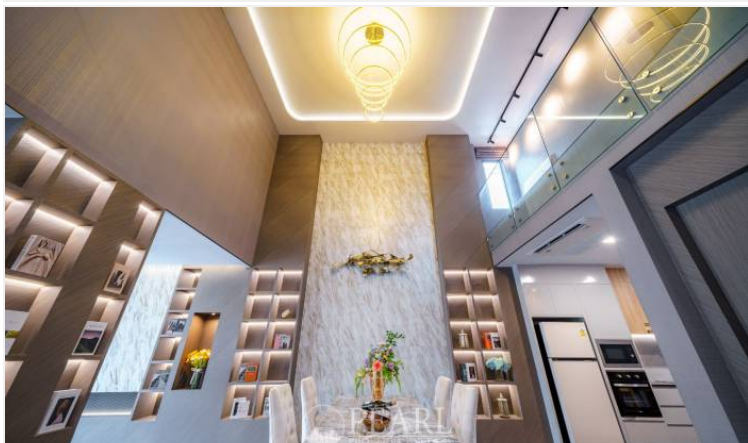

Luxury 2-storey Villa in East Pattaya - 5 Bed 6 Bath

Pattaya, East Pattaya, Thailand
Reference: 3399

฿17,900,000

5 Bedrooms

6 Bathrooms

Villa

Property Description

This stunning 2-storey villa, nestled in Toong klong talman, East Pattaya area. This exquisite property, boasting a generous land size and expansive living space, is a true masterpiece of design and comfort. This villa promises a perfect balance of peaceful living and convenience. The neighborhood is renowned for its lush landscapes and proximity to essential amenities, including top-rated schools, shopping centers, and fine dining options. Experience the best of both worlds - a serene retreat with the vibrancy of Pattaya just a stone's throw away. The villa sits on a substantial 100 Sq.wah plot, offering an impressive 350 Sqm. of living space. It features five beautifully appointed bedrooms and six bathrooms, ensuring ample space and privacy for family and guests alike. The property is designed with a contemporary aesthetic and is fully furnished with high-end fixtures and fittings, ready to welcome you home.

Photo Gallery

Property Details

- **Property Type:** Villa
- **Location:** Pattaya, East Pattaya, Thailand
- **Internal Area:** 350m²
- **Land Area:** 400m²
- **Price:** **฿17,900,000**
- **Bedrooms:** 5
- **Bathrooms:** 6