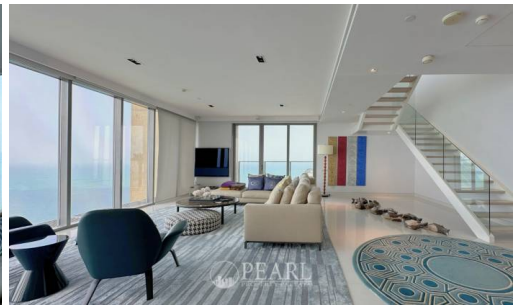

Luxurious Duplex Penthouse With Panoramic Sea View (51st Floor)

Pattaya, Bang Lamung, Thailand

Reference: 3374

฿199,000,000

2 Bedrooms

4 Bathrooms

Condo

Property Description

Luxurious Duplex Penthouse with Private Pool and Panoramic Sea Views at NorthPoint Condominium Pattaya

Discover the epitome of luxury living with this exceptional duplex penthouse nestled within the prestigious NorthPoint Condominium Pattaya. Perched majestically on the 51st floor, this sprawling residence spans an impressive 400 square meters and offers unparalleled vistas of the azure sea from every corner.

Upon entering, you'll be greeted by an ambiance of refined elegance and sophistication. The meticulously designed interiors seamlessly blend modern aesthetics with comfort, creating an inviting space that exudes opulence.

Photo Gallery

Property Details

- **Property Type:** Condo
- **Location:** Pattaya, Bang Lamung, Thailand
- **Internal Area:** 400m²
- **Price:** ฿199,000,000
- **Bedrooms:** 2
- **Bathrooms:** 4

Property Features