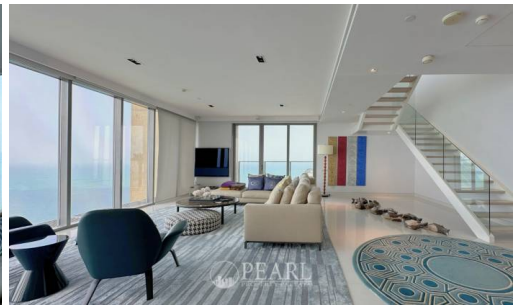

Luxurious Duplex Penthouse With Panoramic Sea View (51st Floor)

Pattaya, Bang Lamung, Thailand

Reference: 3374

฿199,000,000

2 Bedrooms

4 Bathrooms

Condo

Property Description

Luxurious Duplex Penthouse with Private Pool and Panoramic Sea Views at NorthPoint Condominium Pattaya

Discover the epitome of luxury living with this exceptional duplex penthouse nestled within the prestigious NorthPoint Condominium Pattaya. Perched majestically on the 51st floor, this sprawling residence spans an impressive 400 square meters and offers unparalleled vistas of the azure sea from every corner.

Upon entering, you'll be greeted by an ambiance of refined elegance and sophistication. The meticulously designed interiors seamlessly blend modern aesthetics with comfort, creating an inviting space that exudes opulence.

Photo Gallery

Property Details

- **Property Type:** Condo
- **Location:** Pattaya, Bang Lamung, Thailand
- **Internal Area:** 400m²
- **Price:** **฿199,000,000**
- **Bedrooms:** 2
- **Bathrooms:** 4

Property Features