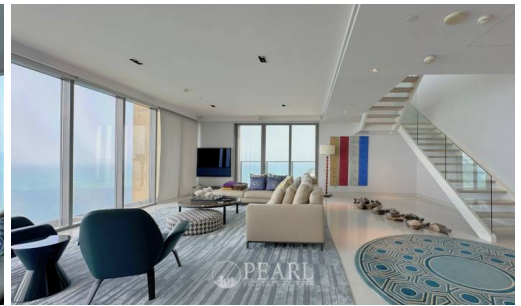

Luxurious Duplex Penthouse With Panoramic Sea View (51st Floor)

Pattaya, Bang Lamung, Thailand

Reference: 3374

฿199,000,000

2 Bedrooms

4 Bathrooms

Condo

Property Description

Luxurious Duplex Penthouse with Private Pool and Panoramic Sea Views at NorthPoint Condominium Pattaya

Discover the epitome of luxury living with this exceptional duplex penthouse nestled within the prestigious NorthPoint Condominium Pattaya. Perched majestically on the 51st floor, this sprawling residence spans an impressive 400 square meters and offers unparalleled vistas of the azure sea from every corner.

Upon entering, you'll be greeted by an ambiance of refined elegance and sophistication. The meticulously designed interiors seamlessly blend modern aesthetics with comfort, creating an inviting space that exudes opulence.

Photo Gallery

Property Details

- **Property Type:** Condo
- **Location:** Pattaya, Bang Lamung, Thailand
- **Internal Area:** 400m²
- **Price:** ฿199,000,000
- **Bedrooms:** 2
- **Bathrooms:** 4

Property Features