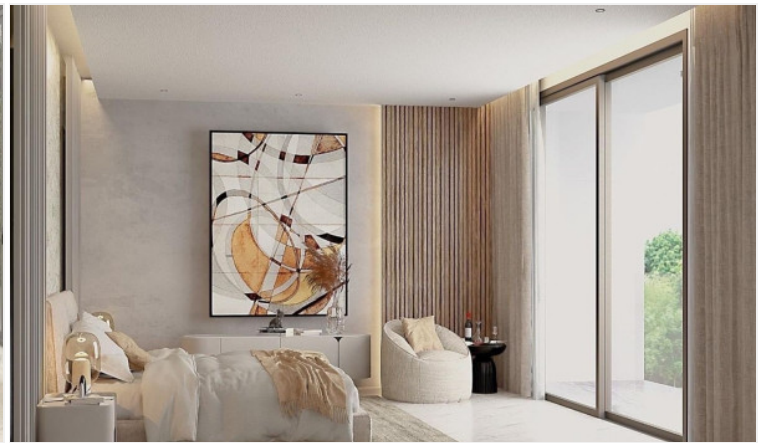

A brand-new luxury pool villa in the best Location with the concept, "LIVE THE LIFETIME LUXURY" Indulge in the grandeur of living where you can define life at its finest. Carefully crafted with meticulous attention to detail, Layan is the epitome of luxury living. The timeless design is deeply rooted in combining luxury, functionality, and quality.

Types and Details

Total Unit: 15 plots

Plot size: starting from 80-119 Sq.w.

Living size: 243.25 Sq.m.

- Furniture Package
- Private Garden & Swimming Pool
- Covered Parking
- 24-Hour Security

Photo Gallery