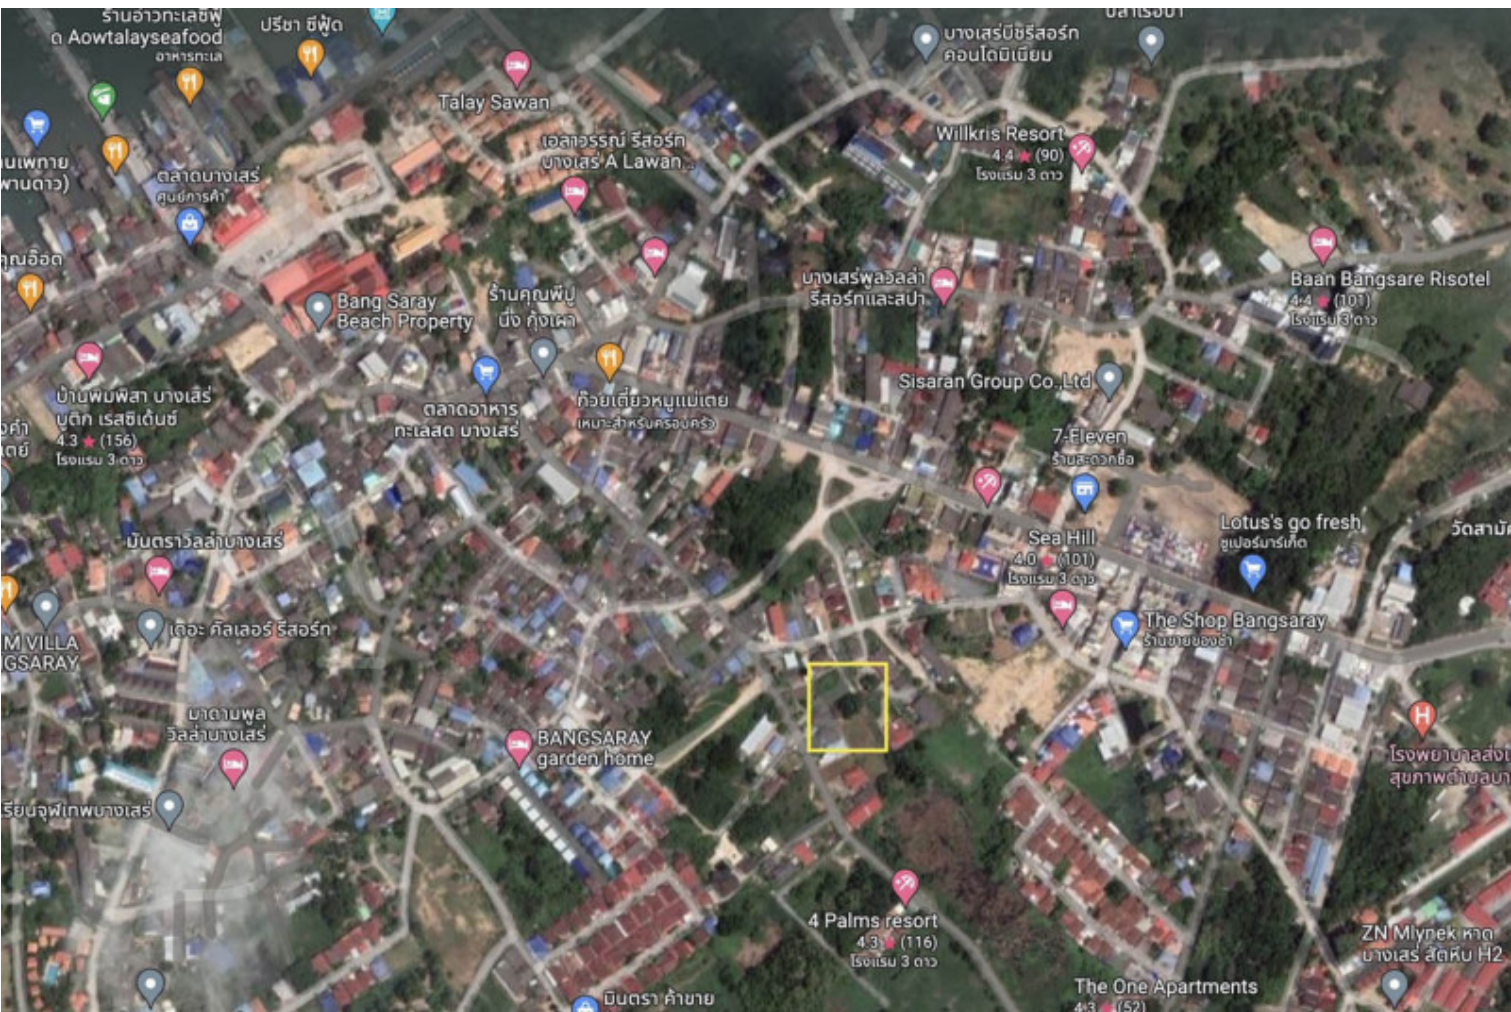

# Bang Saray Land for Sale: Build Your Dream Home on Prime Location

Pattaya, Bang Saray, Thailand  
Reference: 6650

# Property Description

This 93.5 sqw. (374 sqm.) plot for sale is located in Bang Saray which is just a few minutes drive to Bang Saray Beach. Bang Saray is a charming fishing village that is currently growing with business and amenities to propose a modern and convenient living

## Property Details

---

- **Property Type:** Land
- **Location:** Pattaya, Bang Saray, Thailand
- **Land Area:** 374m<sup>2</sup>
- **Price:** ฿1,940,000
- **Bedrooms:** 0
- **Bathrooms:** 0

## Location

---