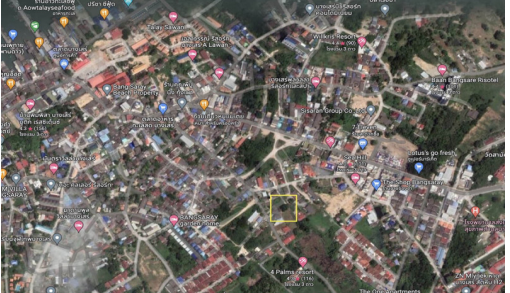

Bang Saray Land for Sale: Build Your Dream Home on Prime Location

Pattaya, Bang Saray, Thailand
Reference: 6650

฿1,940,000

0 Bedrooms

0 Bathrooms

Land

Property Description

This 93.5 sqw. (374 sqm.) plot for sale is located in Bang Saray which is just a few minutes drive to Bang Saray Beach. Bang Saray is a charming fishing village that is currently growing with business and amenities to propose a modern and convenient living

Bang Saray Night Market
ตลาดบางเสร่
ไนท์พลาซ่า

Wat Samakphi Banphot
วัดสามัคคีบรรพต

มนตราวีลล่าบางเสร่

ถนนลาด5/17 ขอยมมาดี

4 Palms resort

The One Apartments
RoomQuest
One Bangsaray

GRAND GARDEN
HOME BEACH
แกรนด์ การ์เดน โฮม บีช

คลองcanal

Siam Court

Boonthavorn

Google

Map data ©2025