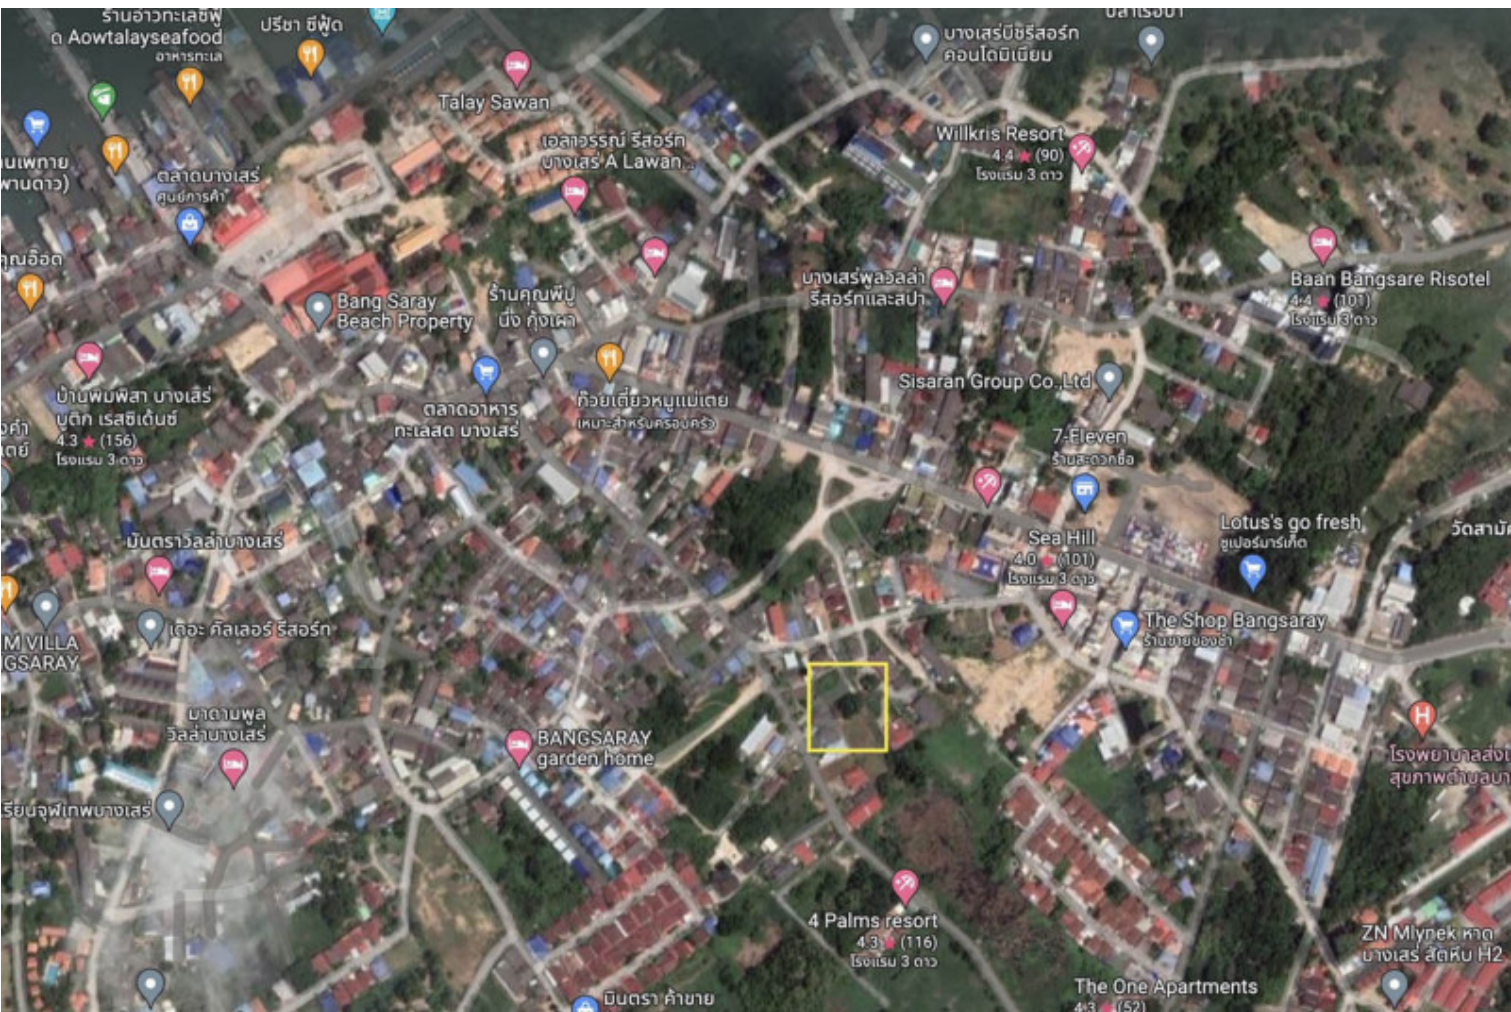

Bang Saray Land for Sale: Build Your Dream Home on Prime Location

Pattaya, Bang Saray, Thailand
Reference: 6650

฿1,940,000

0 Bedrooms

0 Bathrooms

Land

Property Description

This 93.5 sqw. (374 sqm.) plot for sale is located in Bang Saray which is just a few minutes drive to Bang Saray Beach. Bang Saray is a charming fishing village that is currently growing with business and amenities to propose a modern and convenient living

Photo Gallery

Property Details

- **Property Type:** Land
- **Location:** Pattaya, Bang Saray, Thailand
- **Internal Area:** m²
- **Land Area:** 374m²
- **Price:** ฿1,940,000
- **Bedrooms:** 0
- **Bathrooms:** 0

Property Features

- Electricity

Location