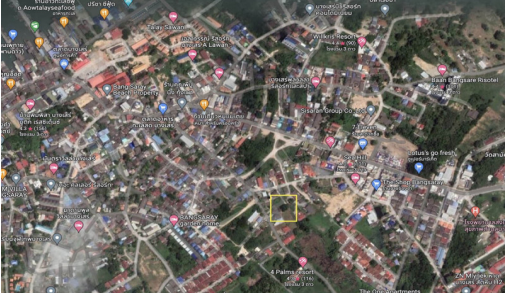

Bang Saray Land for Sale: Build Your Dream Home on Prime Location

Pattaya, Bang Saray, Thailand
Reference: 6650

฿1,940,000

0 Bedrooms

0 Bathrooms

Land

Property Description

This 93.5 sqw. (374 sqm.) plot for sale is located in Bang Saray which is just a few minutes drive to Bang Saray Beach. Bang Saray is a charming fishing village that is currently growing with business and amenities to propose a modern and convenient living

Photo Gallery

Property Details

- **Property Type:** Land
- **Location:** Pattaya, Bang Saray, Thailand
- **Internal Area:** m²
- **Land Area:** 374m²
- **Price:** ฿1,940,000
- **Bedrooms:** 0
- **Bathrooms:** 0

Property Features

- Electricity

Location