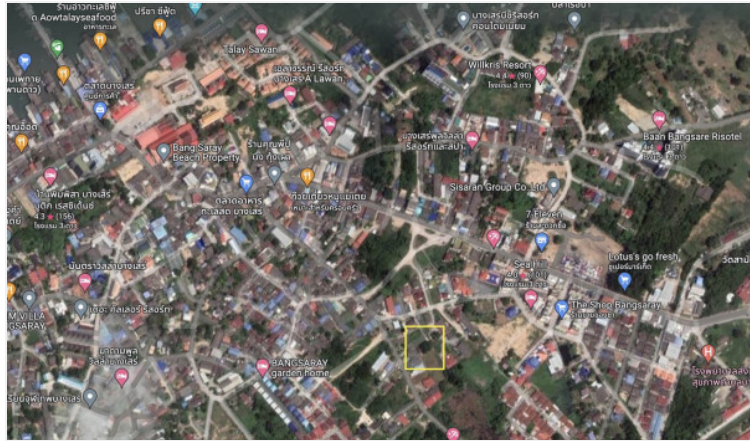

Property Description

This 93.5 sqw. (374 sqm.) plot for sale is located in Bang Saray which is just a few minutes drive to Bang Saray Beach. Bang Saray is a charming fishing village that is currently growing with business and amenities to propose a modern and convenient living

Photo Gallery