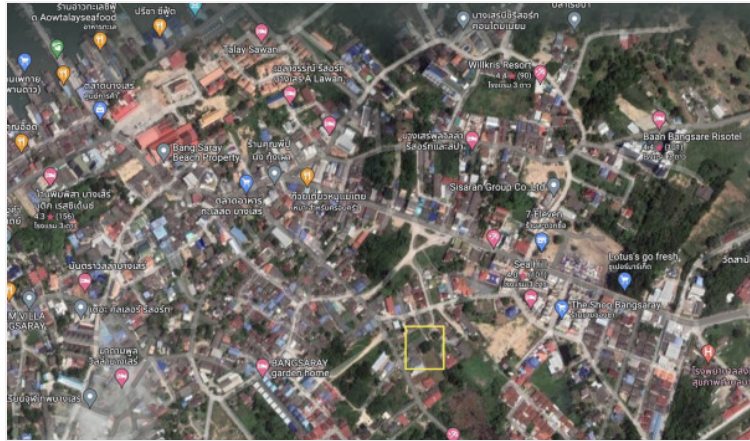

Bang Saray Land for Sale: Build Your Dream Home on Prime Location

Pattaya, Bang Saray, Thailand
Reference: 6650

฿1,940,000

0 Bedrooms

0 Bathrooms

Land

Property Description

This 93.5 sqw. (374 sqm.) plot for sale is located in Bang Saray which is just a few minutes drive to Bang Saray Beach. Bang Saray is a charming fishing village that is currently growing with business and amenities to propose a modern and convenient living

Photo Gallery

Property Details

- **Property Type:** Land
- **Location:** Pattaya, Bang Saray, Thailand
- **Internal Area:** m²
- **Land Area:** 374m²
- **Price:** ฿1,940,000
- **Bedrooms:** 0
- **Bathrooms:** 0

Property Features

- Electricity

Location