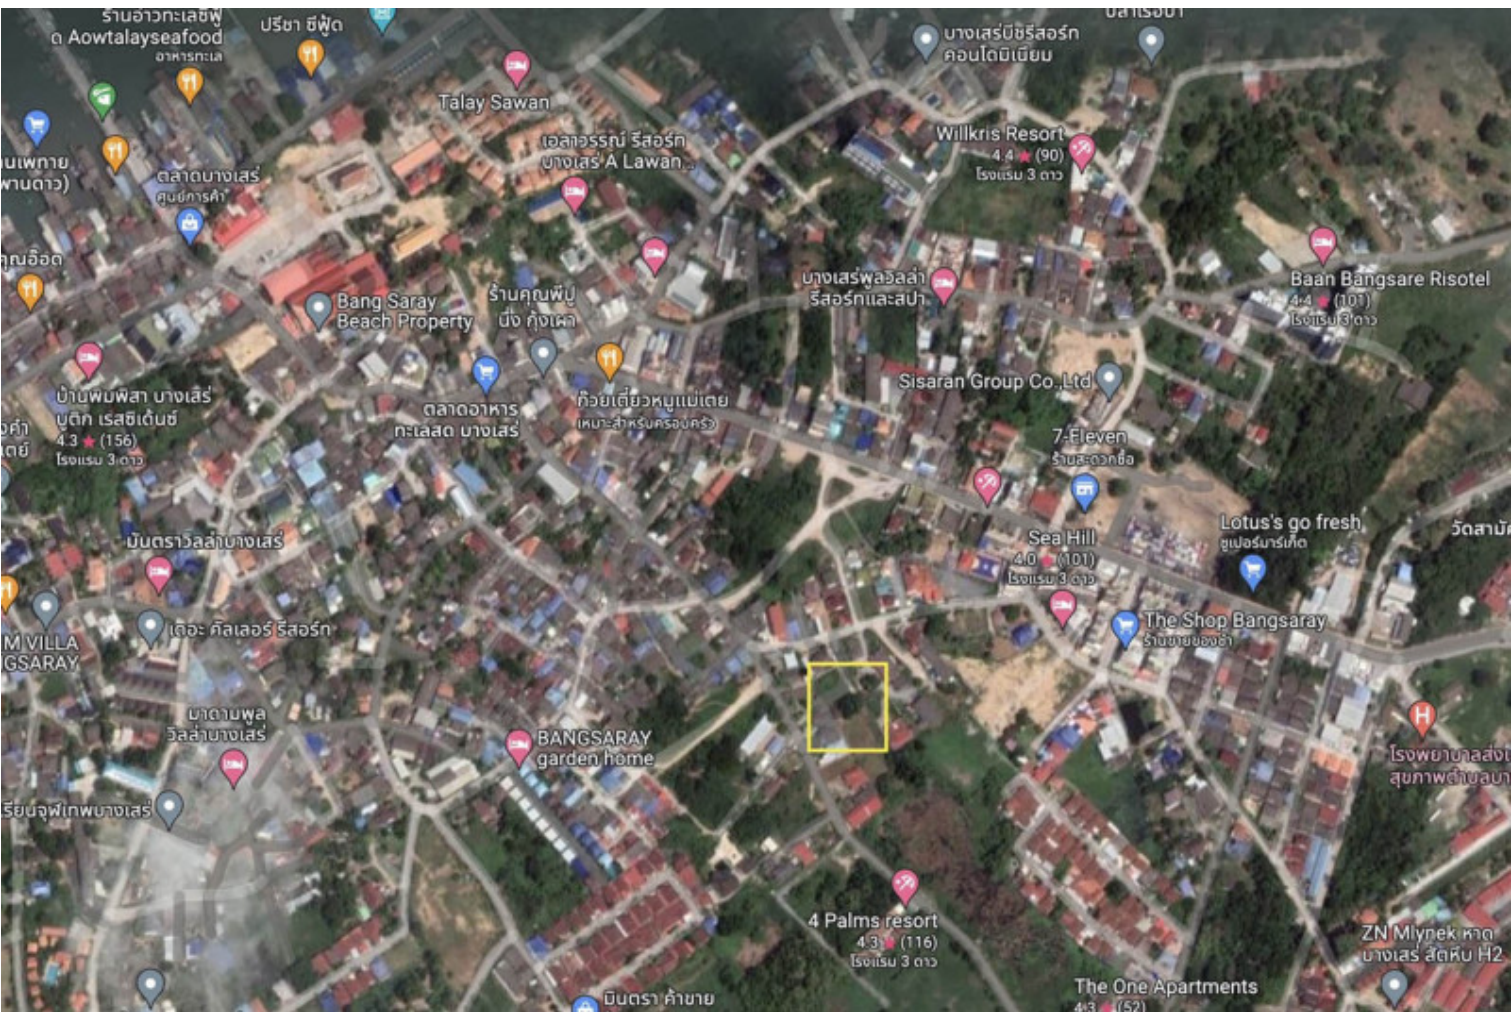

Bang Saray Land for Sale: Build Your Dream Home on Prime Location

Pattaya, Bang Saray, Thailand
Reference: 6650

฿1,940,000

0 Bedrooms

0 Bathrooms

Land

Property Description

This 93.5 sqw. (374 sqm.) plot for sale is located in Bang Saray which is just a few minutes drive to Bang Saray Beach. Bang Saray is a charming fishing village that is currently growing with business and amenities to propose a modern and convenient living

Photo Gallery

Property Details

- **Property Type:** Land
- **Location:** Pattaya, Bang Saray, Thailand
- **Internal Area:** m²
- **Land Area:** 374m²
- **Price:** ฿1,940,000
- **Bedrooms:** 0
- **Bathrooms:** 0

Bang Saray Night Market
ตลาดบางเสร่
ไนท์พลาซ่า

Wat Samakphi Banphot
วัดสามัคคีบรรพต

มนตราวีลล่าบางเสร่

ถนนลาด5/17 ขอยมมาดี

4 Palms resort

The One Apartments
RoomQuest
One Bangsaray

GRAND GARDEN
HOME BEACH
แกรนด์ การ์เดน โฮม บีช

คลองcanal

Siam Court

Boonthavorn

Google

Map data ©2025