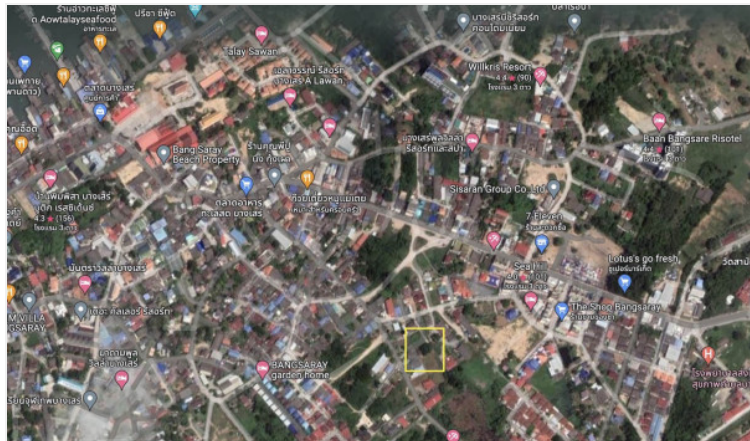

Bang Saray Land for Sale: Build Your Dream Home on Prime Location

Pattaya, Bang Saray, Thailand
Reference: 6650

฿1,940,000

0 Bedrooms

0 Bathrooms

Land

Property Description

This 93.5 sqw. (374 sqm.) plot for sale is located in Bang Saray which is just a few minutes drive to Bang Saray Beach. Bang Saray is a charming fishing village that is currently growing with business and amenities to propose a modern and convenient living

Photo Gallery

Property Details

- **Property Type:** Land
- **Location:** Pattaya, Bang Saray, Thailand
- **Internal Area:** m²
- **Land Area:** 374m²
- **Price:** ฿1,940,000
- **Bedrooms:** 0
- **Bathrooms:** 0

Bang Saray Night Market
ตลาดบางเสร่
ไนท์พลาซ่า

Wat Samakphi Banphot
วัดสามัคคีบรรพต

มนตราวีลล่าบางเสร่

ถนนลาด5/17 ขอยมมาดี

4 Palms resort

The One Apartments
RoomQuest
One Bangsaray

GRAND GARDEN
HOME BEACH
แกรนด์ การ์เดน โฮม บีช

คลองcanal

Siam Court

Boonthavorn

Google

Map data ©2025