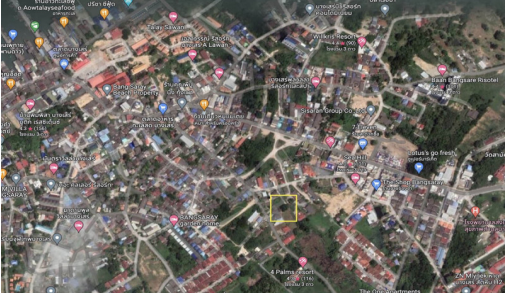

# Bang Saray Land for Sale: Build Your Dream Home on Prime Location

Pattaya, Bang Saray, Thailand  
Reference: 6650

# Property Description

This 93.5 sqw. (374 sqm.) plot for sale is located in Bang Saray which is just a few minutes drive to Bang Saray Beach. Bang Saray is a charming fishing village that is currently growing with business and amenities to propose a modern and convenient living

## Location

---