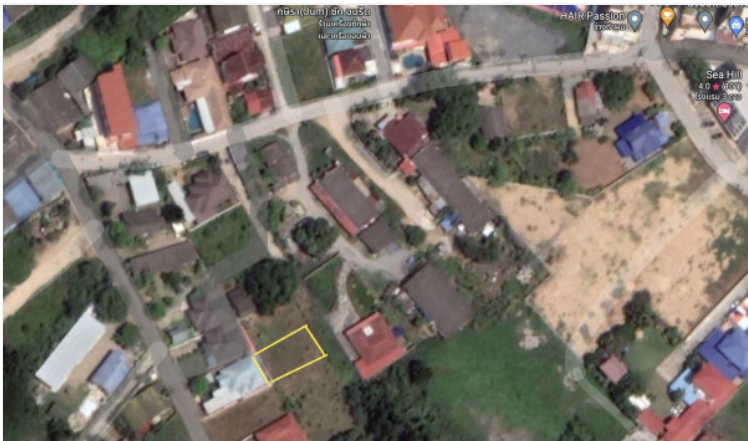

Bang Saray Land for Sale: Build Your Dream Home on Prime Location

Pattaya, Bang Saray, Thailand
Reference: 6650

฿1,940,000

0 Bedrooms

0 Bathrooms

Land

Property Description

This 93.5 sqw. (374 sqm.) plot for sale is located in Bang Saray which is just a few minutes drive to Bang Saray Beach. Bang Saray is a charming fishing village that is currently growing with business and amenities to propose a modern and convenient living

Photo Gallery

Property Details

- **Property Type:** Land
- **Location:** Pattaya, Bang Saray, Thailand
- **Internal Area:** m²
- **Land Area:** 374m²
- **Price:** ฿1,940,000
- **Bedrooms:** 0
- **Bathrooms:** 0

Bang Saray Night Market
ตลาดบางเสร่
ไนท์พลาซ่า

Wat Samakphi Banphot
วัดสามัคคีบรรพต

มนตราวีลล่าบางเสร่

ถนนลาด5/17 ขอยมมาดี

4 Palms resort

The One Apartments
RoomQuest
One Bangsaray

GRAND GARDEN
HOME BEACH
แกรนด์ การ์เดน โฮม บีช

คลองcanal

Siam Court

Boonthavorn

Google

Map data ©2025