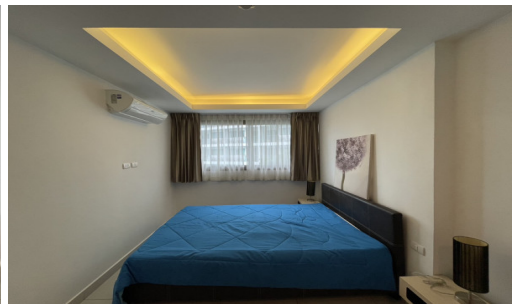

Laguna Beach Resort 1 - 2 Bed 2 Bath

Pool View

Pattaya, Jomtien, Thailand

Reference: 17846

฿3,500,000