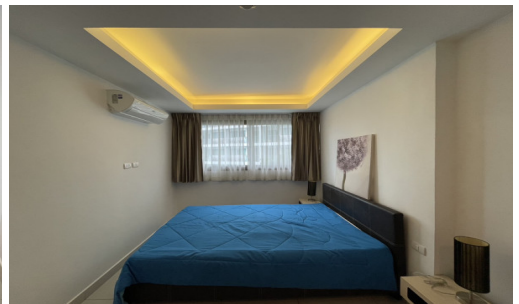

Laguna Beach Resort 1 - 2 Bed 2 Bath

Pool View

Pattaya, Jomtien, Thailand

Reference: 17846

฿3,500,000