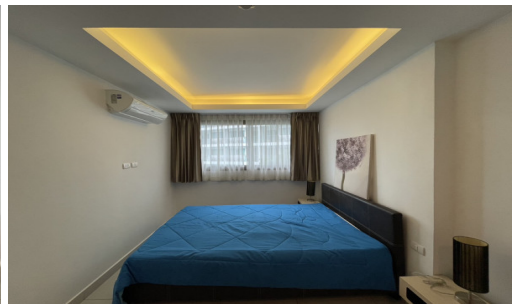

Laguna Beach Resort 1 - 2 Bed 2 Bath

Pool View

Pattaya, Jomtien, Thailand

Reference: 17846

฿3,500,000

2 Bedrooms

2 Bathrooms

Condo

Property Description

Laguna Beach Resort 1 is Jomtien's grandest resort development consisting of 3 buildings with a total of 660 units. This unit has 86.70 sqm. 2 bedrooms, 2 bathrooms, and fully furnished with a pool view on the 3rd floor. Laguna Beach Resort 1 is located on Jomtien 2nd Road Soi 7 which is just 500 meters from Jomtien Beach. Open for offers for a quick Sale just updates by the owner (01/12/2022)

Photo Gallery

Property Details

- **Property Type:** Condo
- **Location:** Pattaya, Jomtien, Thailand
- **Internal Area:** 86.70m²
- **Land Area:** 0m²
- **Price:** ฿3,500,000
- **Bedrooms:** 2
- **Bathrooms:** 2