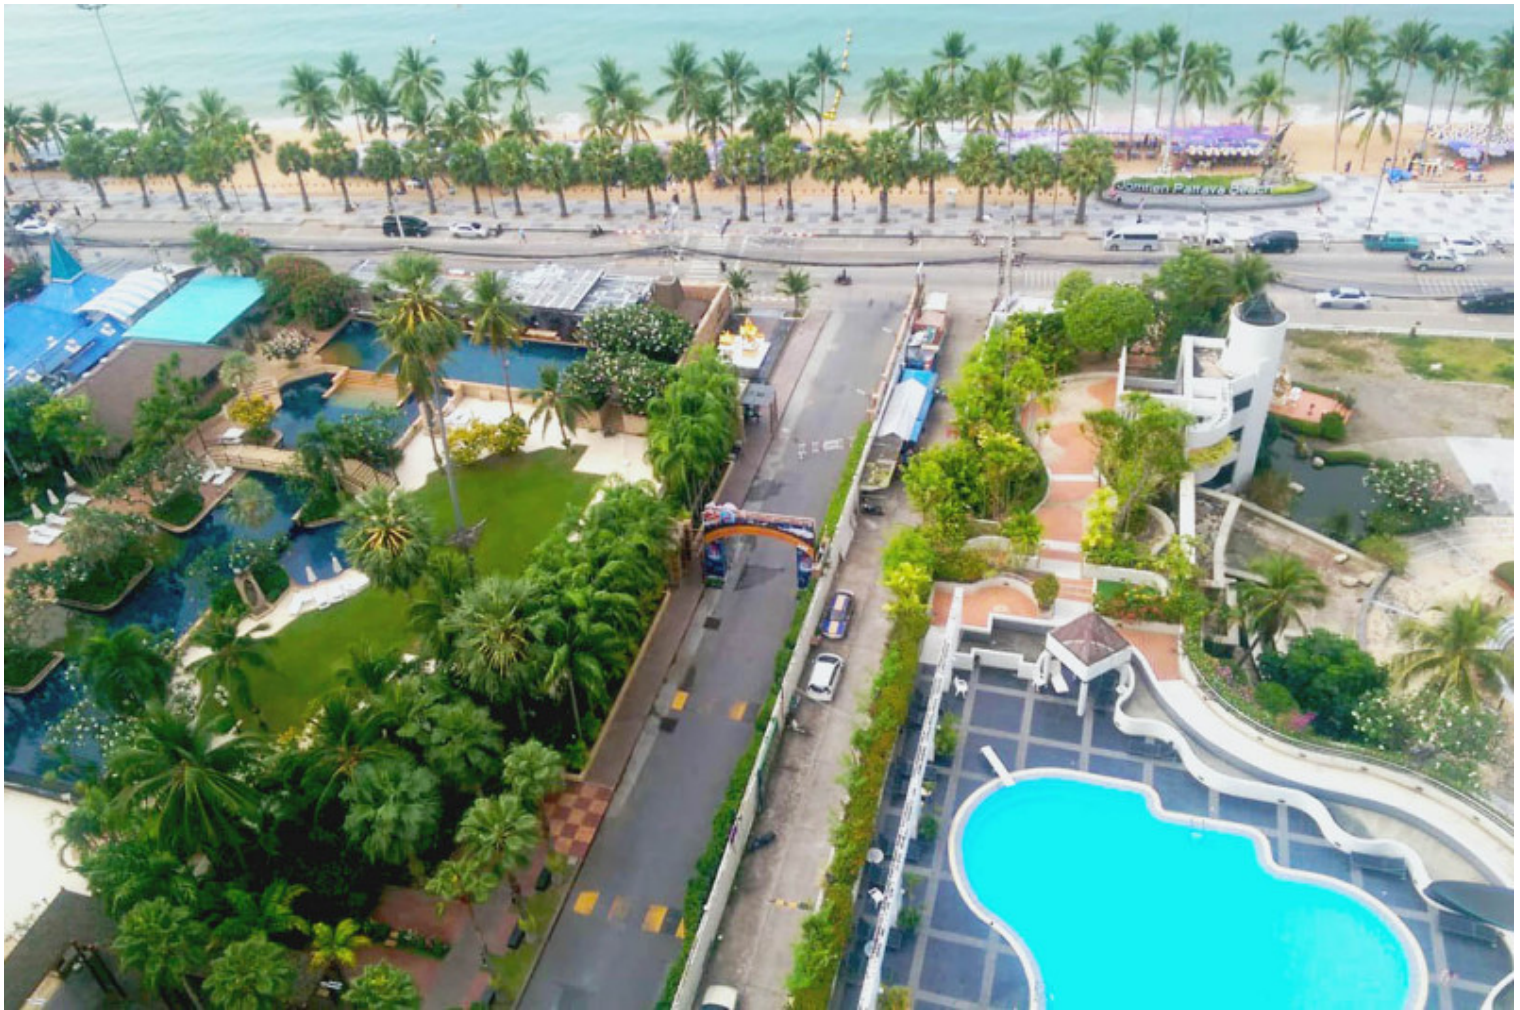

Jomtien Plaza Condotel - 1 Bed 1 Bath

Sea View

Pattaya, Jomtien, Thailand

Reference: 8382

฿9,500,000

1 Bedrooms

1 Bathrooms

Condo