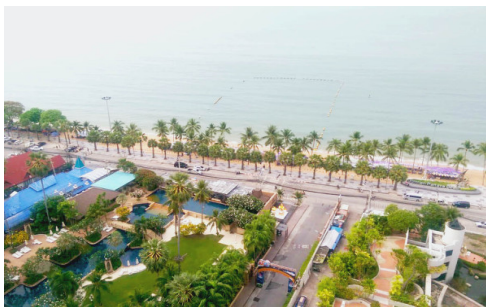

Jomtien Plaza Condotel - 1 Bed 1 Bath

Sea View

Pattaya, Jomtien, Thailand

Reference: 8382

฿9,500,000

1 Bedrooms

1 Bathrooms

Condo