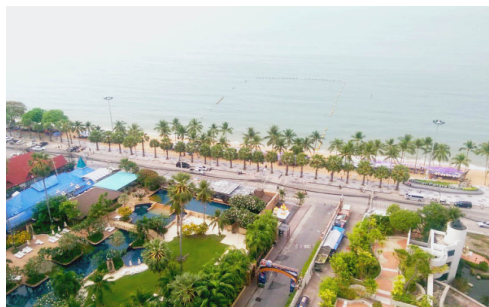

Jomtien Plaza Condotel - 1 Bed 1 Bath

Sea View

Pattaya, Jomtien, Thailand

Reference: 8382

฿9,500,000

1 Bedrooms

1 Bathrooms

Condo