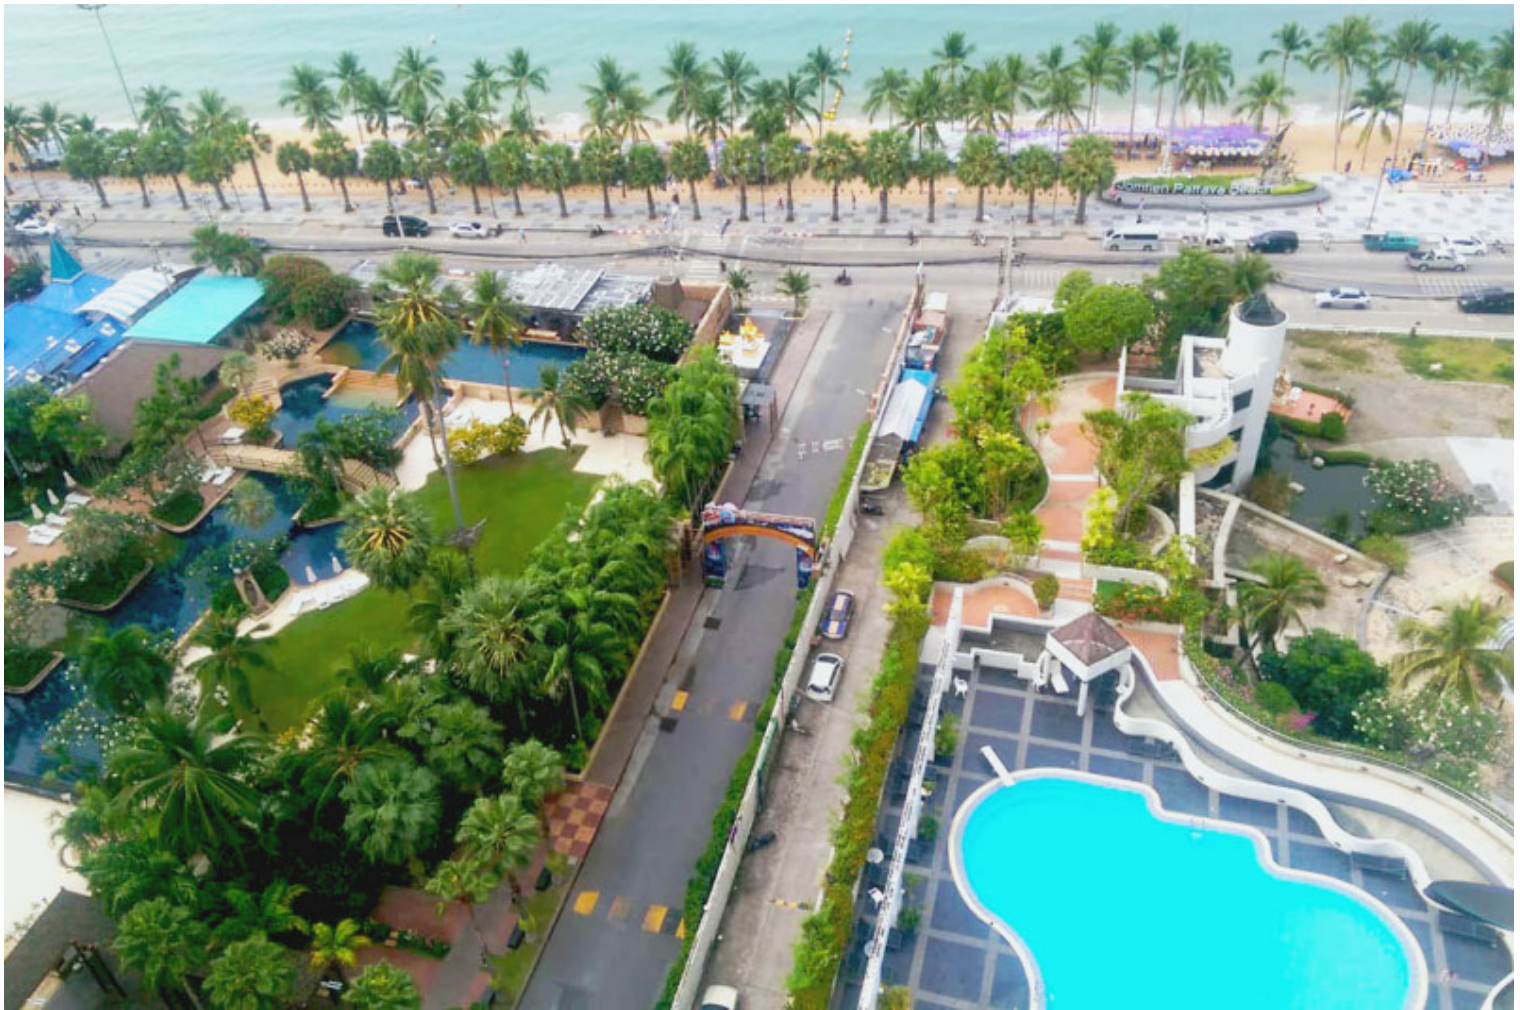

Jomtien Plaza Condotel - 1 Bed 1 Bath

Sea View

Pattaya, Jomtien, Thailand

Reference: 8382

฿9,500,000

1 Bedrooms

1 Bathrooms

Condo

Property Description

Jomtien Plaza Condotel is a high-rise beachfront condominium that is settled opposite Jomtien Beach just a few steps. Its location also connects to Dongtarn Beach. This fully-furnished unit is 1 bedroom and 1 bathroom with a wide space of 128 sqm on the 19th floor. Relaxing the beach vibes and enjoy a stunning panoramic sea view from your own private place. It is located right in the heart of Jomtien and surrounded by attractions that can be reached at ease.