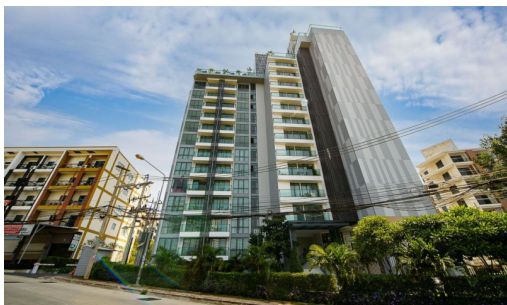

Jewel Pratumnak - 2 Bed 2 Bath (Type C)

Pattaya, Bang Lamung, Thailand
Reference: 21944

฿6,100,000

2 Bedrooms

2 Bathrooms

Condo

Property Description

The Jewel is a modern mid-rise condominium with a total of 121 units across 15 floors, located on Pratamnak hill. Mixing of 1-bedroom and 2-bedroom types, including stunning corner units and penthouses. Its design combines a perfect balance between the traditional and modern, focusing on earth tones decoration matching with luxury fixtures. The project provides all facilities on the 14th floor, including an infinity-edge swimming pool, a fully-equipped gym, and a sauna.

Photo Gallery

Property Details

- **Property Type:** Condo
- **Location:** Pattaya, Bang Lamung, Thailand
- **Internal Area:** 60m²
- **Land Area:** 1m²
- **Price:** ฿6,100,000
- **Bedrooms:** 2
- **Bathrooms:** 2