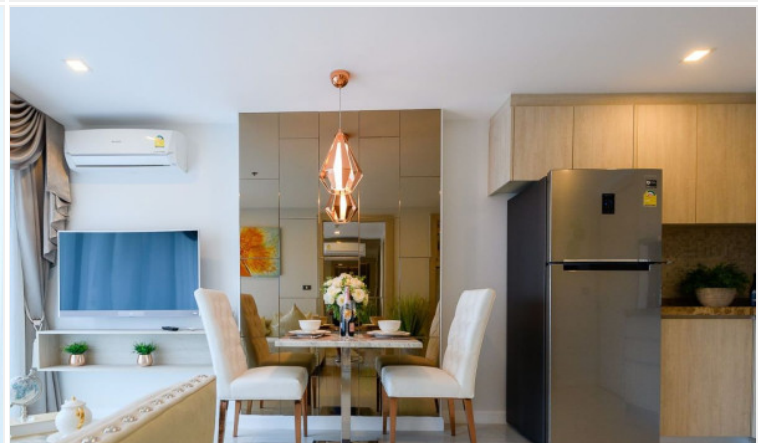

Jewel Pratumnak - 1 Bed 1 Bath (Type B1)

Pattaya, Bang Lamung, Thailand

Reference: 21929

฿4,990,000

1 Bedrooms

1 Bathrooms

Condo

Property Description

The Jewel is a modern mid-rise condominium with a total of 121 units across 15 floors, located on Pratamnak hill. Mixing of 1-bedroom and 2-bedroom types, including stunning corner units and penthouses. Its design combines a perfect balance between the traditional and modern, focusing on earth tones decoration matching with luxury fixtures. The project provides all facilities on the 14th floor, including an infinity-edge swimming pool, a fully-equipped gym, and a sauna.

Photo Gallery

Property Details

- **Property Type:** Condo
- **Location:** Pattaya, Bang Lamung, Thailand
- **Internal Area:** 42m²
- **Land Area:** 1m²
- **Price:** ฿4,990,000
- **Bedrooms:** 1
- **Bathrooms:** 1