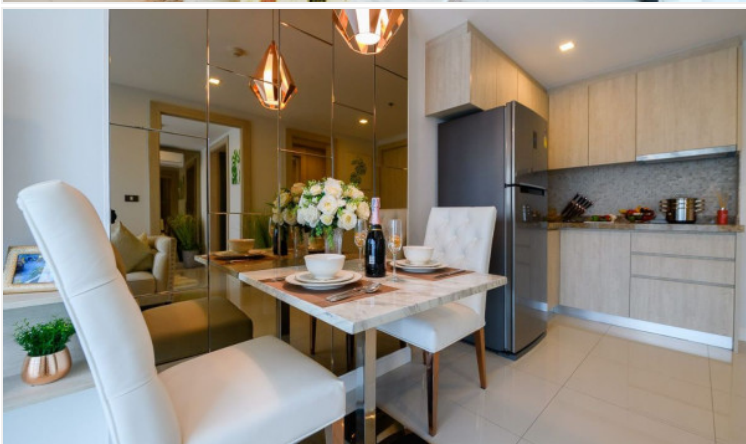

The Jewel is a modern mid-rise condominium with a total of 121 units across 15 floors, located on Pratamnak hill. Mixing of 1-bedroom and 2-bedroom types, including stunning corner units and penthouses. Its design combines a perfect balance between the traditional and modern, focusing on earth tones decoration matching with luxury fixtures. The project provides all facilities on the 14th floor, including an infinity-edge swimming pool, a fully-equipped gym, and a sauna.

Photo Gallery

Property Details

- **Property Type:** Condo
- **Location:** Pattaya, Bang Lamung, Thailand
- **Internal Area:** 42m²
- **Land Area:** 1m²
- **Price:** ฿4,990,000
- **Bedrooms:** 1
- **Bathrooms:** 1