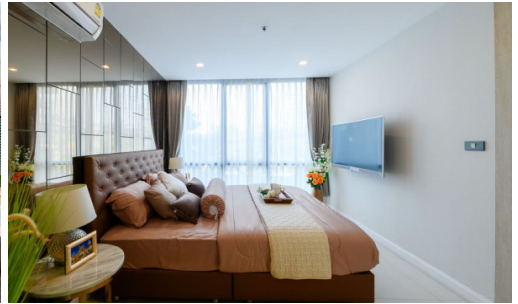

Jewel Pratumnak - 1 Bed 1 Bath (Type A1)

Pattaya, Bang Lamung, Thailand

Reference: 21894

฿4,450,000

Condo