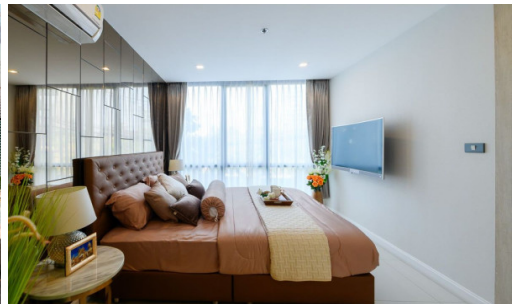

Jewel Pratumnak - 1 Bed 1 Bath (Type A1)

Pattaya, Bang Lamung, Thailand

Reference: 21894

฿4,450,000

1 Bedrooms

1 Bathrooms

Condo

Property Description

The Jewel is a modern mid-rise condominium with a total of 121 units across 15 floors, located on Pratamnak hill. Mixing of 1-bedroom and 2-bedroom types, including stunning corner units and penthouses. Its design combines a perfect balance between the traditional and modern, focusing on earth tones decoration matching with luxury fixtures. The project provides all facilities on the 14th floor, including an infinity-edge swimming pool, a fully-equipped gym, and a sauna.

Photo Gallery

Property Details

- **Property Type:** Condo
- **Location:** Pattaya, Bang Lamung, Thailand
- **Internal Area:** 38m²
- **Land Area:** 1m²
- **Price:** ฿4,450,000
- **Bedrooms:** 1
- **Bathrooms:** 1