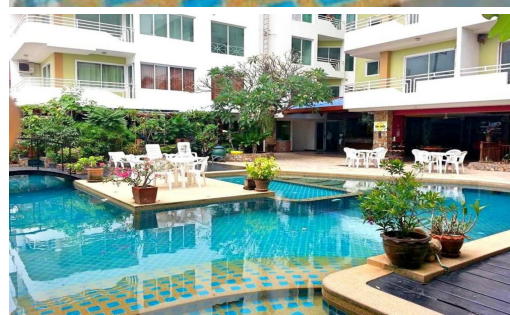

Jada Beach

Pattaya, Bang Lamung, Thailand
Reference: 233

฿1,530,000

1 Bedrooms