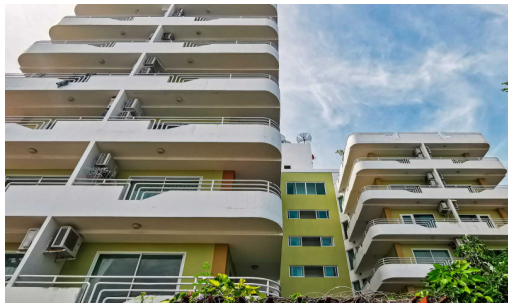

Jada Beach - Studio Garden View

Pattaya, South Pattaya, Thailand
Reference: 9951

฿1,570,000

1 Bedrooms

1 Bathrooms

Condo

Property Description

Jada Beach Condominium is the ideal place of charm, comfort, and convenience to stay in Pattaya. It features thoughtful amenities to ensure an unparalleled sense of comfort including a swimming pool, safety deposit boxes, a smoking area, Wi-Fi in public areas, airport transfer, and a restaurant. Jada Beach is conveniently located at Theprasit Soi 17, South Pattaya, a great base linking to a vibrant city. It is only 3 km. from the city center to enjoy the town's attractions and activities.

Photo Gallery

Property Details

- **Property Type:** Condo
- **Location:** Pattaya, South Pattaya, Thailand
- **Internal Area:** 36.55m²
- **Land Area:** 0m²
- **Price:** ฿1,570,000
- **Bedrooms:** 1
- **Bathrooms:** 1