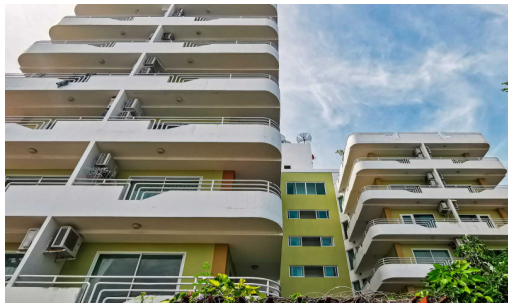

Jada Beach - Studio Garden View

Pattaya, South Pattaya, Thailand
Reference: 9951

฿1,570,000

1 Bedrooms

1 Bathrooms

Condo

Property Description

Jada Beach Condominium is the ideal place of charm, comfort, and convenience to stay in Pattaya. It features thoughtful amenities to ensure an unparalleled sense of comfort including a swimming pool, safety deposit boxes, a smoking area, Wi-Fi in public areas, airport transfer, and a restaurant. Jada Beach is conveniently located at Theprasit Soi 17, South Pattaya, a great base linking to a vibrant city. It is only 3 km. from the city center to enjoy the town's attractions and activities.

Photo Gallery

Property Details

- **Property Type:** Condo
- **Location:** Pattaya, South Pattaya, Thailand
- **Internal Area:** 36.55m²
- **Land Area:** 0m²
- **Price:** **฿1,570,000**
- **Bedrooms:** 1
- **Bathrooms:** 1