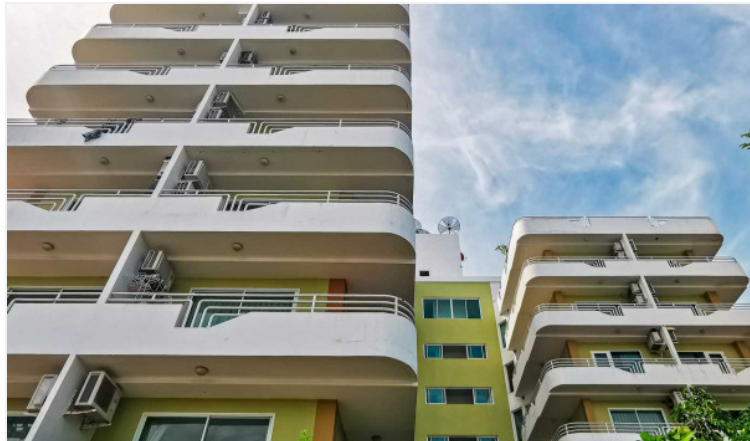

Property Description

Jada Beach Condominium is the ideal place of charm, comfort, and convenience to stay in Pattaya. It features thoughtful amenities to ensure an unparalleled sense of comfort including a swimming pool, safety deposit boxes, a smoking area, Wi-Fi in public areas, airport transfer, and a restaurant. Jada Beach is conveniently located at Theprasit Soi 17, South Pattaya, a great base linking to a vibrant city. It is only 3 km. from the city center to enjoy the town's attractions and activities.

Photo Gallery