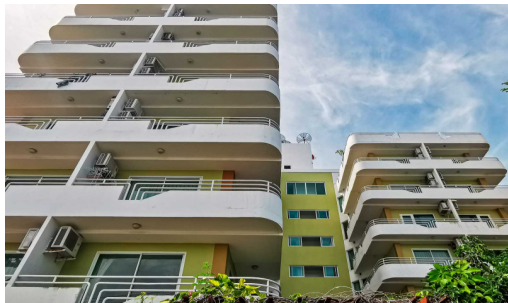

Jada Beach - Studio Garden View

Pattaya, South Pattaya, Thailand

Reference: 9951

฿1,570,000

1 Bedrooms

1 Bathrooms

Condo

Property Description

Jada Beach Condominium is the ideal place of charm, comfort, and convenience to stay in Pattaya. It features thoughtful amenities to ensure an unparalleled sense of comfort including a swimming pool, safety deposit boxes, a smoking area, Wi-Fi in public areas, airport transfer, and a restaurant. Jada Beach is conveniently located at Theprasit Soi 17, South Pattaya, a great base linking to a vibrant city. It is only 3 km. from the city center to enjoy the town's attractions and activities.

Photo Gallery

Property Details

- **Property Type:** Condo
- **Location:** Pattaya, South Pattaya, Thailand
- **Internal Area:** 36.55m²
- **Land Area:** 0m²
- **Price:** ฿1,570,000
- **Bedrooms:** 1
- **Bathrooms:** 1