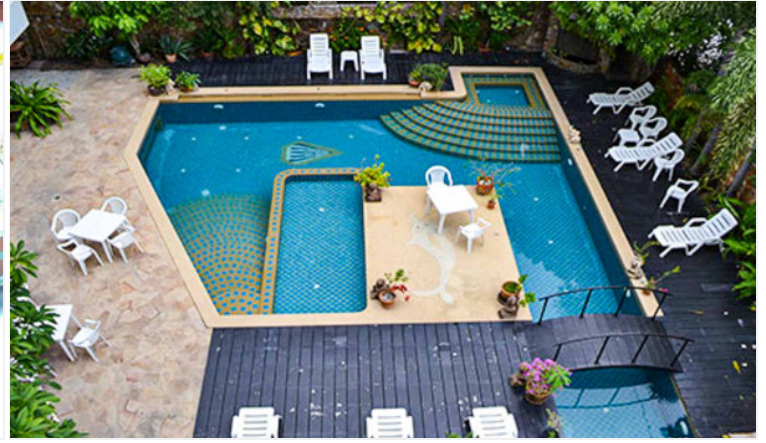

Jada Beach - Studio Garden View

Pattaya, South Pattaya, Thailand
Reference: 9951

฿1,570,000

1 Bedrooms

1 Bathrooms

Condo

Property Description

Jada Beach Condominium is the ideal place of charm, comfort, and convenience to stay in Pattaya. It features thoughtful amenities to ensure an unparalleled sense of comfort including a swimming pool, safety deposit boxes, a smoking area, Wi-Fi in public areas, airport transfer, and a restaurant. Jada Beach is conveniently located at Theprasit Soi 17, South Pattaya, a great base linking to a vibrant city. It is only 3 km. from the city center to enjoy the town's attractions and activities.

Photo Gallery

Property Details

- **Property Type:** Condo
- **Location:** Pattaya, South Pattaya, Thailand
- **Internal Area:** 36.55m²
- **Land Area:** 0m²
- **Price:** ฿1,570,000
- **Bedrooms:** 1
- **Bathrooms:** 1

Property Features

- Security
- Swimming Pool

Location