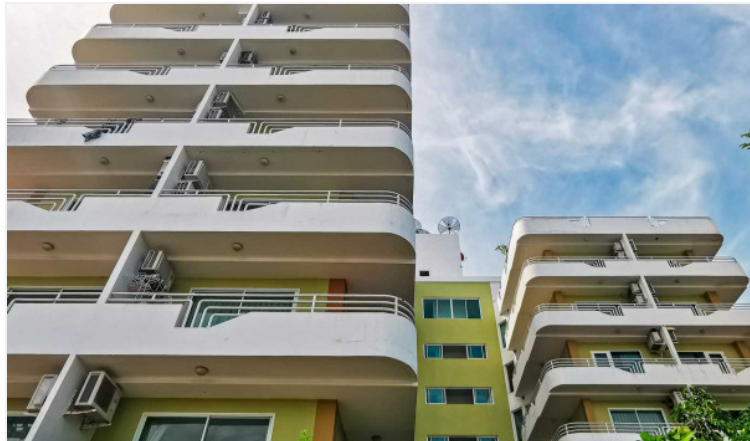

Jada Beach - Studio Garden View

Pattaya, South Pattaya, Thailand

Reference: 9951

฿1,570,000

1 Bedrooms

1 Bathrooms

Condo

Property Description

Jada Beach Condominium is the ideal place of charm, comfort, and convenience to stay in Pattaya. It features thoughtful amenities to ensure an unparalleled sense of comfort including a swimming pool, safety deposit boxes, a smoking area, Wi-Fi in public areas, airport transfer, and a restaurant. Jada Beach is conveniently located at Theprasit Soi 17, South Pattaya, a great base linking to a vibrant city. It is only 3 km. from the city center to enjoy the town's attractions and activities.

Photo Gallery

Property Details

- **Property Type:** Condo
- **Location:** Pattaya, South Pattaya, Thailand
- **Internal Area:** 36.55m²
- **Land Area:** 0m²
- **Price:** **฿1,570,000**
- **Bedrooms:** 1
- **Bathrooms:** 1