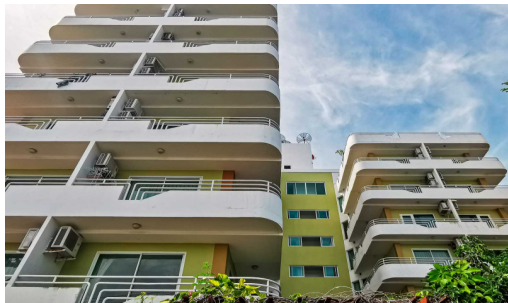

Jada Beach - Studio Garden View

Pattaya, South Pattaya, Thailand

Reference: 9951

฿1,570,000

1 Bedrooms

1 Bathrooms

Condo

Property Description

Jada Beach Condominium is the ideal place of charm, comfort, and convenience to stay in Pattaya. It features thoughtful amenities to ensure an unparalleled sense of comfort including a swimming pool, safety deposit boxes, a smoking area, Wi-Fi in public areas, airport transfer, and a restaurant. Jada Beach is conveniently located at Theprasit Soi 17, South Pattaya, a great base linking to a vibrant city. It is only 3 km. from the city center to enjoy the town's attractions and activities.

Photo Gallery

Property Details

- **Property Type:** Condo
- **Location:** Pattaya, South Pattaya, Thailand
- **Internal Area:** 36.55m²
- **Land Area:** 0m²
- **Price:** **฿1,570,000**
- **Bedrooms:** 1
- **Bathrooms:** 1