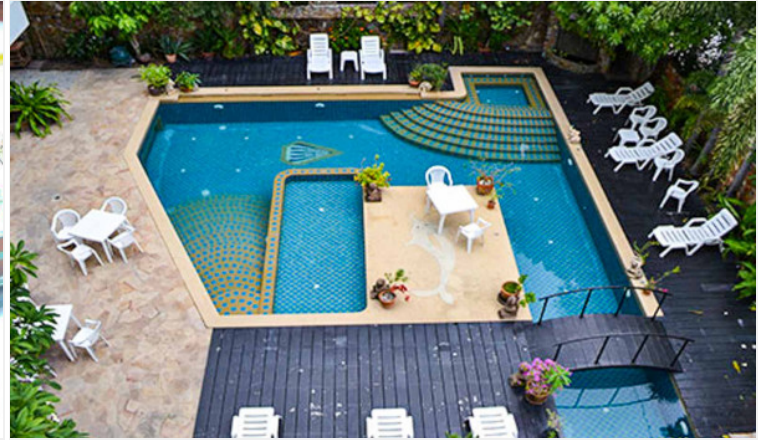

Jada Beach - Studio Garden View

Pattaya, South Pattaya, Thailand

Reference: 9951

฿1,570,000

1 Bedrooms

1 Bathrooms

Condo

Property Description

Jada Beach Condominium is the ideal place of charm, comfort, and convenience to stay in Pattaya. It features thoughtful amenities to ensure an unparalleled sense of comfort including a swimming pool, safety deposit boxes, a smoking area, Wi-Fi in public areas, airport transfer, and a restaurant. Jada Beach is conveniently located at Theprasit Soi 17, South Pattaya, a great base linking to a vibrant city. It is only 3 km. from the city center to enjoy the town's attractions and activities.

Photo Gallery

Property Details

- **Property Type:** Condo
- **Location:** Pattaya, South Pattaya, Thailand
- **Internal Area:** 36.55m²
- **Land Area:** 0m²
- **Price:** ฿1,570,000
- **Bedrooms:** 1
- **Bathrooms:** 1