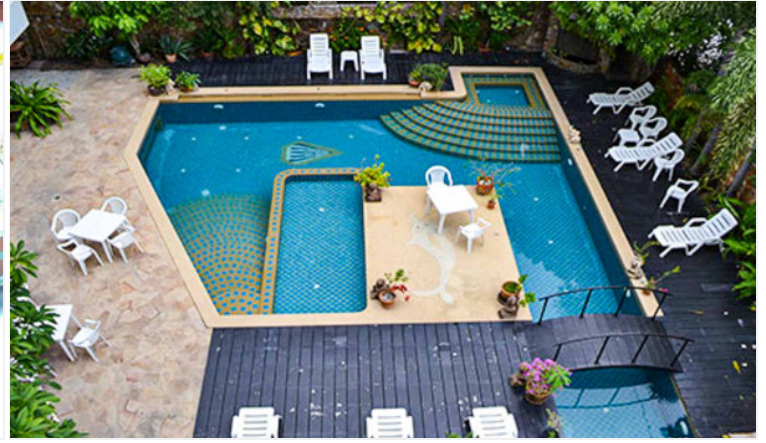

Jada Beach - Studio Garden View

Pattaya, South Pattaya, Thailand

Reference: 9951

฿1,570,000

1 Bedrooms

1 Bathrooms

Condo

Property Description

Jada Beach Condominium is the ideal place of charm, comfort, and convenience to stay in Pattaya. It features thoughtful amenities to ensure an unparalleled sense of comfort including a swimming pool, safety deposit boxes, a smoking area, Wi-Fi in public areas, airport transfer, and a restaurant. Jada Beach is conveniently located at Theprasit Soi 17, South Pattaya, a great base linking to a vibrant city. It is only 3 km. from the city center to enjoy the town's attractions and activities.

Photo Gallery

Property Details

- **Property Type:** Condo
- **Location:** Pattaya, South Pattaya, Thailand
- **Internal Area:** 36.55m²
- **Land Area:** 0m²
- **Price:** **฿1,570,000**
- **Bedrooms:** 1
- **Bathrooms:** 1