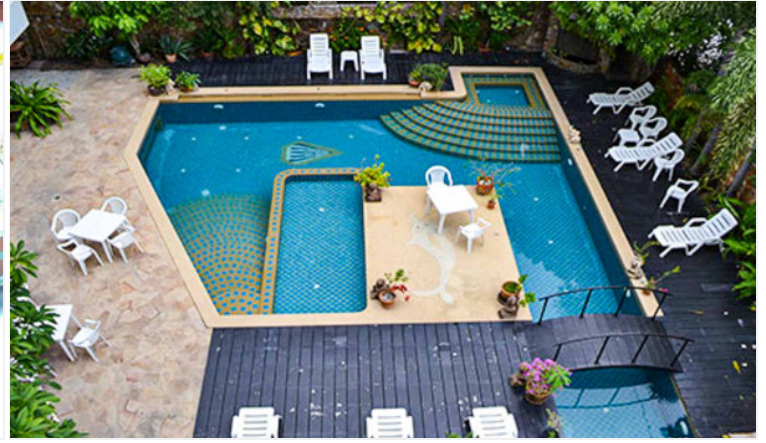

Jada Beach - Studio Garden View

Pattaya, South Pattaya, Thailand
Reference: 9951

฿1,570,000

1 Bedrooms

1 Bathrooms

Condo

Property Description

Jada Beach Condominium is the ideal place of charm, comfort, and convenience to stay in Pattaya. It features thoughtful amenities to ensure an unparalleled sense of comfort including a swimming pool, safety deposit boxes, a smoking area, Wi-Fi in public areas, airport transfer, and a restaurant. Jada Beach is conveniently located at Theprasit Soi 17, South Pattaya, a great base linking to a vibrant city. It is only 3 km. from the city center to enjoy the town's attractions and activities.

Photo Gallery

Property Details

- **Property Type:** Condo
- **Location:** Pattaya, South Pattaya, Thailand
- **Internal Area:** 36.55m²
- **Land Area:** 0m²
- **Price:** **฿1,570,000**
- **Bedrooms:** 1
- **Bathrooms:** 1

Property Features

- Security
- Swimming Pool

Location