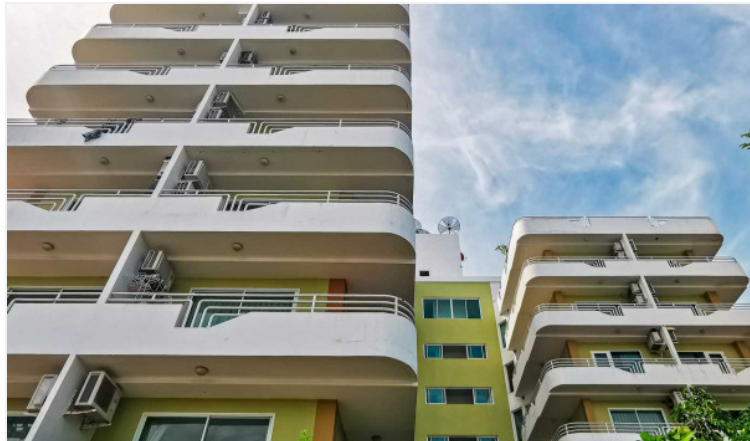

Jada Beach - Studio Garden View

Pattaya, South Pattaya, Thailand

Reference: 9951

฿1,570,000

1 Bedrooms

1 Bathrooms

Condo

Property Description

Jada Beach Condominium is the ideal place of charm, comfort, and convenience to stay in Pattaya. It features thoughtful amenities to ensure an unparalleled sense of comfort including a swimming pool, safety deposit boxes, a smoking area, Wi-Fi in public areas, airport transfer, and a restaurant. Jada Beach is conveniently located at Theprasit Soi 17, South Pattaya, a great base linking to a vibrant city. It is only 3 km. from the city center to enjoy the town's attractions and activities.

Photo Gallery

Property Details

- **Property Type:** Condo
- **Location:** Pattaya, South Pattaya, Thailand
- **Internal Area:** 36.55m²
- **Land Area:** 0m²
- **Price:** ฿1,570,000
- **Bedrooms:** 1
- **Bathrooms:** 1