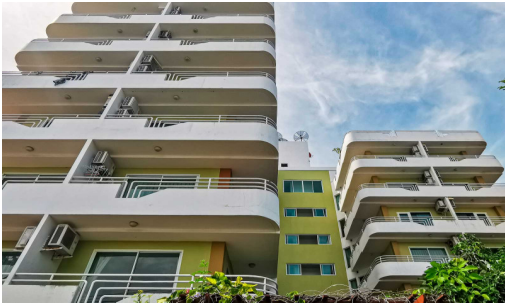

Jada Beach - Studio City View

Pattaya, South Pattaya, Thailand
Reference: 9952

฿1,690,000

1 Bedrooms