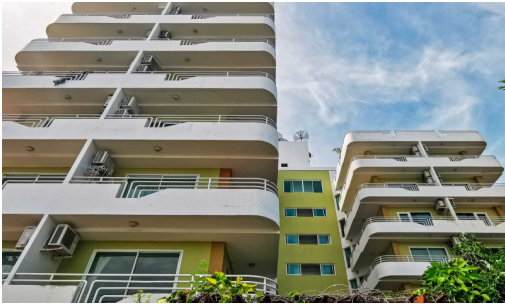

Jada Beach - Studio City View

Pattaya, South Pattaya, Thailand
Reference: 9952

฿1,690,000

1 Bedrooms

1 Bathrooms

Condo

Property Description

Jada Beach Condominium is the ideal place of charm, comfort, and convenience to stay in Pattaya. It features thoughtful amenities to ensure an unparalleled sense of comfort including a swimming pool, safety deposit boxes, a smoking area, Wi-Fi in public areas, airport transfer, and a restaurant. Jada Beach is conveniently located at Theprasit Soi 17, South Pattaya, a great base linking to a vibrant city. It is only 3 km. from the city center to enjoy the town's attractions and activities.

Photo Gallery

Property Details

- **Property Type:** Condo
- **Location:** Pattaya, South Pattaya, Thailand
- **Internal Area:** 47.03m²
- **Land Area:** 0m²
- **Price:** ฿1,690,000
- **Bedrooms:** 1
- **Bathrooms:** 1