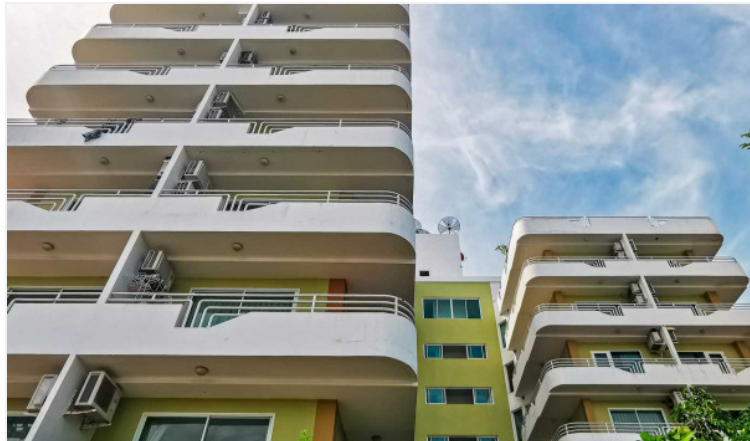

# Jada Beach - Studio City View

Pattaya, South Pattaya, Thailand  
Reference: 9952

# Property Description

Jada Beach Condominium is the ideal place of charm, comfort, and convenience to stay in Pattaya. It features thoughtful amenities to ensure an unparalleled sense of comfort including a swimming pool, safety deposit boxes, a smoking area, Wi-Fi in public areas, airport transfer, and a restaurant. Jada Beach is conveniently located at Theprasit Soi 17, South Pattaya, a great base linking to a vibrant city. It is only 3 km. from the city center to enjoy the town's attractions and activities.

# Photo Gallery