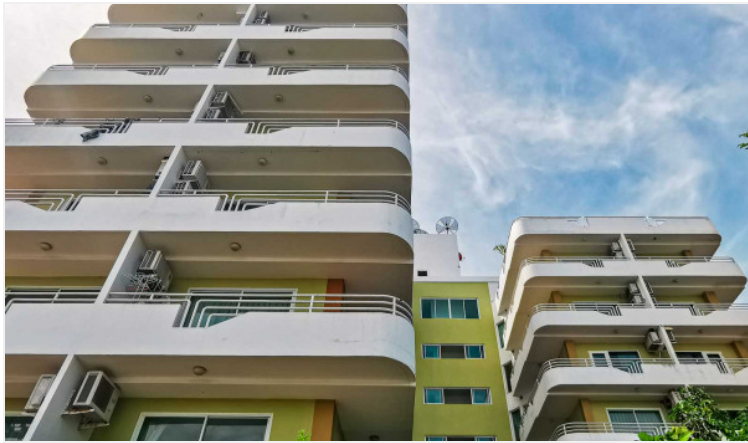

Jada Beach - Studio City View

Pattaya, South Pattaya, Thailand
Reference: 9952

฿1,690,000

1 Bedrooms

1 Bathrooms

Condo

Property Description

Jada Beach Condominium is the ideal place of charm, comfort, and convenience to stay in Pattaya. It features thoughtful amenities to ensure an unparalleled sense of comfort including a swimming pool, safety deposit boxes, a smoking area, Wi-Fi in public areas, airport transfer, and a restaurant. Jada Beach is conveniently located at Theprasit Soi 17, South Pattaya, a great base linking to a vibrant city. It is only 3 km. from the city center to enjoy the town's attractions and activities.

Photo Gallery

Property Details

- **Property Type:** Condo
- **Location:** Pattaya, South Pattaya, Thailand
- **Internal Area:** 47.03m²
- **Land Area:** 0m²
- **Price:** ฿1,690,000
- **Bedrooms:** 1
- **Bathrooms:** 1