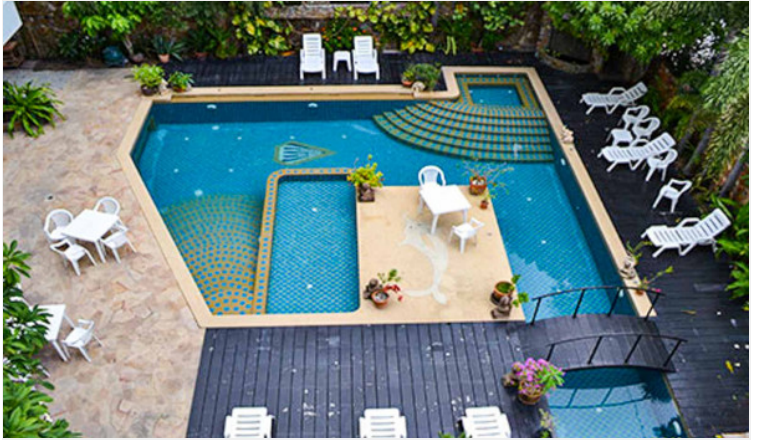

Jada Beach - Studio City View

Pattaya, South Pattaya, Thailand
Reference: 9952

฿1,690,000

1 Bedrooms

1 Bathrooms

Condo

Property Description

Jada Beach Condominium is the ideal place of charm, comfort, and convenience to stay in Pattaya. It features thoughtful amenities to ensure an unparalleled sense of comfort including a swimming pool, safety deposit boxes, a smoking area, Wi-Fi in public areas, airport transfer, and a restaurant. Jada Beach is conveniently located at Theprasit Soi 17, South Pattaya, a great base linking to a vibrant city. It is only 3 km. from the city center to enjoy the town's attractions and activities.

Photo Gallery

Property Details

- **Property Type:** Condo
- **Location:** Pattaya, South Pattaya, Thailand
- **Internal Area:** 47.03m²
- **Land Area:** 0m²
- **Price:** ฿1,690,000
- **Bedrooms:** 1
- **Bathrooms:** 1

Property Features

- Security
- Swimming Pool

Location