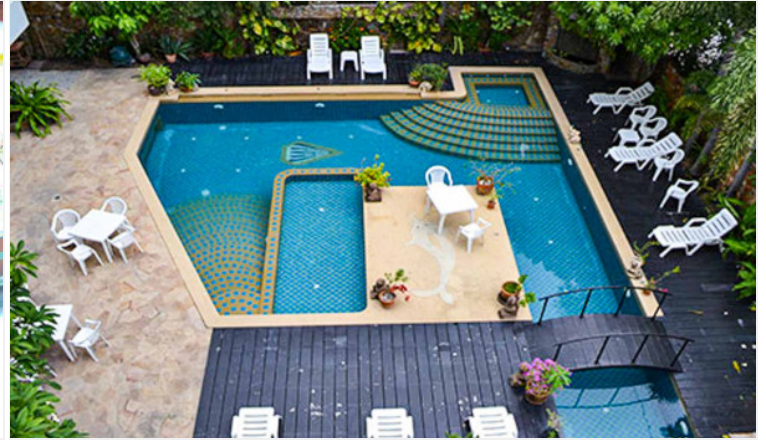

# Property Description

Jada Beach Condominium is the ideal place of charm, comfort, and convenience to stay in Pattaya. It features thoughtful amenities to ensure an unparalleled sense of comfort including a swimming pool, safety deposit boxes, a smoking area, Wi-Fi in public areas, airport transfer, and a restaurant. Jada Beach is conveniently located at Theprasit Soi 17, South Pattaya, a great base linking to a vibrant city. It is only 3 km. from the city center to enjoy the town's attractions and activities.

# Photo Gallery