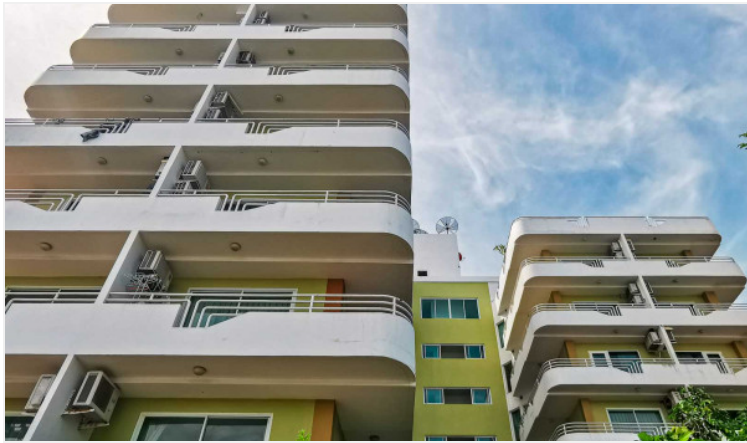

Jada Beach - Studio City View (Unfurnished)

Pattaya, South Pattaya, Thailand
Reference: 9969

฿1,955,000

1 Bedrooms

1 Bathrooms

Condo

Property Description

Jada Beach Condominium is the ideal place of charm, comfort, and convenience to stay in Pattaya. It features thoughtful amenities to ensure an unparalleled sense of comfort including a swimming pool, safety deposit boxes, a smoking area, Wi-Fi in public areas, airport transfer, and a restaurant. Jada Beach is conveniently located at Theprasit Soi 17, South Pattaya, a great base linking to a vibrant city. It is only 3 km. from the city center to enjoy the town's attractions and activities.

Photo Gallery

Property Details

- **Property Type:** Condo
- **Location:** Pattaya, South Pattaya, Thailand
- **Internal Area:** 50.35m²
- **Land Area:** 0m²
- **Price:** ฿1,955,000
- **Bedrooms:** 1
- **Bathrooms:** 1