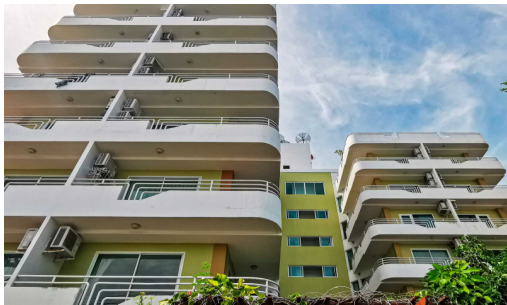

Jada Beach - Studio City View (Unfurnished)

Pattaya, South Pattaya, Thailand
Reference: 9969

฿1,955,000

1 Bedrooms

1 Bathrooms

Condo

Property Description

Jada Beach Condominium is the ideal place of charm, comfort, and convenience to stay in Pattaya. It features thoughtful amenities to ensure an unparalleled sense of comfort including a swimming pool, safety deposit boxes, a smoking area, Wi-Fi in public areas, airport transfer, and a restaurant. Jada Beach is conveniently located at Theprasit Soi 17, South Pattaya, a great base linking to a vibrant city. It is only 3 km. from the city center to enjoy the town's attractions and activities.

Photo Gallery

Property Details

- **Property Type:** Condo
- **Location:** Pattaya, South Pattaya, Thailand
- **Internal Area:** 50.35m²
- **Land Area:** 0m²
- **Price:** ฿1,955,000
- **Bedrooms:** 1
- **Bathrooms:** 1