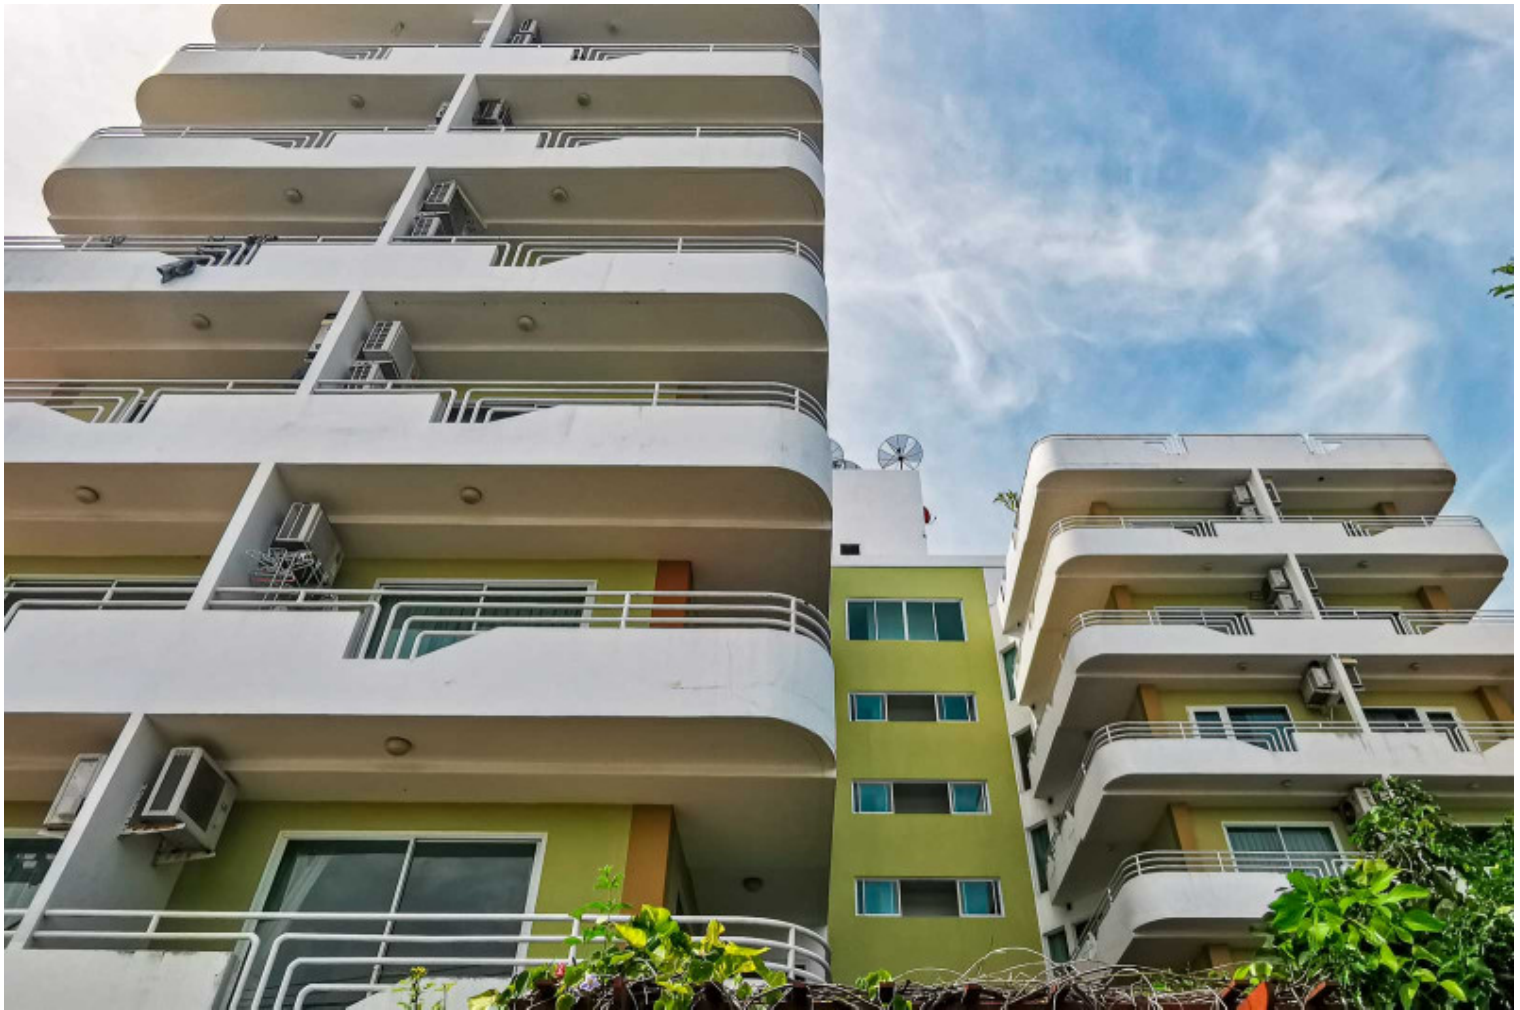

Jada Beach - Studio City View (Unfurnished)

Pattaya, South Pattaya, Thailand
Reference: 9969

฿1,955,000

1 Bedrooms