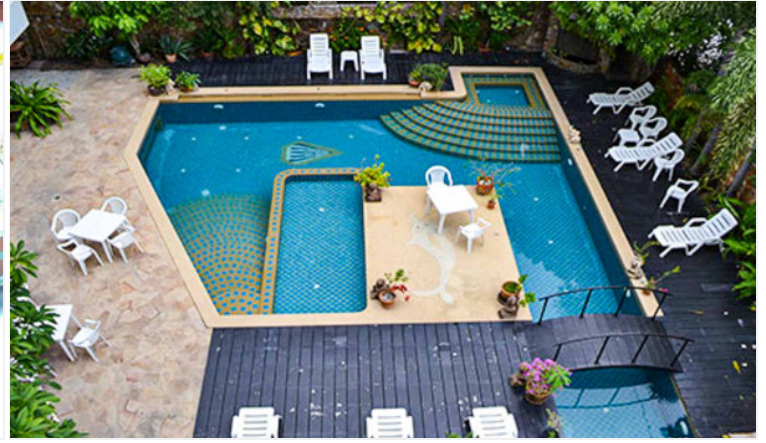

Jada Beach - Studio City View (Unfurnished)

Pattaya, South Pattaya, Thailand
Reference: 9969

฿1,955,000

1 Bedrooms

1 Bathrooms

Condo

Property Description

Jada Beach Condominium is the ideal place of charm, comfort, and convenience to stay in Pattaya. It features thoughtful amenities to ensure an unparalleled sense of comfort including a swimming pool, safety deposit boxes, a smoking area, Wi-Fi in public areas, airport transfer, and a restaurant. Jada Beach is conveniently located at Theprasit Soi 17, South Pattaya, a great base linking to a vibrant city. It is only 3 km. from the city center to enjoy the town's attractions and activities.

Photo Gallery

Property Details

- **Property Type:** Condo
- **Location:** Pattaya, South Pattaya, Thailand
- **Internal Area:** 50.35m²
- **Land Area:** 0m²
- **Price:** ฿1,955,000
- **Bedrooms:** 1
- **Bathrooms:** 1

Property Features

- Security
- Swimming Pool

Location