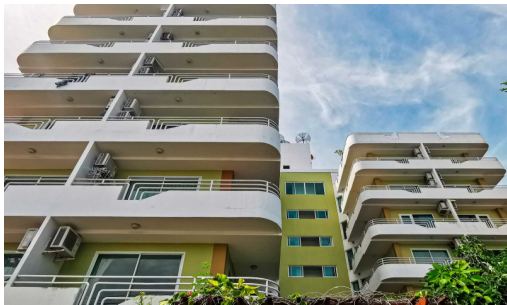

Jada Beach - Studio City View (Unfurnished)

Pattaya, South Pattaya, Thailand
Reference: 9969

฿1,955,000

1 Bedrooms