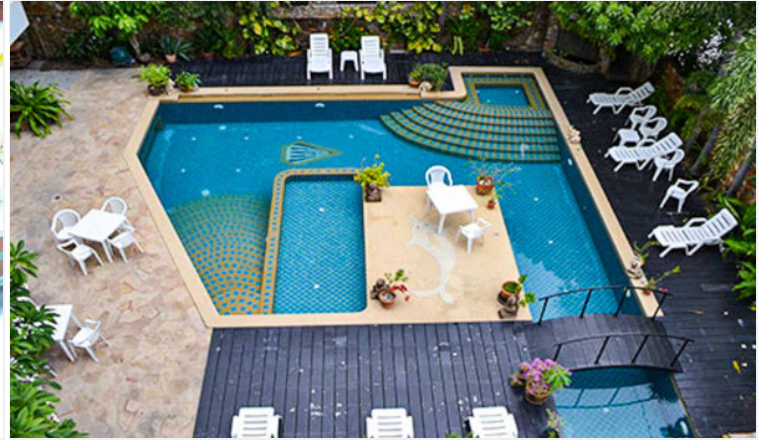

Jada Beach - Studio City View (Unfurnished)

Pattaya, South Pattaya, Thailand
Reference: 9969

฿1,955,000

1 Bedrooms

1 Bathrooms

Condo

Property Description

Jada Beach Condominium is the ideal place of charm, comfort, and convenience to stay in Pattaya. It features thoughtful amenities to ensure an unparalleled sense of comfort including a swimming pool, safety deposit boxes, a smoking area, Wi-Fi in public areas, airport transfer, and a restaurant. Jada Beach is conveniently located at Theprasit Soi 17, South Pattaya, a great base linking to a vibrant city. It is only 3 km. from the city center to enjoy the town's attractions and activities.

Photo Gallery

Property Details

- **Property Type:** Condo
- **Location:** Pattaya, South Pattaya, Thailand
- **Internal Area:** 50.35m²
- **Land Area:** 0m²
- **Price:** ฿1,955,000
- **Bedrooms:** 1
- **Bathrooms:** 1

Property Features

- Security
- Swimming Pool

Location