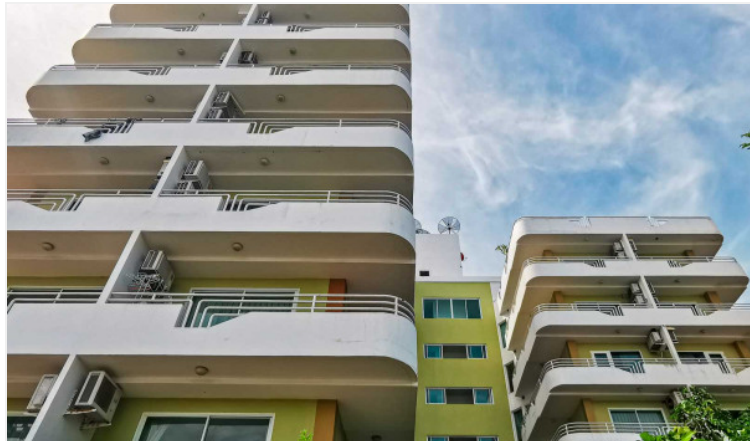

# Jada Beach - Studio City View (Unfurnished)

Pattaya, South Pattaya, Thailand  
Reference: 9969

# Property Description

Jada Beach Condominium is the ideal place of charm, comfort, and convenience to stay in Pattaya. It features thoughtful amenities to ensure an unparalleled sense of comfort including a swimming pool, safety deposit boxes, a smoking area, Wi-Fi in public areas, airport transfer, and a restaurant. Jada Beach is conveniently located at Theprasit Soi 17, South Pattaya, a great base linking to a vibrant city. It is only 3 km. from the city center to enjoy the town's attractions and activities.

# Photo Gallery