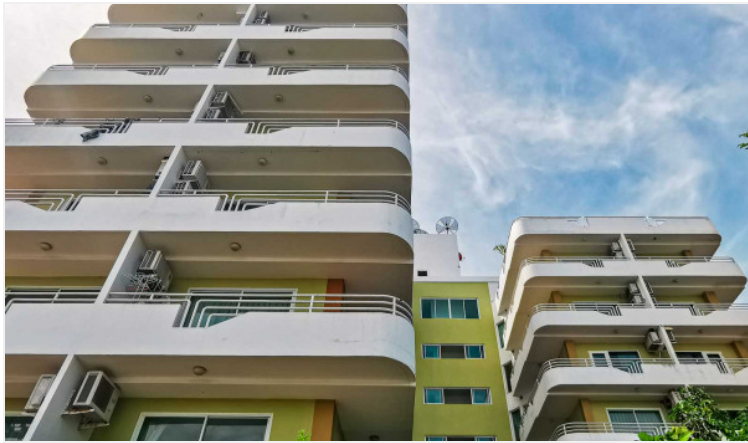

Jada Beach - Studio City View (Unfurnished)

Pattaya, South Pattaya, Thailand
Reference: 9969

฿1,955,000

1 Bedrooms

1 Bathrooms

Condo

Property Description

Jada Beach Condominium is the ideal place of charm, comfort, and convenience to stay in Pattaya. It features thoughtful amenities to ensure an unparalleled sense of comfort including a swimming pool, safety deposit boxes, a smoking area, Wi-Fi in public areas, airport transfer, and a restaurant. Jada Beach is conveniently located at Theprasit Soi 17, South Pattaya, a great base linking to a vibrant city. It is only 3 km. from the city center to enjoy the town's attractions and activities.

Photo Gallery

Property Details

- **Property Type:** Condo
- **Location:** Pattaya, South Pattaya, Thailand
- **Internal Area:** 50.35m²
- **Land Area:** 0m²
- **Price:** ฿1,955,000
- **Bedrooms:** 1
- **Bathrooms:** 1