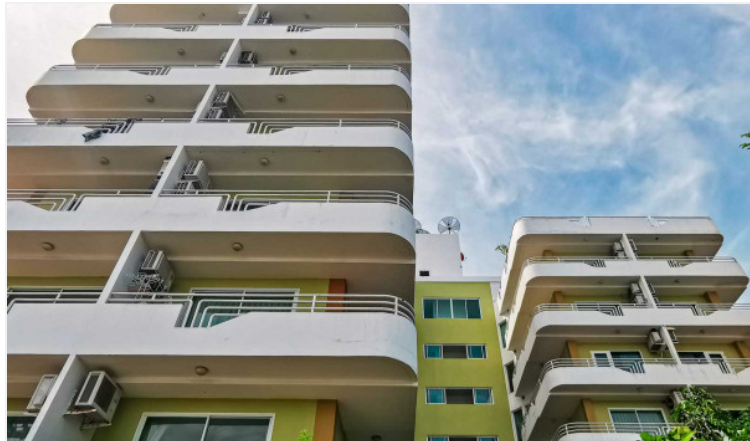

# Jada Beach - Penthouse

Pattaya, South Pattaya, Thailand

Reference: 9993

# Property Description

Jada Beach Condominium is the ideal place of charm, comfort, and convenience to stay in Pattaya. It features thoughtful amenities to ensure an unparalleled sense of comfort including a swimming pool, safety deposit boxes, a smoking area, Wi-Fi in public areas, airport transfer, and a restaurant. Jada Beach is conveniently located at Theprasit Soi 17, South Pattaya, a great base linking to a vibrant city. It is only 3 km. from the city center to enjoy the town's attractions and activities.

# Photo Gallery