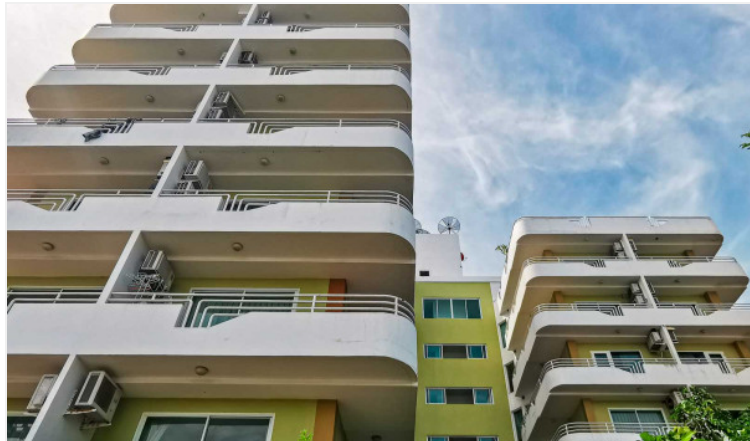

Jada Beach - Penthouse

Pattaya, Bang Lamung, Thailand

Reference: 9993

฿12,000,000

12 Bedrooms

12 Bathrooms

Condo

Property Description

Jada Beach Condominium is the ideal place of charm, comfort, and convenience to stay in Pattaya. It features thoughtful amenities to ensure an unparalleled sense of comfort including a swimming pool, safety deposit boxes, a smoking area, Wi-Fi in public areas, airport transfer, and a restaurant. Jada Beach is conveniently located at Theprasit Soi 17, South Pattaya, a great base linking to a vibrant city. It is only 3 km. from the city center to enjoy the town's attractions and activities.

Photo Gallery

Property Details

- **Property Type:** Condo
- **Location:** Pattaya, Bang Lamung, Thailand
- **Internal Area:** 339.24m²
- **Land Area:** 340m²
- **Price:** **฿12,000,000**
- **Bedrooms:** 12
- **Bathrooms:** 12