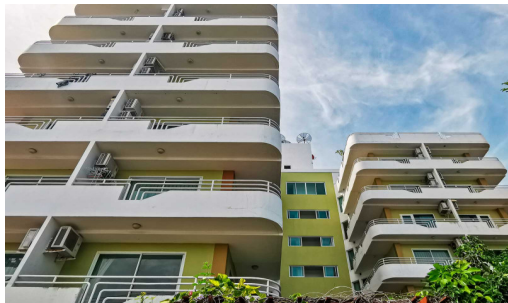

Jada Beach - Penthouse

Pattaya, South Pattaya, Thailand

Reference: 9993

฿12,000,000

12 Bedrooms

12 Bathrooms

Condo