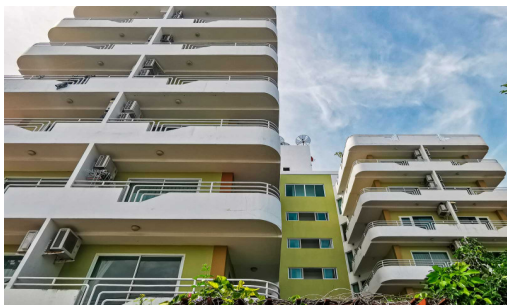

Jada Beach - Penthouse

Pattaya, Bang Lamung, Thailand

Reference: 9993

฿12,000,000

12 Bedrooms

12 Bathrooms

Condo

Property Description

Jada Beach Condominium is the ideal place of charm, comfort, and convenience to stay in Pattaya. It features thoughtful amenities to ensure an unparalleled sense of comfort including a swimming pool, safety deposit boxes, a smoking area, Wi-Fi in public areas, airport transfer, and a restaurant. Jada Beach is conveniently located at Theprasit Soi 17, South Pattaya, a great base linking to a vibrant city. It is only 3 km. from the city center to enjoy the town's attractions and activities.

Photo Gallery

Property Details

- **Property Type:** Condo
- **Location:** Pattaya, Bang Lamung, Thailand
- **Internal Area:** 339.24m²
- **Land Area:** 340m²
- **Price:** **฿12,000,000**
- **Bedrooms:** 12
- **Bathrooms:** 12