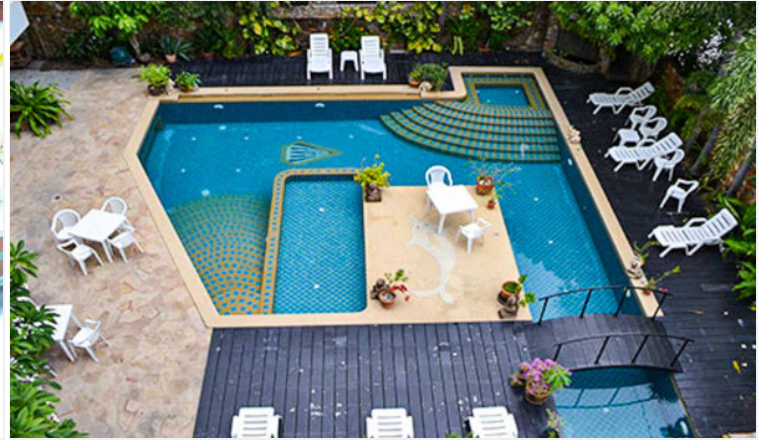

# Property Description

Jada Beach Condominium is the ideal place of charm, comfort, and convenience to stay in Pattaya. It features thoughtful amenities to ensure an unparalleled sense of comfort including a swimming pool, safety deposit boxes, a smoking area, Wi-Fi in public areas, airport transfer, and a restaurant. Jada Beach is conveniently located at Theprasit Soi 17, South Pattaya, a great base linking to a vibrant city. It is only 3 km. from the city center to enjoy the town's attractions and activities.

# Photo Gallery