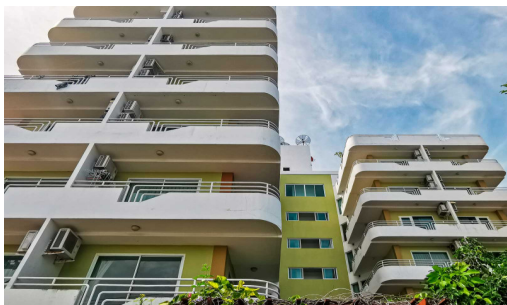

Jada Beach - Penthouse

Pattaya, South Pattaya, Thailand

Reference: 9993

฿12,000,000

12 Bedrooms

12 Bathrooms

Condo