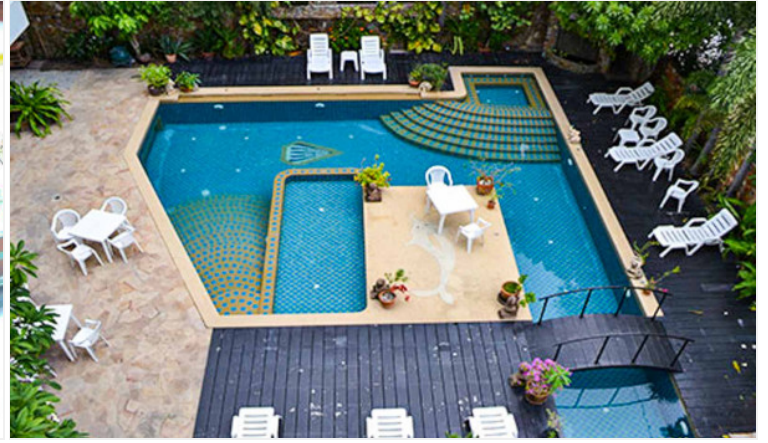

Jada Beach Condominium is the ideal place of charm, comfort, and convenience to stay in Pattaya. It features thoughtful amenities to ensure an unparalleled sense of comfort including a swimming pool, safety deposit boxes, a smoking area, Wi-Fi in public areas, airport transfer, and a restaurant. Jada Beach is conveniently located at Theprasit Soi 17, South Pattaya, a great base linking to a vibrant city. It is only 3 km. from the city center to enjoy the town's attractions and activities.

Photo Gallery

Property Details

- **Property Type:** Condo
- **Location:** Pattaya, Bang Lamung, Thailand
- **Internal Area:** 339.24m²
- **Land Area:** 340m²
- **Price:** **฿12,000,000**
- **Bedrooms:** 12
- **Bathrooms:** 12