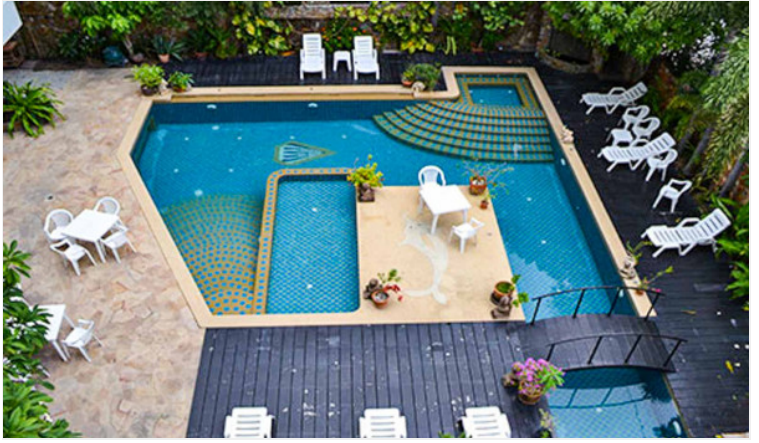

# Property Description

Jada Beach Condominium is the ideal place of charm, comfort, and convenience to stay in Pattaya. It features thoughtful amenities to ensure an unparalleled sense of comfort including a swimming pool, safety deposit boxes, a smoking area, Wi-Fi in public areas, airport transfer, and a restaurant. Jada Beach is conveniently located at Theprasit Soi 17, South Pattaya, a great base linking to a vibrant city. It is only 3 km. from the city center to enjoy the town's attractions and activities.

# Photo Gallery