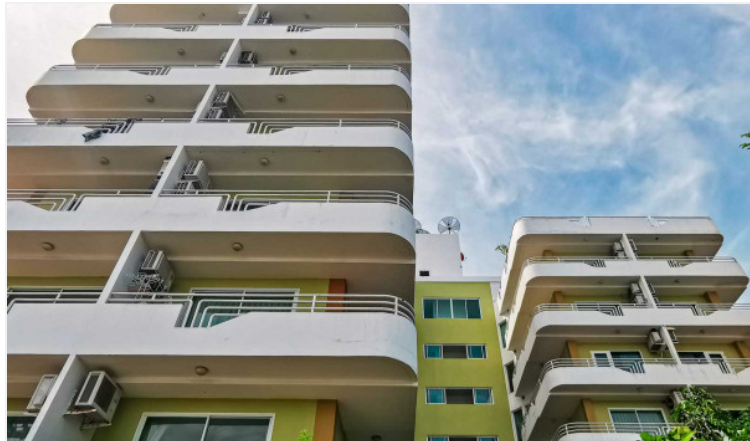

Jada Beach - 1 Bed 1 Bath Pool View (Unfurnished)

Pattaya, South Pattaya, Thailand

Reference: 9988

฿2,125,000

1 Bedrooms

1 Bathrooms

Condo

Property Description

Jada Beach Condominium is the ideal place of charm, comfort, and convenience to stay in Pattaya. It features thoughtful amenities to ensure an unparalleled sense of comfort including a swimming pool, safety deposit boxes, a smoking area, Wi-Fi in public areas, airport transfer, and a restaurant. Jada Beach is conveniently located at Theprasit Soi 17, South Pattaya, a great base linking to a vibrant city. It is only 3 km. from the city center to enjoy the town's attractions and activities.

Photo Gallery

Property Details

- **Property Type:** Condo
- **Location:** Pattaya, South Pattaya, Thailand
- **Internal Area:** 67.60m²
- **Land Area:** 0m²
- **Price:** ฿2,125,000
- **Bedrooms:** 1
- **Bathrooms:** 1