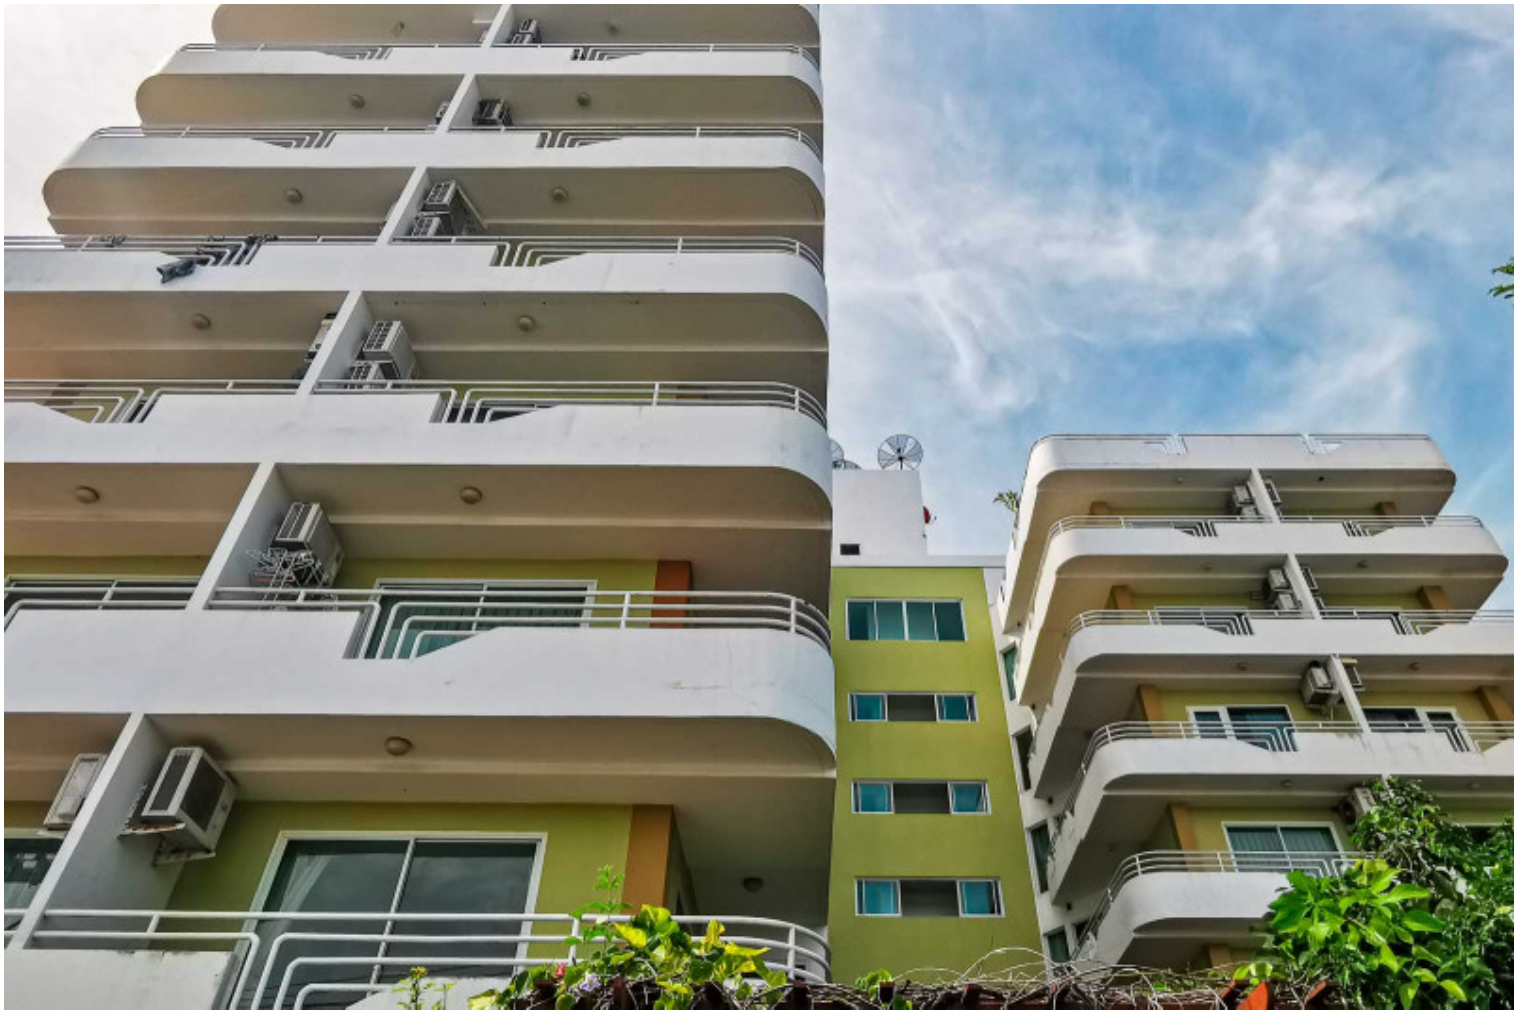

Jada Beach - 1 Bed 1 Bath Pool View (Unfurnished)

Pattaya, South Pattaya, Thailand

Reference: 9988

฿2,125,000

1 Bedrooms

1 Bathrooms

Condo

Property Description

Jada Beach Condominium is the ideal place of charm, comfort, and convenience to stay in Pattaya. It features thoughtful amenities to ensure an unparalleled sense of comfort including a swimming pool, safety deposit boxes, a smoking area, Wi-Fi in public areas, airport transfer, and a restaurant. Jada Beach is conveniently located at Theprasit Soi 17, South Pattaya, a great base linking to a vibrant city. It is only 3 km. from the city center to enjoy the town's attractions and activities.

Photo Gallery

Property Details

- **Property Type:** Condo
- **Location:** Pattaya, South Pattaya, Thailand
- **Internal Area:** 67.60m²
- **Land Area:** 0m²
- **Price:** ฿2,125,000
- **Bedrooms:** 1
- **Bathrooms:** 1