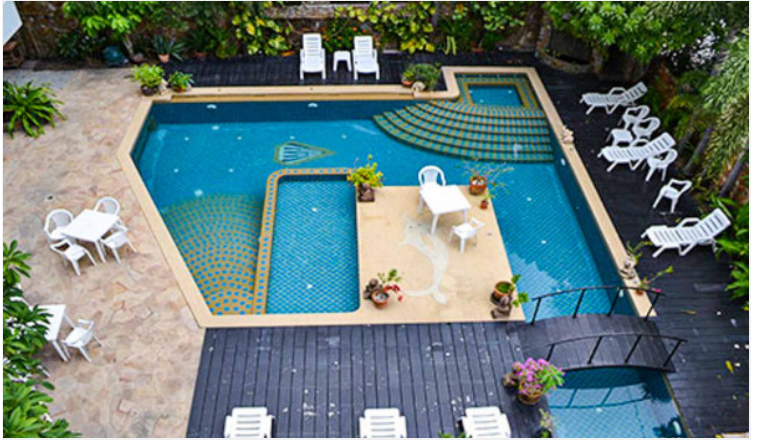

Jada Beach - 1 Bed 1 Bath Pool View (Unfurnished)

Pattaya, South Pattaya, Thailand
Reference: 9988

฿2,125,000

1 Bedrooms

1 Bathrooms

Condo

Property Description

Jada Beach Condominium is the ideal place of charm, comfort, and convenience to stay in Pattaya. It features thoughtful amenities to ensure an unparalleled sense of comfort including a swimming pool, safety deposit boxes, a smoking area, Wi-Fi in public areas, airport transfer, and a restaurant. Jada Beach is conveniently located at Theprasit Soi 17, South Pattaya, a great base linking to a vibrant city. It is only 3 km. from the city center to enjoy the town's attractions and activities.

Photo Gallery

Property Details

- **Property Type:** Condo
- **Location:** Pattaya, South Pattaya, Thailand
- **Internal Area:** 67.60m²
- **Land Area:** 0m²
- **Price:** ฿2,125,000
- **Bedrooms:** 1
- **Bathrooms:** 1

Property Features

- Security
- Swimming Pool

Location