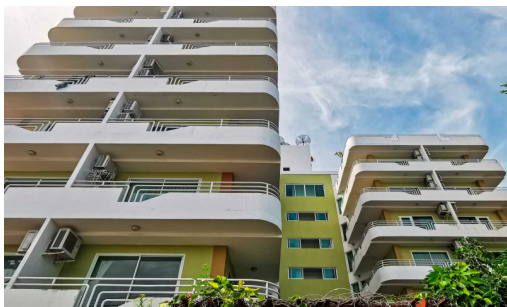

Jada Beach - 1 Bed 1 Bath Pool View (Unfurnished)

Pattaya, South Pattaya, Thailand

Reference: 9988

฿2,125,000

1 Bedrooms

1 Bathrooms

Condo

Property Description

Jada Beach Condominium is the ideal place of charm, comfort, and convenience to stay in Pattaya. It features thoughtful amenities to ensure an unparalleled sense of comfort including a swimming pool, safety deposit boxes, a smoking area, Wi-Fi in public areas, airport transfer, and a restaurant. Jada Beach is conveniently located at Theprasit Soi 17, South Pattaya, a great base linking to a vibrant city. It is only 3 km. from the city center to enjoy the town's attractions and activities.

Photo Gallery

Property Details

- **Property Type:** Condo
- **Location:** Pattaya, South Pattaya, Thailand
- **Internal Area:** 67.60m²
- **Land Area:** 0m²
- **Price:** ฿2,125,000
- **Bedrooms:** 1
- **Bathrooms:** 1