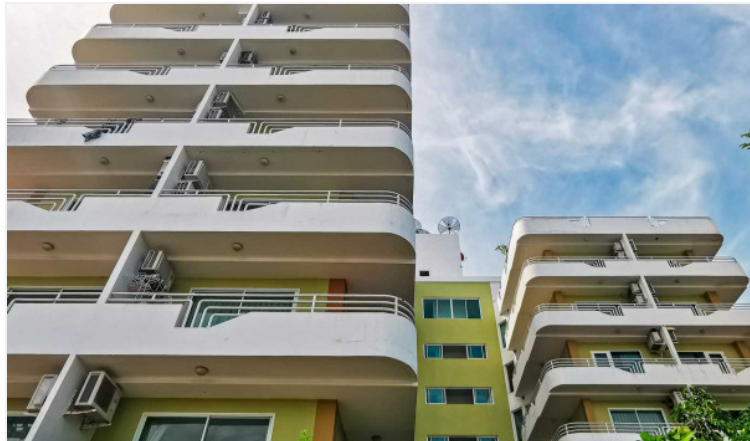

Jada Beach - 1 Bed 1 Bath Pool View (Unfurnished)

Pattaya, South Pattaya, Thailand
Reference: 9988

฿2,125,000

1 Bedrooms

1 Bathrooms

Condo

Property Description

Jada Beach Condominium is the ideal place of charm, comfort, and convenience to stay in Pattaya. It features thoughtful amenities to ensure an unparalleled sense of comfort including a swimming pool, safety deposit boxes, a smoking area, Wi-Fi in public areas, airport transfer, and a restaurant. Jada Beach is conveniently located at Theprasit Soi 17, South Pattaya, a great base linking to a vibrant city. It is only 3 km. from the city center to enjoy the town's attractions and activities.

Photo Gallery

Property Details

- **Property Type:** Condo
- **Location:** Pattaya, South Pattaya, Thailand
- **Internal Area:** 67.60m²
- **Land Area:** 0m²
- **Price:** ฿2,125,000
- **Bedrooms:** 1
- **Bathrooms:** 1