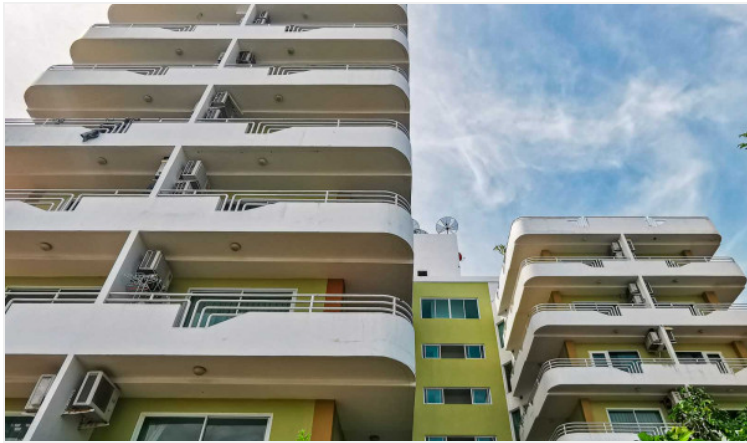

Jada Beach - 1 Bed 1 Bath Pool View (Unfurnished)

Pattaya, South Pattaya, Thailand

Reference: 9988

฿2,125,000

1 Bedrooms

1 Bathrooms

Condo

Property Description

Jada Beach Condominium is the ideal place of charm, comfort, and convenience to stay in Pattaya. It features thoughtful amenities to ensure an unparalleled sense of comfort including a swimming pool, safety deposit boxes, a smoking area, Wi-Fi in public areas, airport transfer, and a restaurant. Jada Beach is conveniently located at Theprasit Soi 17, South Pattaya, a great base linking to a vibrant city. It is only 3 km. from the city center to enjoy the town's attractions and activities.

Photo Gallery

Property Details

- **Property Type:** Condo
- **Location:** Pattaya, South Pattaya, Thailand
- **Internal Area:** 67.60m²
- **Land Area:** 0m²
- **Price:** ฿2,125,000
- **Bedrooms:** 1
- **Bathrooms:** 1