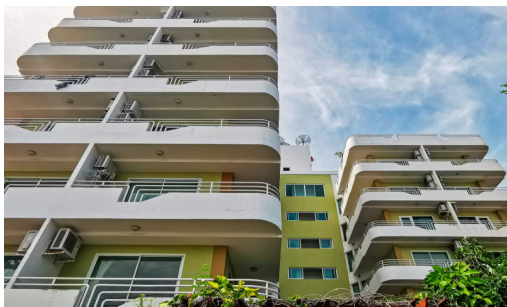

Jada Beach - 1 Bed 1 Bath Pool View (Unfurnished)

Pattaya, South Pattaya, Thailand
Reference: 9988

฿2,125,000

1 Bedrooms

1 Bathrooms

Condo

Property Description

Jada Beach Condominium is the ideal place of charm, comfort, and convenience to stay in Pattaya. It features thoughtful amenities to ensure an unparalleled sense of comfort including a swimming pool, safety deposit boxes, a smoking area, Wi-Fi in public areas, airport transfer, and a restaurant. Jada Beach is conveniently located at Theprasit Soi 17, South Pattaya, a great base linking to a vibrant city. It is only 3 km. from the city center to enjoy the town's attractions and activities.

Photo Gallery

Property Details

- **Property Type:** Condo
- **Location:** Pattaya, South Pattaya, Thailand
- **Internal Area:** 67.60m²
- **Land Area:** 0m²
- **Price:** ฿2,125,000
- **Bedrooms:** 1
- **Bathrooms:** 1