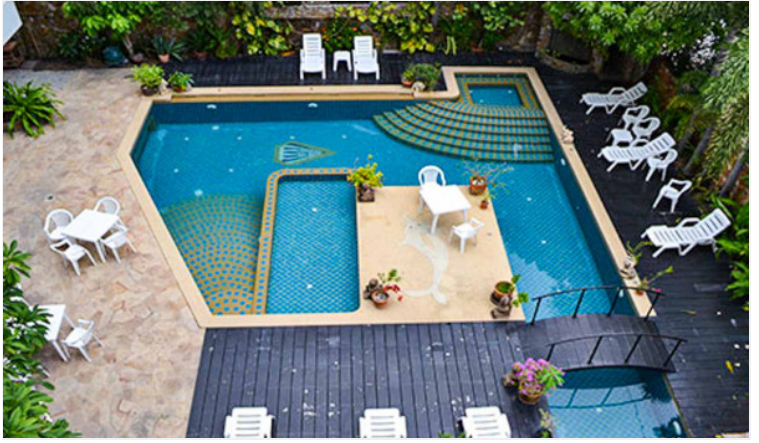

Jada Beach - 1 Bed 1 Bath Pool View (Unfurnished)

Pattaya, South Pattaya, Thailand

Reference: 9988

฿2,125,000

1 Bedrooms

1 Bathrooms

Condo

Property Description

Jada Beach Condominium is the ideal place of charm, comfort, and convenience to stay in Pattaya. It features thoughtful amenities to ensure an unparalleled sense of comfort including a swimming pool, safety deposit boxes, a smoking area, Wi-Fi in public areas, airport transfer, and a restaurant. Jada Beach is conveniently located at Theprasit Soi 17, South Pattaya, a great base linking to a vibrant city. It is only 3 km. from the city center to enjoy the town's attractions and activities.

Photo Gallery

Property Details

- **Property Type:** Condo
- **Location:** Pattaya, South Pattaya, Thailand
- **Internal Area:** 67.60m²
- **Land Area:** 0m²
- **Price:** ฿2,125,000
- **Bedrooms:** 1
- **Bathrooms:** 1