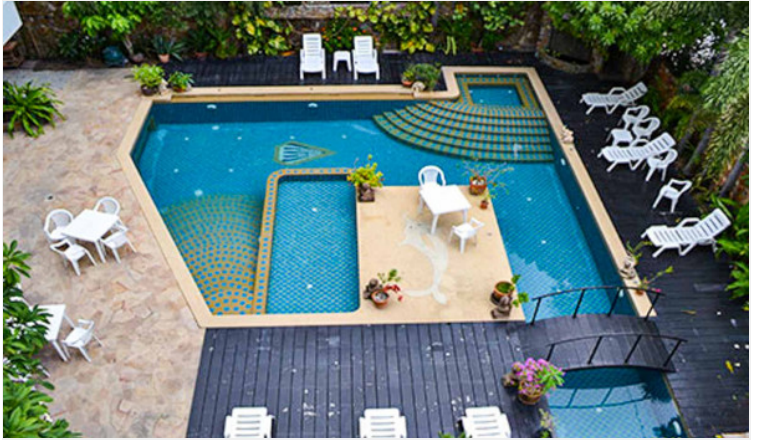

Jada Beach - 1 Bed 1 Bath Garden View

Pattaya, South Pattaya, Thailand
Reference: 9973

฿1,530,000

1 Bedrooms

1 Bathrooms

Condo

Property Description

Jada Beach Condominium is the ideal place of charm, comfort, and convenience to stay in Pattaya. It features thoughtful amenities to ensure an unparalleled sense of comfort including a swimming pool, safety deposit boxes, a smoking area, Wi-Fi in public areas, airport transfer, and a restaurant. Jada Beach is conveniently located at Theprasit Soi 17, South Pattaya, a great base linking to a vibrant city. It is only 3 km. from the city center to enjoy the town's attractions and activities.

Photo Gallery

Property Details

- **Property Type:** Condo
- **Location:** Pattaya, South Pattaya, Thailand
- **Internal Area:** 45.73m²
- **Land Area:** 0m²
- **Price:** ฿1,530,000
- **Bedrooms:** 1
- **Bathrooms:** 1

Property Features

- Security
- Swimming Pool

Location