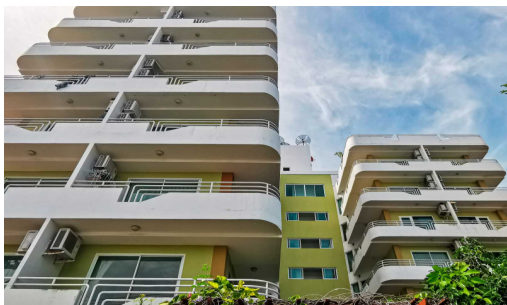

Jada Beach - 1 Bed 1 Bath Garden View

Pattaya, South Pattaya, Thailand
Reference: 9973

฿1,530,000

1 Bedrooms

1 Bathrooms

Condo

Property Description

Jada Beach Condominium is the ideal place of charm, comfort, and convenience to stay in Pattaya. It features thoughtful amenities to ensure an unparalleled sense of comfort including a swimming pool, safety deposit boxes, a smoking area, Wi-Fi in public areas, airport transfer, and a restaurant. Jada Beach is conveniently located at Theprasit Soi 17, South Pattaya, a great base linking to a vibrant city. It is only 3 km. from the city center to enjoy the town's attractions and activities.

Photo Gallery

Property Details

- **Property Type:** Condo
- **Location:** Pattaya, South Pattaya, Thailand
- **Internal Area:** 45.73m²
- **Land Area:** 0m²
- **Price:** ฿1,530,000
- **Bedrooms:** 1
- **Bathrooms:** 1