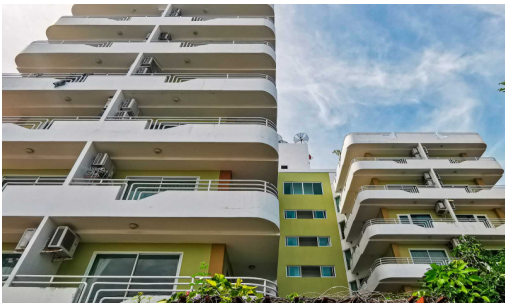

Jada Beach - 1 Bed 1 Bath Garden View

Pattaya, South Pattaya, Thailand
Reference: 9973

฿1,530,000

1 Bedrooms