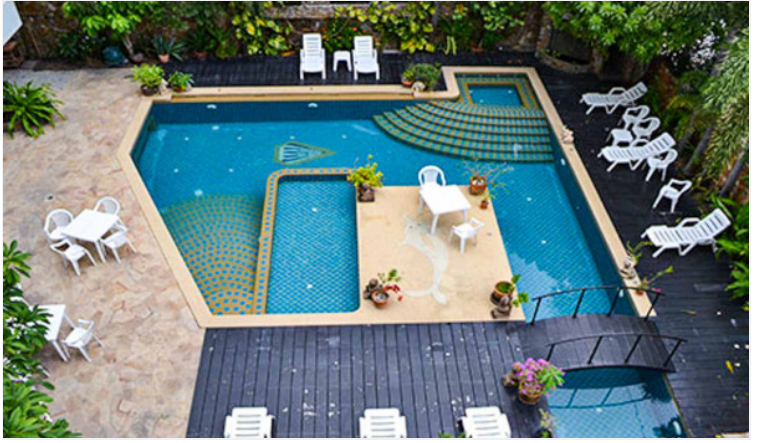

# Jada Beach - 1 Bed 1 Bath Garden View

Pattaya, South Pattaya, Thailand  
Reference: 9973

# Property Description

Jada Beach Condominium is the ideal place of charm, comfort, and convenience to stay in Pattaya. It features thoughtful amenities to ensure an unparalleled sense of comfort including a swimming pool, safety deposit boxes, a smoking area, Wi-Fi in public areas, airport transfer, and a restaurant. Jada Beach is conveniently located at Theprasit Soi 17, South Pattaya, a great base linking to a vibrant city. It is only 3 km. from the city center to enjoy the town's attractions and activities.

# Photo Gallery