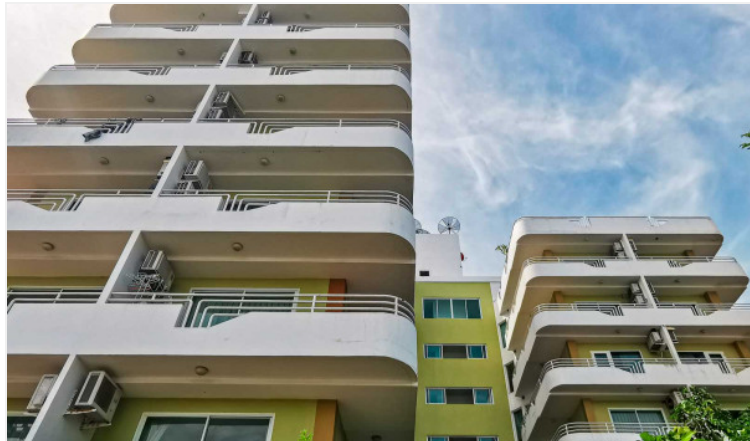

Jada Beach - 1 Bed 1 Bath Garden View

Pattaya, South Pattaya, Thailand
Reference: 9973

฿1,530,000

1 Bedrooms

1 Bathrooms

Condo

Property Description

Jada Beach Condominium is the ideal place of charm, comfort, and convenience to stay in Pattaya. It features thoughtful amenities to ensure an unparalleled sense of comfort including a swimming pool, safety deposit boxes, a smoking area, Wi-Fi in public areas, airport transfer, and a restaurant. Jada Beach is conveniently located at Theprasit Soi 17, South Pattaya, a great base linking to a vibrant city. It is only 3 km. from the city center to enjoy the town's attractions and activities.

Photo Gallery

Property Details

- **Property Type:** Condo
- **Location:** Pattaya, South Pattaya, Thailand
- **Internal Area:** 45.73m²
- **Land Area:** 0m²
- **Price:** ฿1,530,000
- **Bedrooms:** 1
- **Bathrooms:** 1