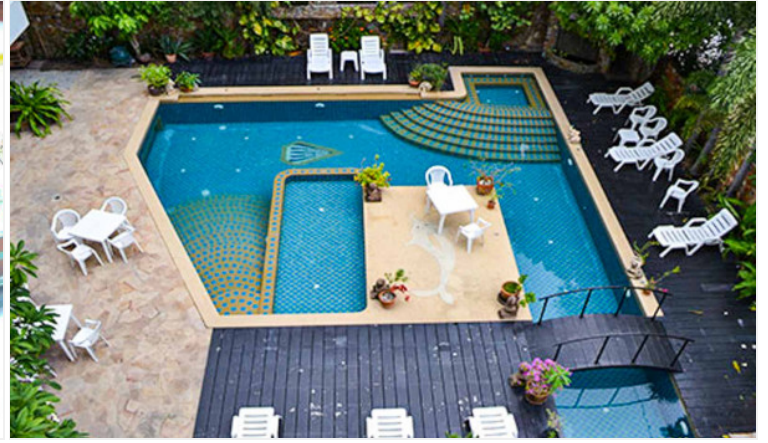

Jada Beach - 1 Bed 1 Bath Garden View

Pattaya, South Pattaya, Thailand
Reference: 9973

฿1,530,000

1 Bedrooms

1 Bathrooms

Condo

Property Description

Jada Beach Condominium is the ideal place of charm, comfort, and convenience to stay in Pattaya. It features thoughtful amenities to ensure an unparalleled sense of comfort including a swimming pool, safety deposit boxes, a smoking area, Wi-Fi in public areas, airport transfer, and a restaurant. Jada Beach is conveniently located at Theprasit Soi 17, South Pattaya, a great base linking to a vibrant city. It is only 3 km. from the city center to enjoy the town's attractions and activities.

Photo Gallery

Property Details

- **Property Type:** Condo
- **Location:** Pattaya, South Pattaya, Thailand
- **Internal Area:** 45.73m²
- **Land Area:** 0m²
- **Price:** ฿1,530,000
- **Bedrooms:** 1
- **Bathrooms:** 1

Property Features

- Security
- Swimming Pool

Location