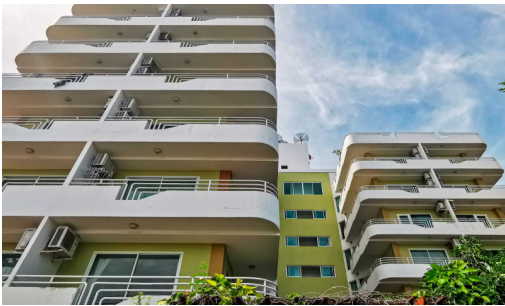

Jada Beach - 1 Bed 1 Bath Garden View

Pattaya, South Pattaya, Thailand
Reference: 9973

฿1,530,000

1 Bedrooms