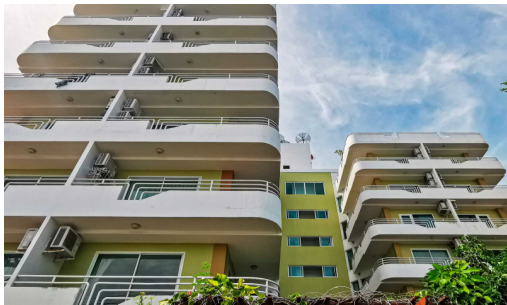

Jada Beach - 1 Bed 1 Bath City View (Unfurnished)

Pattaya, South Pattaya, Thailand
Reference: 9980

฿1,955,000

1 Bedrooms

1 Bathrooms

Condo

Property Description

Jada Beach Condominium is the ideal place of charm, comfort, and convenience to stay in Pattaya. It features thoughtful amenities to ensure an unparalleled sense of comfort including a swimming pool, safety deposit boxes, a smoking area, Wi-Fi in public areas, airport transfer, and a restaurant. Jada Beach is conveniently located at Theprasit Soi 17, South Pattaya, a great base linking to a vibrant city. It is only 3 km. from the city center to enjoy the town's attractions and activities.

Photo Gallery

Property Details

- **Property Type:** Condo
- **Location:** Pattaya, South Pattaya, Thailand
- **Internal Area:** 56.59m²
- **Land Area:** 0m²
- **Price:** **฿1,955,000**
- **Bedrooms:** 1
- **Bathrooms:** 1