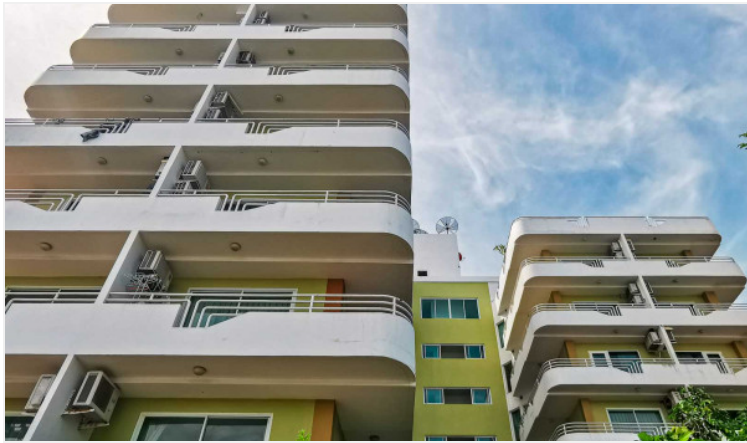

Jada Beach - 1 Bed 1 Bath City View (Unfurnished)

Pattaya, South Pattaya, Thailand
Reference: 9980

฿1,955,000

1 Bedrooms

1 Bathrooms

Condo

Property Description

Jada Beach Condominium is the ideal place of charm, comfort, and convenience to stay in Pattaya. It features thoughtful amenities to ensure an unparalleled sense of comfort including a swimming pool, safety deposit boxes, a smoking area, Wi-Fi in public areas, airport transfer, and a restaurant. Jada Beach is conveniently located at Theprasit Soi 17, South Pattaya, a great base linking to a vibrant city. It is only 3 km. from the city center to enjoy the town's attractions and activities.

Photo Gallery

Property Details

- **Property Type:** Condo
- **Location:** Pattaya, South Pattaya, Thailand
- **Internal Area:** 56.59m²
- **Land Area:** 0m²
- **Price:** **฿1,955,000**
- **Bedrooms:** 1
- **Bathrooms:** 1