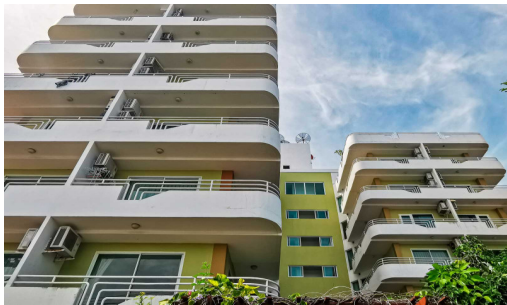

Jada Beach - 1 Bed 1 Bath City View (Unfurnished)

Pattaya, South Pattaya, Thailand
Reference: 9980

฿1,955,000

1 Bedrooms

1 Bathrooms

Condo

Property Description

Jada Beach Condominium is the ideal place of charm, comfort, and convenience to stay in Pattaya. It features thoughtful amenities to ensure an unparalleled sense of comfort including a swimming pool, safety deposit boxes, a smoking area, Wi-Fi in public areas, airport transfer, and a restaurant. Jada Beach is conveniently located at Theprasit Soi 17, South Pattaya, a great base linking to a vibrant city. It is only 3 km. from the city center to enjoy the town's attractions and activities.

Photo Gallery

Property Details

- **Property Type:** Condo
- **Location:** Pattaya, South Pattaya, Thailand
- **Internal Area:** 56.59m²
- **Land Area:** 0m²
- **Price:** ฿1,955,000
- **Bedrooms:** 1
- **Bathrooms:** 1