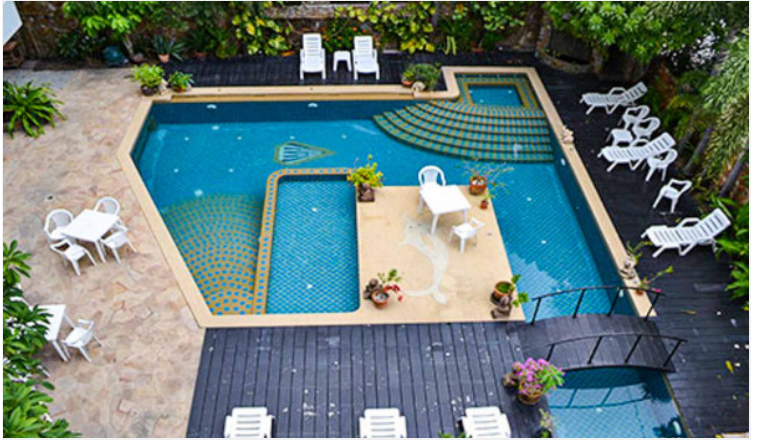

Jada Beach - 1 Bed 1 Bath City View (Unfurnished)

Pattaya, South Pattaya, Thailand
Reference: 9980

฿1,955,000

1 Bedrooms

1 Bathrooms

Condo

Property Description

Jada Beach Condominium is the ideal place of charm, comfort, and convenience to stay in Pattaya. It features thoughtful amenities to ensure an unparalleled sense of comfort including a swimming pool, safety deposit boxes, a smoking area, Wi-Fi in public areas, airport transfer, and a restaurant. Jada Beach is conveniently located at Theprasit Soi 17, South Pattaya, a great base linking to a vibrant city. It is only 3 km. from the city center to enjoy the town's attractions and activities.

Photo Gallery

Property Details

- **Property Type:** Condo
- **Location:** Pattaya, South Pattaya, Thailand
- **Internal Area:** 56.59m²
- **Land Area:** 0m²
- **Price:** **฿1,955,000**
- **Bedrooms:** 1
- **Bathrooms:** 1

Property Features

- Security
- Swimming Pool

Location