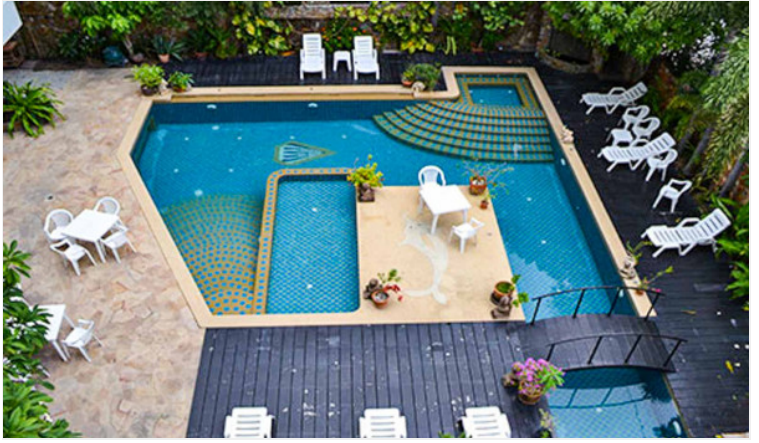

Jada Beach - 1 Bed 1 Bath City View (Unfurnished)

Pattaya, South Pattaya, Thailand
Reference: 9980

฿1,955,000

1 Bedrooms

1 Bathrooms

Condo

Property Description

Jada Beach Condominium is the ideal place of charm, comfort, and convenience to stay in Pattaya. It features thoughtful amenities to ensure an unparalleled sense of comfort including a swimming pool, safety deposit boxes, a smoking area, Wi-Fi in public areas, airport transfer, and a restaurant. Jada Beach is conveniently located at Theprasit Soi 17, South Pattaya, a great base linking to a vibrant city. It is only 3 km. from the city center to enjoy the town's attractions and activities.

Photo Gallery

Property Details

- **Property Type:** Condo
- **Location:** Pattaya, South Pattaya, Thailand
- **Internal Area:** 56.59m²
- **Land Area:** 0m²
- **Price:** ฿1,955,000
- **Bedrooms:** 1
- **Bathrooms:** 1

Property Features

- Security
- Swimming Pool

Location