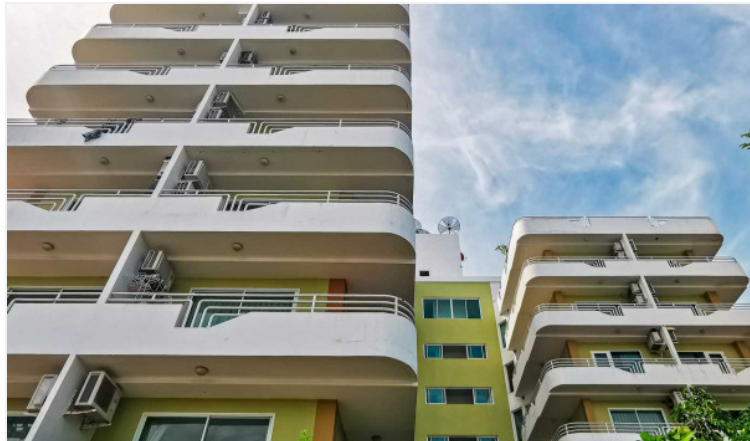

Jada Beach - 1 Bed 1 Bath City View (Unfurnished)

Pattaya, South Pattaya, Thailand
Reference: 9980

฿1,955,000

1 Bedrooms

1 Bathrooms

Condo

Property Description

Jada Beach Condominium is the ideal place of charm, comfort, and convenience to stay in Pattaya. It features thoughtful amenities to ensure an unparalleled sense of comfort including a swimming pool, safety deposit boxes, a smoking area, Wi-Fi in public areas, airport transfer, and a restaurant. Jada Beach is conveniently located at Theprasit Soi 17, South Pattaya, a great base linking to a vibrant city. It is only 3 km. from the city center to enjoy the town's attractions and activities.

Photo Gallery

Property Details

- **Property Type:** Condo
- **Location:** Pattaya, South Pattaya, Thailand
- **Internal Area:** 56.59m²
- **Land Area:** 0m²
- **Price:** ฿1,955,000
- **Bedrooms:** 1
- **Bathrooms:** 1