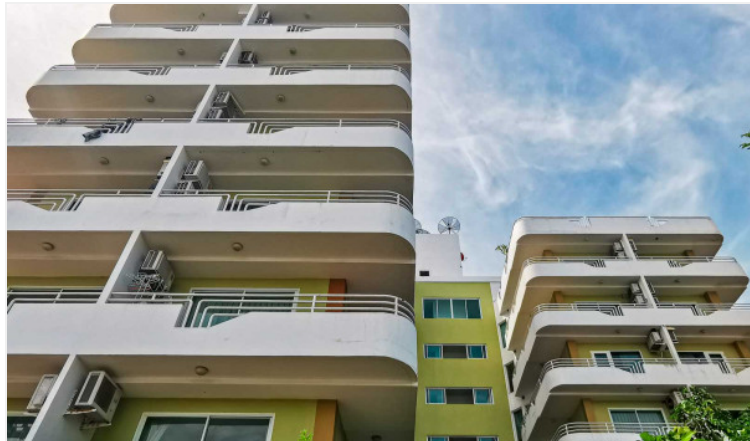

Jada Beach - 1 Bed 1 Bath City View (Unfurnished)

Pattaya, South Pattaya, Thailand
Reference: 9980

฿1,955,000

1 Bedrooms

1 Bathrooms

Condo

Property Description

Jada Beach Condominium is the ideal place of charm, comfort, and convenience to stay in Pattaya. It features thoughtful amenities to ensure an unparalleled sense of comfort including a swimming pool, safety deposit boxes, a smoking area, Wi-Fi in public areas, airport transfer, and a restaurant. Jada Beach is conveniently located at Theprasit Soi 17, South Pattaya, a great base linking to a vibrant city. It is only 3 km. from the city center to enjoy the town's attractions and activities.

Photo Gallery

Property Details

- **Property Type:** Condo
- **Location:** Pattaya, South Pattaya, Thailand
- **Internal Area:** 56.59m²
- **Land Area:** 0m²
- **Price:** **฿1,955,000**
- **Bedrooms:** 1
- **Bathrooms:** 1