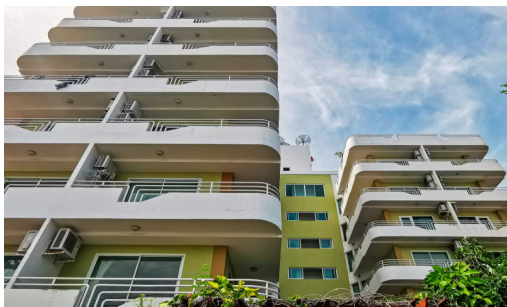

Jada Beach - 1 Bed 1 Bath City View (Unfurnished)

Pattaya, South Pattaya, Thailand
Reference: 9980

฿1,955,000

1 Bedrooms

1 Bathrooms

Condo

Property Description

Jada Beach Condominium is the ideal place of charm, comfort, and convenience to stay in Pattaya. It features thoughtful amenities to ensure an unparalleled sense of comfort including a swimming pool, safety deposit boxes, a smoking area, Wi-Fi in public areas, airport transfer, and a restaurant. Jada Beach is conveniently located at Theprasit Soi 17, South Pattaya, a great base linking to a vibrant city. It is only 3 km. from the city center to enjoy the town's attractions and activities.

Photo Gallery

Property Details

- **Property Type:** Condo
- **Location:** Pattaya, South Pattaya, Thailand
- **Internal Area:** 56.59m²
- **Land Area:** 0m²
- **Price:** ฿1,955,000
- **Bedrooms:** 1
- **Bathrooms:** 1