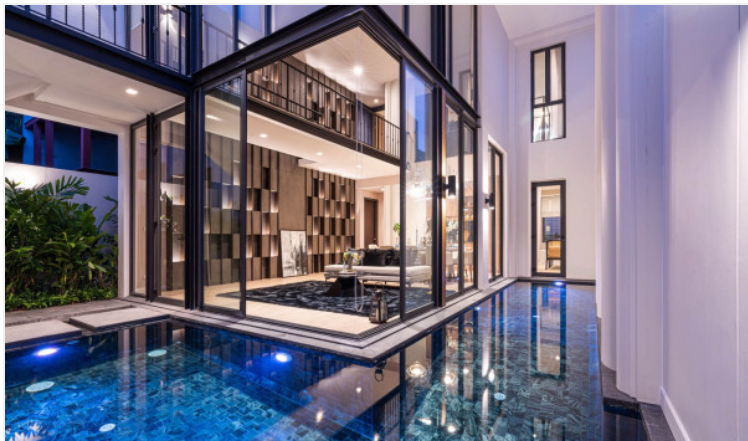

Property Description

Inara offers an ultra-luxury Thai modern pool villa with outstanding living space design under the concept of 'Escape to Extraordinary'. It totally consists of 19 villas only to ensure private and safe living. It is designed as a resort-style pool villa to fulfill your holiday with a private mosaic swimming pool and beautiful hanging garden. The project meets all different living styles by smart design of open-up spaces that connect all members together while everyone enjoys their own private zone. Inara Villa is situated on Thappraya Road where can access Jomtien, Pratamnak, Pattaya city, and other attractions at ease.

Photo Gallery