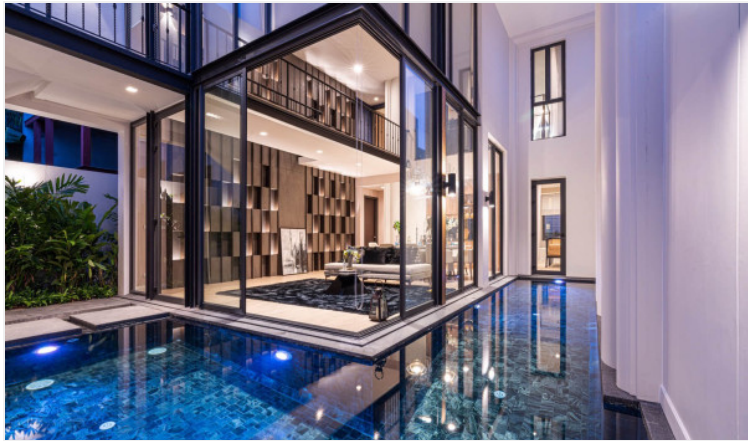

Inara Villa - 4 Bed 4 Bath

Pattaya, South Pattaya, Thailand

Reference: 7146

฿20,500,000

4 Bedrooms

4 Bathrooms

Villa

Property Description

Inara offers an ultra-luxury Thai modern pool villa with outstanding living space design under the concept of 'Escape to Extraordinary'. It totally consists of 19 villas only to ensure private and safe living. It is designed as a resort-style pool villa to fulfill your holiday with a private mosaic swimming pool and beautiful hanging garden. The project meets all different living styles by smart design of open-up spaces that connect all members together while everyone enjoys their own private zone. Inara Villa is situated on Thappraya Road where can access Jomtien, Pratamnak, Pattaya city, and other attractions at ease.

Photo Gallery

Property Details

- **Property Type:** Villa
- **Location:** Pattaya, South Pattaya, Thailand
- **Internal Area:** 240m²
- **Land Area:** 251m²
- **Price:** ฿20,500,000
- **Bedrooms:** 4
- **Bathrooms:** 4