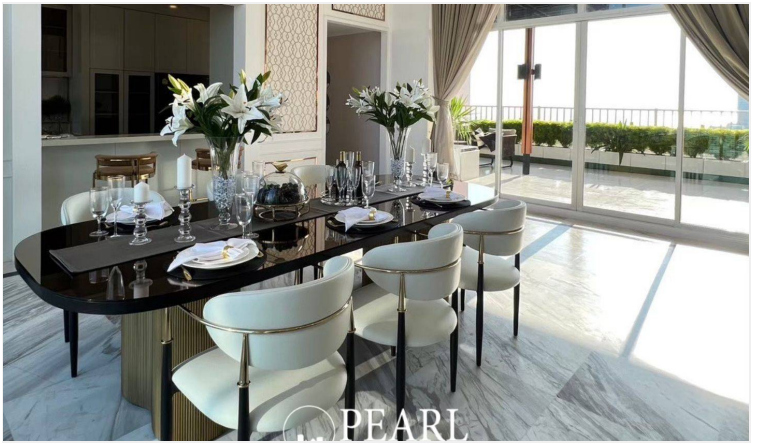

Pearl Property presents the ultimate luxury penthouse in the heart of Pattaya.

This **one-of-a-kind luxury penthouse** at the prestigious **Grande Caribbean Condo Resort** offers an unparalleled living experience. Spanning an expansive **782.21 sqm**, this **three-level penthouse** boasts breathtaking views and top-tier privacy, making it the ultimate luxury hideaway in the **prime Jomtien - Thappraya location**.

Key Features

- **Three Levels of Pure Elegance** on the 29th, 30th, and 31st floors
- **Private Rooftop Swimming Pool** (31st Floor) – Your personal oasis with panoramic city views
- **5 Bedrooms & 6 Bathrooms**, including a spacious master suite and a separate maid's room
- **Elegant Living & Dining Areas** with ample natural light and modern finishes
- **Well-Equipped Kitchen** with premium appliances
- **Family Room** – Ideal for cozy gatherings or movie nights
- **Laundry Room** for added convenience

- Rooftop deck with a private swimming pool – the ultimate space for entertaining or unwinding

A Lifestyle of Luxury and Convenience

Located minutes from Pattaya's vibrant city life, this penthouse is a true sanctuary where luxury meets serenity. Residents will enjoy **world-class facilities, exclusive privacy**, and easy access to the best that Jomtien has to offer.

Only 2 units available—this is your final opportunity to own one of Pattaya’s most sought-after residences.

Contact us today for an exclusive private viewing by appointment only.

Photo Gallery

PEARL

PEARL