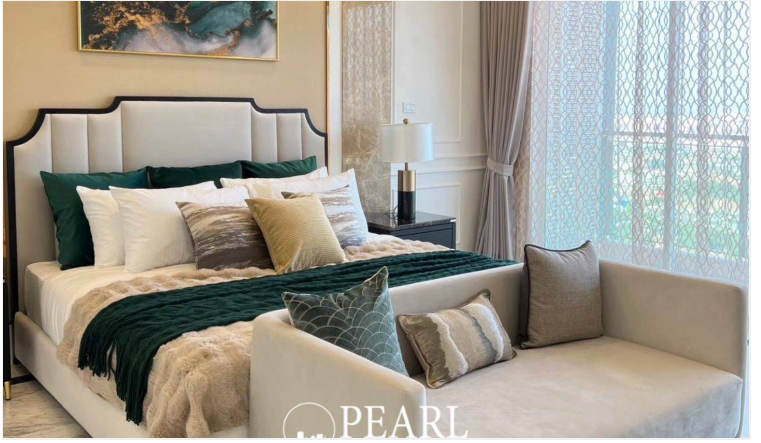

PEARL

PEARL

PEARL

PEARL

PEARL

PEARL

PEARL

PEARL