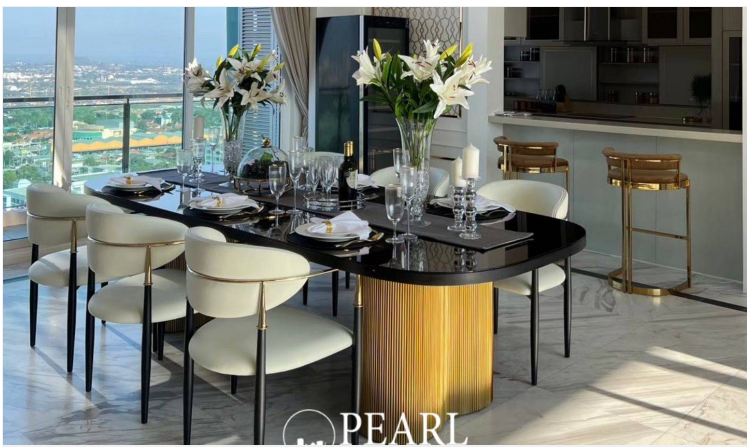

Only 2 units available—this is your final opportunity to own one of Pattaya’s most sought-after residences.

Contact us today for an exclusive private viewing by appointment only.

Photo Gallery