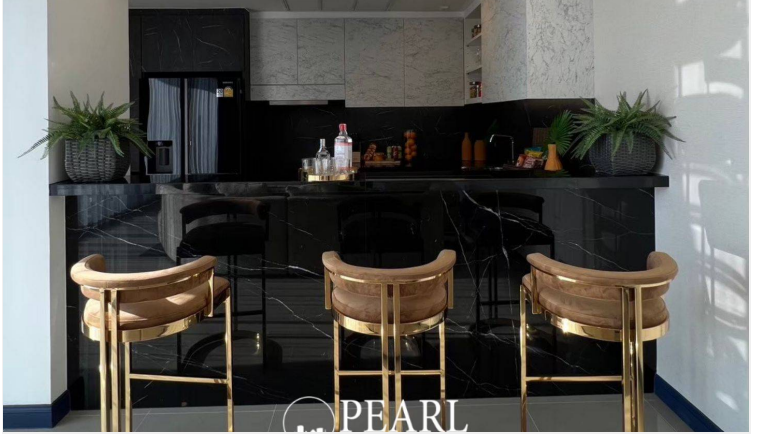

PEARL

PEARL

PEARL

PEARL

PEARL

PEARL

PEARL

PEARL