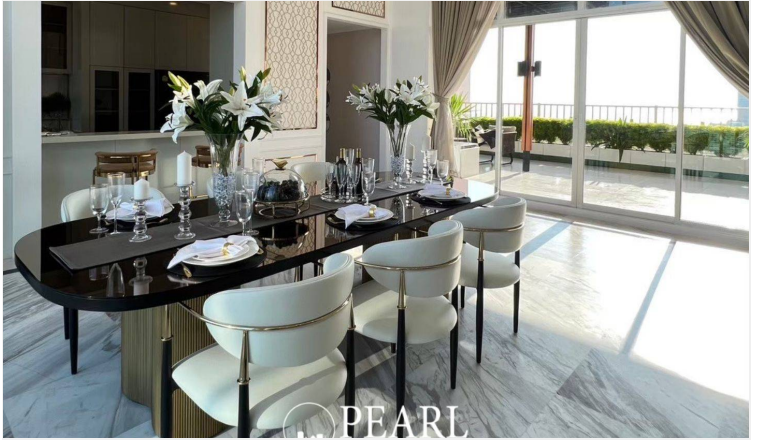

# Property Description

---

**Pearl Property presents the ultimate luxury penthouse in the heart of Pattaya.**

This **one-of-a-kind luxury penthouse** at the prestigious **Grande Caribbean Condo Resort** offers an unparalleled living experience. Spanning an expansive **782.21 sqm**, this **three-level penthouse** boasts breathtaking views and top-tier privacy, making it the ultimate luxury hideaway in the **prime Jomtien - Thappraya location**.

# Photo Gallery

PEARL

PEARL

PEARL

PEARL

PEARL

PEARL

PEARL