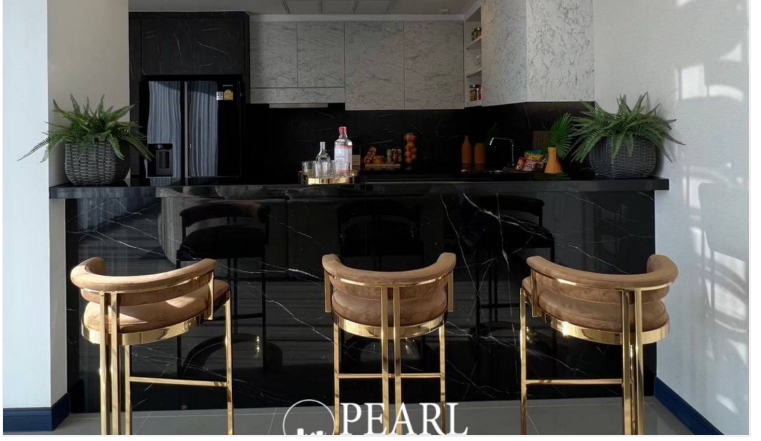

# Property Description

---

**Pearl Property presents the ultimate luxury penthouse in the heart of Pattaya.**

This **one-of-a-kind luxury penthouse** at the prestigious **Grande Caribbean Condo Resort** offers an unparalleled living experience. Spanning an expansive **782.21 sqm**, this **three-level penthouse** boasts breathtaking views and top-tier privacy, making it the ultimate luxury hideaway in the **prime Jomtien - Thappraya location**.

# Photo Gallery

PEARL

PEARL

PEARL

PEARL

PEARL

PEARL

PEARL