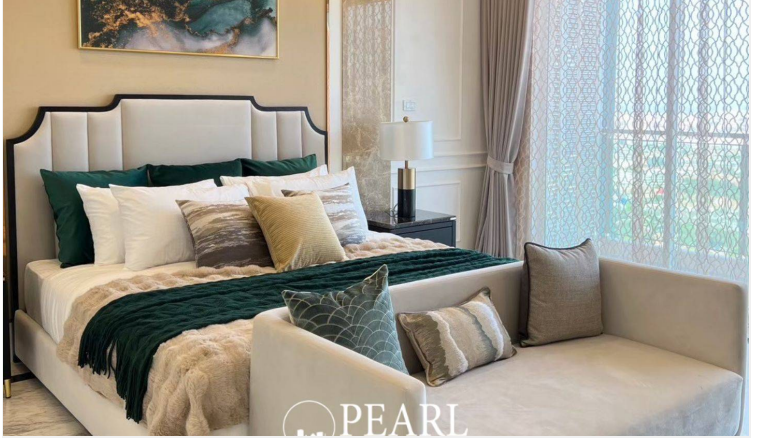

# Property Description

---

**Pearl Property presents the ultimate luxury penthouse in the heart of Pattaya.**

This **one-of-a-kind luxury penthouse** at the prestigious **Grande Caribbean Condo Resort** offers an unparalleled living experience. Spanning an expansive **782.21 sqm**, this **three-level penthouse** boasts breathtaking views and top-tier privacy, making it the ultimate luxury hideaway in the **prime Jomtien - Thappraya location**.

# Photo Gallery

PEARL

PEARL

PEARL

PEARL

PEARL

PEARL

PEARL