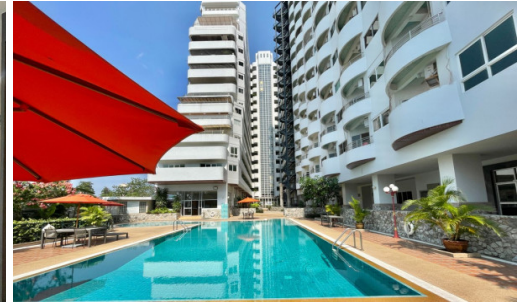

Grand View Condo - Studio 1 Bath

Pattaya, Ban Amphur, Thailand

Reference: 20953

฿1,990,000

1 Bedrooms

1 Bathrooms

Condo

Property Description

The Grand View Condo Pattaya was completed in 1995 and comprises of a single building with 17 floors. Just 1 minutes walk to the Beach. All units is with fully furnished. If you're looking for a family-friendly day out, Jomtien Beach is just a short drive away. Here, you can enjoy swimming, sunbathing. If you're looking for a more lively atmosphere, Pattaya is just a short drive up the road.