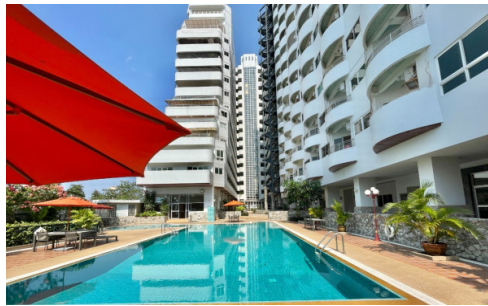

Grand View Condo Ban Amphur - 1 bed 1 bath

Pattaya, Ban Amphur, Thailand

Reference: 20882

฿3,250,000

1 Bedrooms

1 Bathrooms

Condo

Property Description

The Grand View Condo Pattaya was completed in 1995 and comprises of a single building with 17 floors. Just 1 minutes walk to the Beach. All units is with fully furnished. If you're looking for a family-friendly day out, Jomtien Beach is just a short drive away. Here, you can enjoy swimming, sunbathing. If you're looking for a more lively atmosphere, Pattaya is just a short drive up the road.

Photo Gallery

Property Details

- **Property Type:** Condo
- **Location:** Pattaya, Ban Amphur, Thailand
- **Internal Area:** 60m²
- **Land Area:** 60m²
- **Price:** ฿3,250,000
- **Bedrooms:** 1
- **Bathrooms:** 1

Property Features

- Security
- Gym
- Swimming Pool
- Air Conditioning
- Balcony
- Car Park
- Electricity
- Alarm
- Children's Area
- Lift
- Office

Location