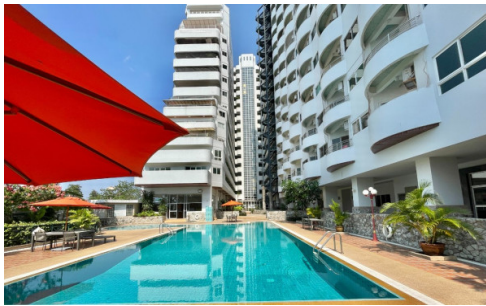

Grand View Condo Ban Amphur - 1 bed 1 bath

Pattaya, Ban Amphur, Thailand

Reference: 20882

฿3,250,000

1 Bedrooms

1 Bathrooms

Condo

Property Description

The Grand View Condo Pattaya was completed in 1995 and comprises of a single building with 17 floors. Just 1 minutes walk to the Beach. All units is with fully furnished. If you're looking for a family-friendly day out, Jomtien Beach is just a short drive away. Here, you can enjoy swimming, sunbathing. If you're looking for a more lively atmosphere, Pattaya is just a short drive up the road.

Photo Gallery

Property Details

- **Property Type:** Condo
- **Location:** Pattaya, Ban Amphur, Thailand
- **Internal Area:** 60m²
- **Land Area:** 0m²
- **Price:** ฿3,250,000
- **Bedrooms:** 1
- **Bathrooms:** 1

Property Features

- Security
- Gym
- Swimming Pool
- Air Conditioning
- Balcony
- Car Park
- Electricity
- Alarm
- Children's Area
- Lift
- Office

Location