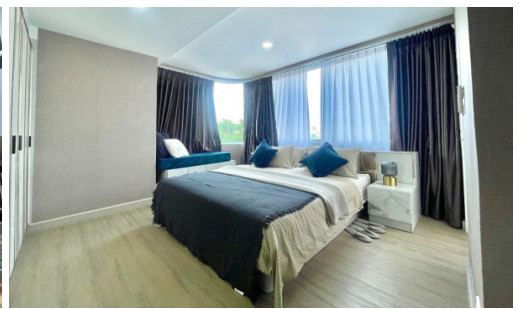

Grand View Condo Ban Amphur - 1 bed 1 bath

Pattaya, Ban Amphur, Thailand

Reference: 20882

฿3,250,000

1 Bedrooms

1 Bathrooms

Condo

Property Description

The Grand View Condo Pattaya was completed in 1995 and comprises of a single building with 17 floors. Just 1 minutes walk to the Beach. All units is with fully furnished. If you're looking for a family-friendly day out, Jomtien Beach is just a short drive away. Here, you can enjoy swimming, sunbathing. If you're looking for a more lively atmosphere, Pattaya is just a short drive up the road.

Photo Gallery

Property Details

- **Property Type:** Condo
- **Location:** Pattaya, Ban Amphur, Thailand
- **Internal Area:** 60m²
- **Land Area:** 0m²
- **Price:** ฿3,250,000
- **Bedrooms:** 1
- **Bathrooms:** 1