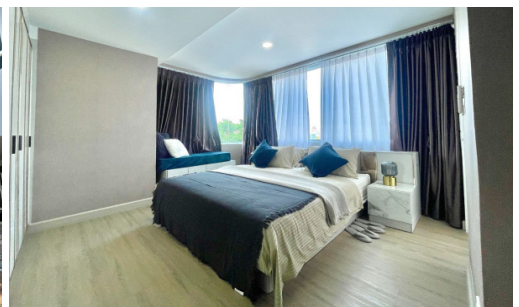

Grand View Condo Ban Amphur - 1 bed 1 bath

Pattaya, Ban Amphur, Thailand

Reference: 20882

฿3,250,000

Condo