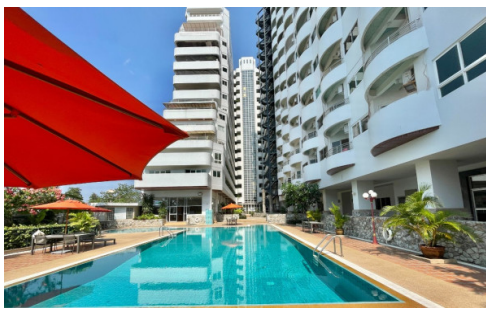

Grand View Condo Ban Amphur - 1 bed 1 bath

Pattaya, Ban Amphur, Thailand

Reference: 20882

฿3,250,000

1 Bedrooms

1 Bathrooms

Condo

Property Description

The Grand View Condo Pattaya was completed in 1995 and comprises of a single building with 17 floors. Just 1 minutes walk to the Beach. All units is with fully furnished. If you're looking for a family-friendly day out, Jomtien Beach is just a short drive away. Here, you can enjoy swimming, sunbathing. If you're looking for a more lively atmosphere, Pattaya is just a short drive up the road.

Photo Gallery

Property Details

- **Property Type:** Condo
- **Location:** Pattaya, Ban Amphur, Thailand
- **Internal Area:** 60m²
- **Land Area:** 0m²
- **Price:** ฿3,250,000
- **Bedrooms:** 1
- **Bathrooms:** 1

Property Features

- Security
- Gym
- Swimming Pool
- Air Conditioning
- Balcony
- Car Park
- Electricity
- Alarm
- Children's Area
- Lift
- Office

Location