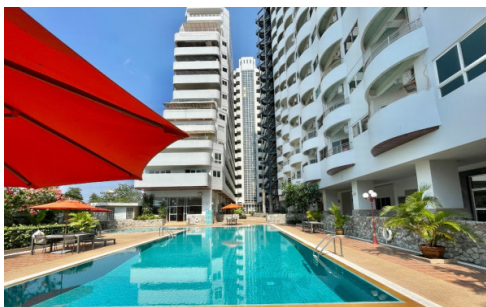

1 Bathrooms