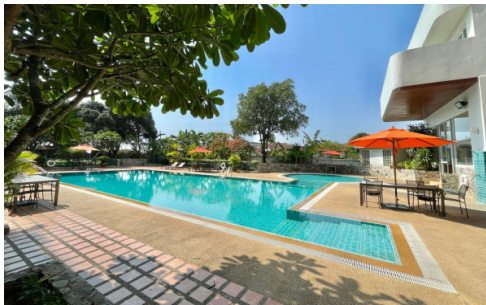

Grand View Condo - 2 bed 2 bath

Pattaya, Ban Amphur, Thailand

Reference: 20938

฿25,000 per month

2 Bedrooms

2 Bathrooms

Condo

Property Description

The Grand View Condo Pattaya was completed in 1995 and comprises of a single building with 17 floors. Just 1 minutes walk to the Beach. All units is with fully furnished. If you're looking for a family-friendly day out, Jomtien Beach is just a short drive away. Here, you can enjoy swimming, sunbathing. If you're looking for a more lively atmosphere, Pattaya is just a short drive up the road.

Photo Gallery

Property Details

- **Property Type:** Condo
- **Location:** Pattaya, Ban Amphur, Thailand
- **Internal Area:** 95m²
- **Land Area:** 0m²
- **Price:** **฿25,000 per month**
- **Bedrooms:** 2
- **Bathrooms:** 2

Property Features

- Security
- Gym
- Swimming Pool
- Air Conditioning
- Balcony
- Car Park
- Electricity
- Alarm
- Children's Area
- Lift
- Office

Location