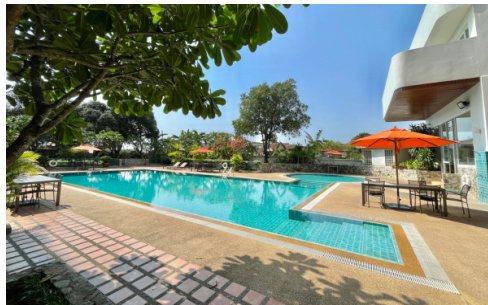

Grand View Condo - 2 bed 2 bath

Pattaya, Ban Amphur, Thailand

Reference: 20938

฿25,000 per month

2 Bedrooms

2 Bathrooms

Condo