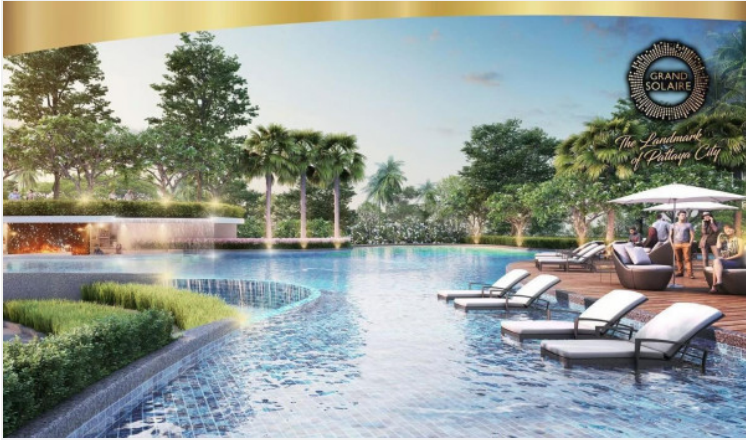

# Property Description

---

Grand Solaire Pattaya soars to 67 storeys, offering the highest point of elevation in Pattaya City with stunning, panoramic ocean views from the vast majority of units. All of the 2,326 luxury residences on offer feature state-of-the-art interior design elements, comprising decadent marble-styled tiling, luxurious black marble and glass kitchens and premium fixtures & fittings. Enjoy ultimate luxury in your own home with electronic sanitary systems and custom designed, space-saving and energy-conserving air conditioning.

# Photo Gallery

---