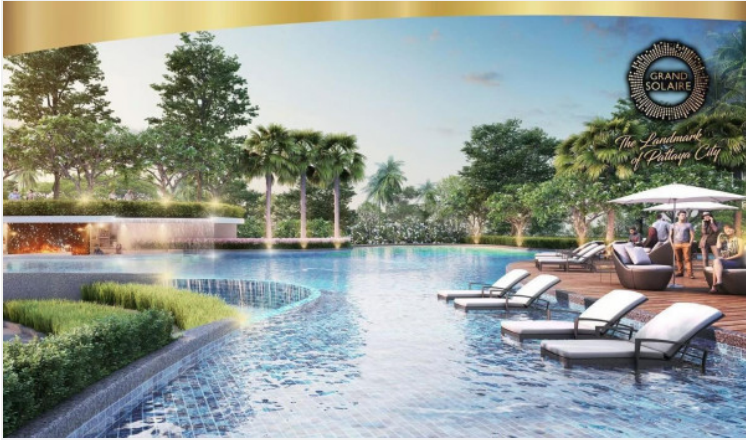

Grand Solaire - 2 Bed 2 Bath Sea View (50th floor)

Pattaya, South Pattaya, Thailand
Reference: 19814

฿9,900,000

2 Bedrooms

2 Bathrooms

Condo

Property Description

Grand Solaire Pattaya soars to 67 storeys, offering the highest point of elevation in Pattaya City with stunning, panoramic ocean views from the vast majority of units. All of the 2,326 luxury residences on offer feature state-of-the-art interior design elements, comprising decadent marble-styled tiling, luxurious black marble and glass kitchens and premium fixtures & fittings. Enjoy ultimate luxury in your own home with electronic sanitary systems and custom designed, space-saving and energy-conserving air conditioning.

Photo Gallery

Property Details

- **Property Type:** Condo
- **Location:** Pattaya, South Pattaya, Thailand
- **Internal Area:** 58m²
- **Land Area:** 0m²
- **Price:** **฿9,900,000**
- **Bedrooms:** 2
- **Bathrooms:** 2