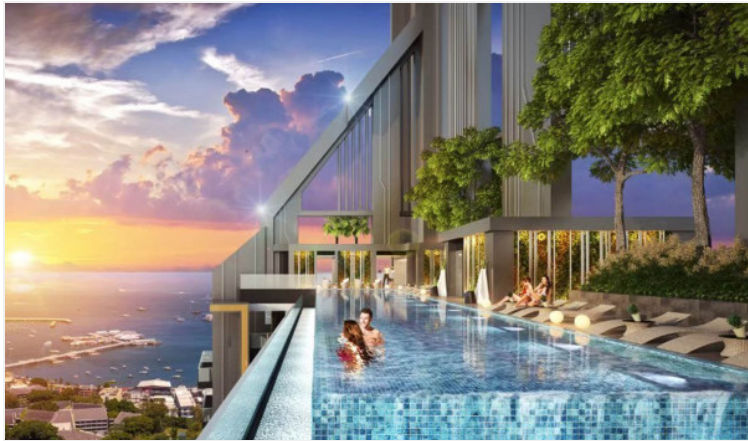

Grand Solaire - 2 Bed 2 Bath Sea View (50th floor)

Pattaya, South Pattaya, Thailand
Reference: 19814

฿9,900,000

2 Bedrooms

2 Bathrooms

Condo

Property Description

Grand Solaire Pattaya soars to 67 storeys, offering the highest point of elevation in Pattaya City with stunning, panoramic ocean views from the vast majority of units. All of the 2,326 luxury residences on offer feature state-of-the-art interior design elements, comprising decadent marble-styled tiling, luxurious black marble and glass kitchens and premium fixtures & fittings. Enjoy ultimate luxury in your own home with electronic sanitary systems and custom designed, space-saving and energy-conserving air conditioning.

Photo Gallery

Property Details

- **Property Type:** Condo
- **Location:** Pattaya, South Pattaya, Thailand
- **Internal Area:** 58m²
- **Land Area:** 0m²
- **Price:** **฿9,900,000**
- **Bedrooms:** 2
- **Bathrooms:** 2