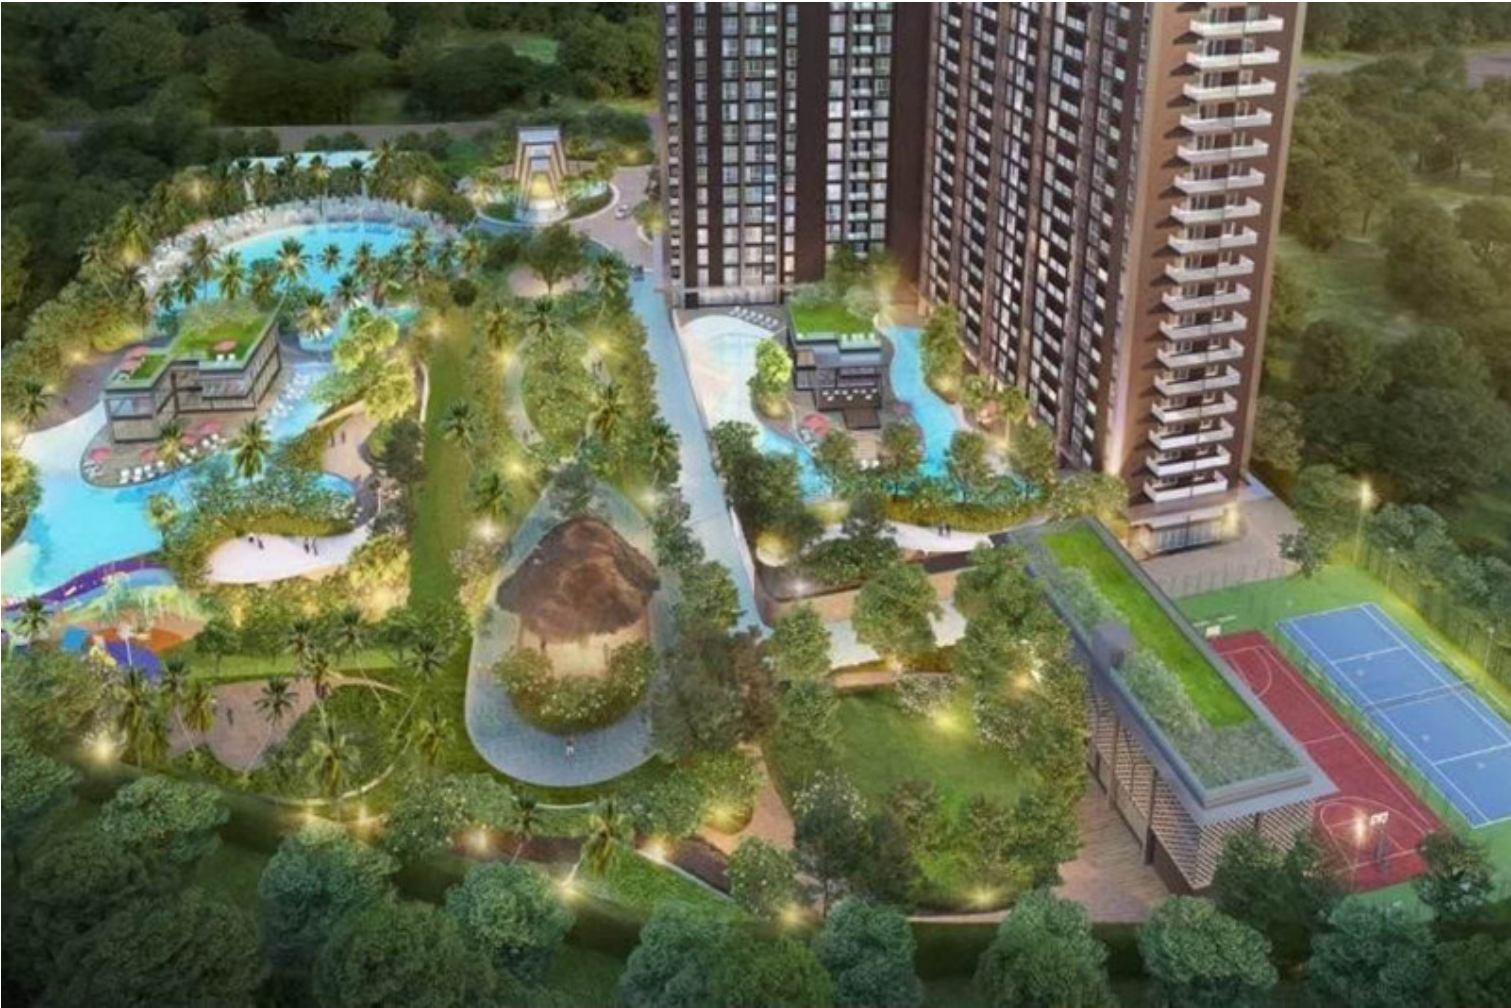

Grand Solaire - 2 Bed 2 Bath Sea View (50th floor)

Pattaya, South Pattaya, Thailand
Reference: 19814

฿9,900,000

2 Bedrooms

2 Bathrooms

Condo

Property Description

Grand Solaire Pattaya soars to 67 storeys, offering the highest point of elevation in Pattaya City with stunning, panoramic ocean views from the vast majority of units. All of the 2,326 luxury residences on offer feature state-of-the-art interior design elements, comprising decadent marble-styled tiling, luxurious black marble and glass kitchens and premium fixtures & fittings. Enjoy ultimate luxury in your own home with electronic sanitary systems and custom designed, space-saving and energy-conserving air conditioning.

Photo Gallery

Property Details

- **Property Type:** Condo
- **Location:** Pattaya, South Pattaya, Thailand
- **Internal Area:** 58m²
- **Land Area:** 0m²
- **Price:** **฿9,900,000**
- **Bedrooms:** 2
- **Bathrooms:** 2