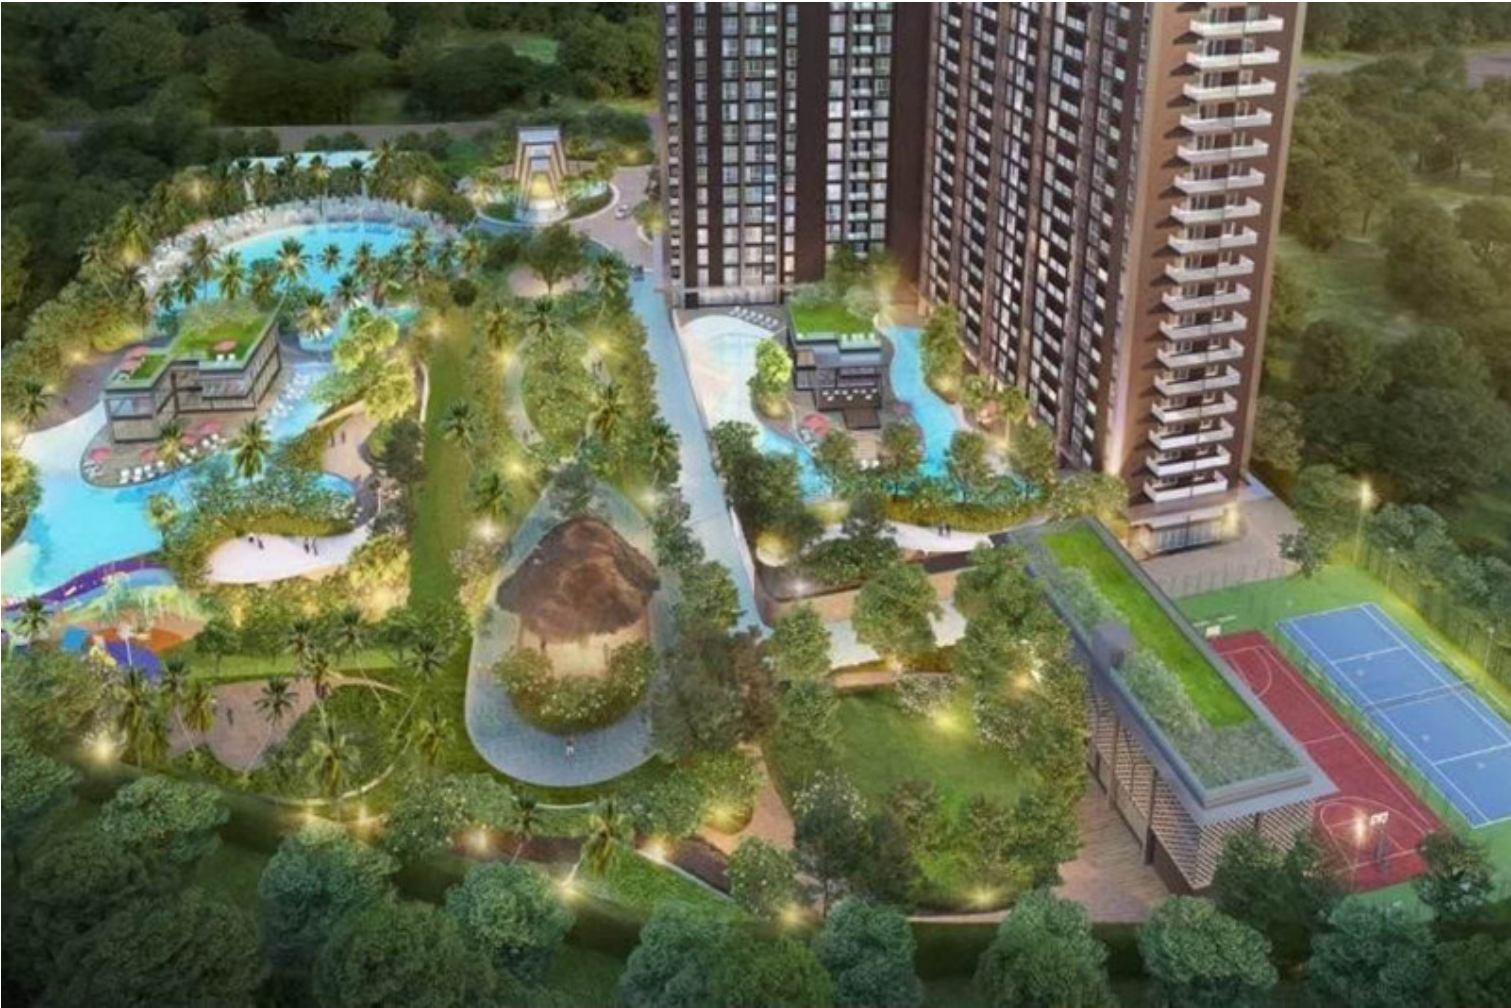

# Grand Solaire - 2 Bed 2 Bath Sea View (50th floor)

Pattaya, South Pattaya, Thailand  
Reference: 19814

# Property Description

---

Grand Solaire Pattaya soars to 67 storeys, offering the highest point of elevation in Pattaya City with stunning, panoramic ocean views from the vast majority of units. All of the 2,326 luxury residences on offer feature state-of-the-art interior design elements, comprising decadent marble-styled tiling, luxurious black marble and glass kitchens and premium fixtures & fittings. Enjoy ultimate luxury in your own home with electronic sanitary systems and custom designed, space-saving and energy-conserving air conditioning.