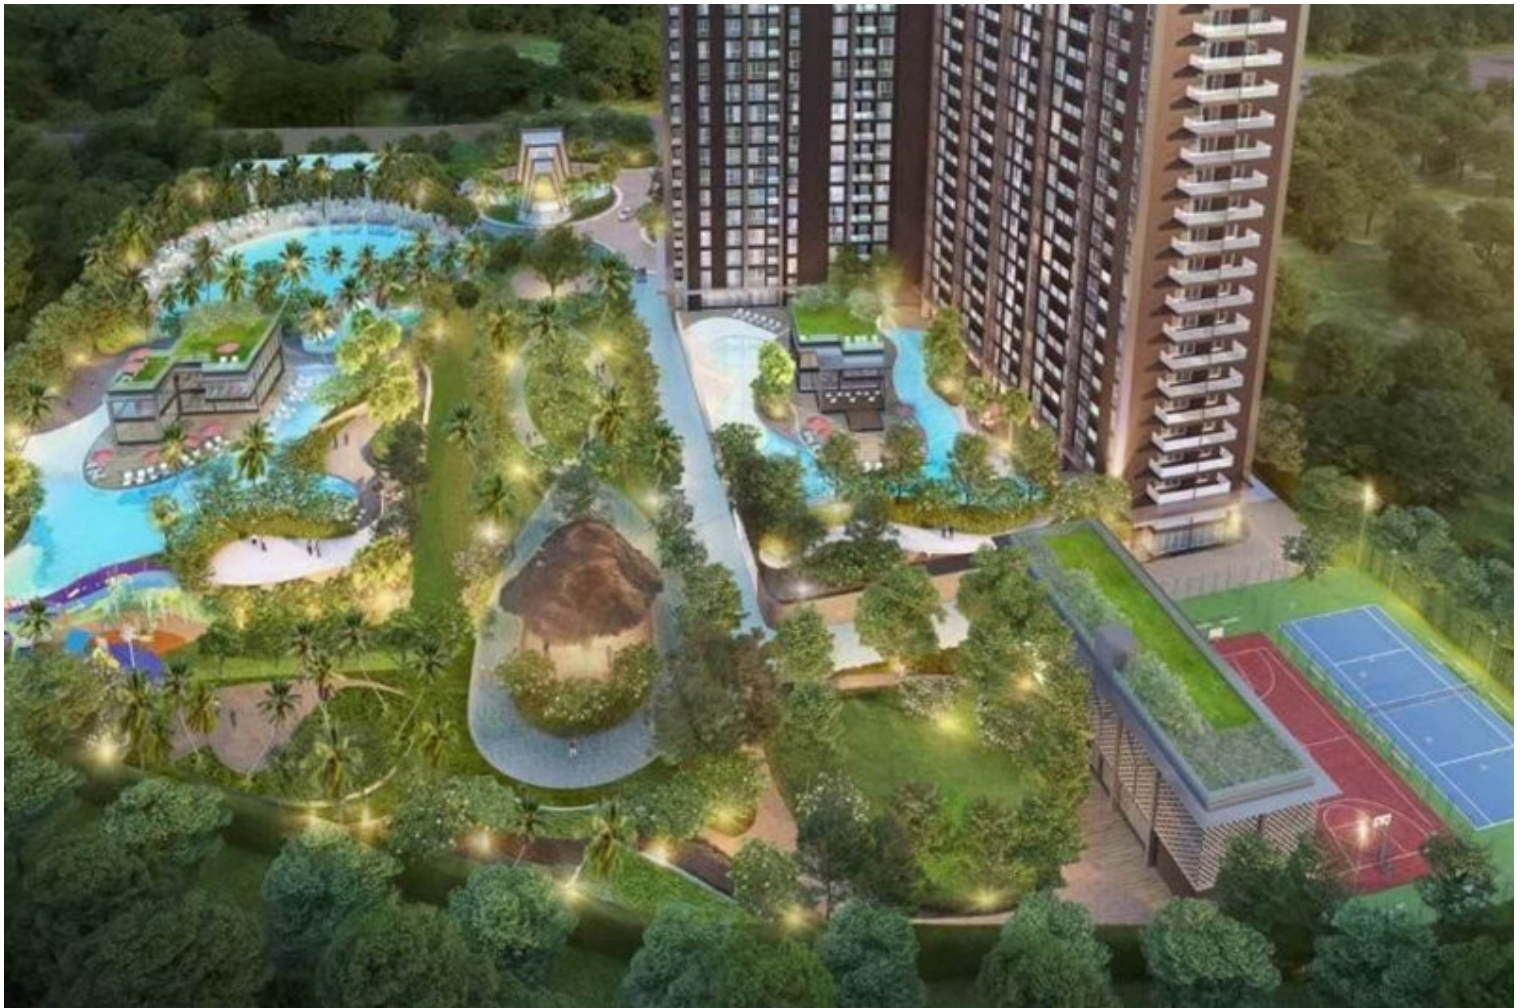

Grand Solaire - 2 Bed 2 Bath Sea View (25th Floor)

Pattaya, Central Pattaya, Thailand

Reference: 17986

฿8,400,000

2 Bedrooms

2 Bathrooms

Condo

Property Description

Grand Solaire Pattaya soars to 67 storeys, offering the highest point of elevation in Pattaya City with stunning, panoramic ocean views from the vast majority of units. All of the 2,326 luxury residences on offer feature state-of-the-art interior design elements, comprising decadent marble-styled tiling, luxurious black marble and glass kitchens and premium fixtures & fittings. Enjoy ultimate luxury in your own home with electronic sanitary systems and custom designed, space-saving and energy-conserving air conditioning. (Thai name ownership)

Photo Gallery

Property Details

- **Property Type:** Condo
- **Location:** Pattaya, Central Pattaya, Thailand
- **Internal Area:** 60.5m²
- **Price:** ฿8,400,000
- **Bedrooms:** 2
- **Bathrooms:** 2

Property Features