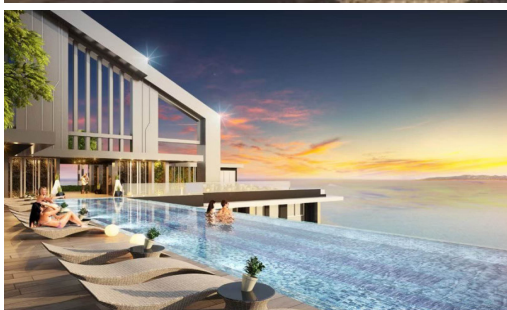

Grand Solaire - 2 Bed 2 Bath (15th Floor)

Pattaya, Central Pattaya, Thailand

Reference: 22701

฿6,900,000

2 Bedrooms

2 Bathrooms

Condo

Property Description

Grand Solaire Pattaya soars to 67 storeys, offering the highest point of elevation in Pattaya City with stunning, panoramic ocean views from the vast majority of units. All of the 2,326 luxury residences on offer feature state-of-the-art interior design elements, comprising decadent marble-styled tiling, luxurious black marble and glass kitchens and premium fixtures & fittings. Enjoy ultimate luxury in your own home with electronic sanitary systems and custom designed, space-saving and energy-conserving air conditioning. This beautiful 2 Bedrooms 2 Bathrooms unit is situated on the 15th floor offering 60.5 Sqm. of living space. It comes fully furnished with European kitchen, a dining area, and living area. This unit is available for sale in Foreigner name.

Photo Gallery

Property Details

- **Property Type:** Condo
- **Location:** Pattaya, Central Pattaya, Thailand
- **Internal Area:** 60.5m²
- **Price:** **฿6,900,000**
- **Bedrooms:** 2
- **Bathrooms:** 2

Property Features