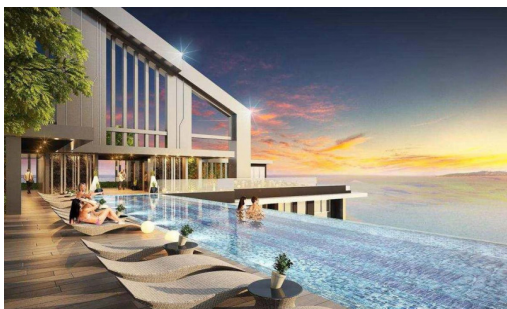

Grand Solaire - 2 Bed 1 Bath Sea View

Type 2B-D

Pattaya, Central Pattaya, Thailand

Reference: 4294

฿8,200,000

2 Bedrooms

1 Bathrooms

Condo

Property Description

Grand Solaire Pattaya soars to 67 storeys, offering the highest point of elevation in Pattaya City with stunning, panoramic ocean views from the vast majority of units. All of the 2,326 luxury residences on offer feature state-of-the-art interior design elements, comprising decadent marble-styled tiling, luxurious black marble and glass kitchens and premium fixtures & fittings. Enjoy ultimate luxury in your own home with electronic sanitary systems and custom designed, space-saving and energy-conserving air conditioning.

Photo Gallery

Property Details

- **Property Type:** Condo
- **Location:** Pattaya, Central Pattaya, Thailand
- **Internal Area:** 41m²
- **Land Area:** 70m²
- **Price:** ฿8,200,000
- **Bedrooms:** 2
- **Bathrooms:** 1