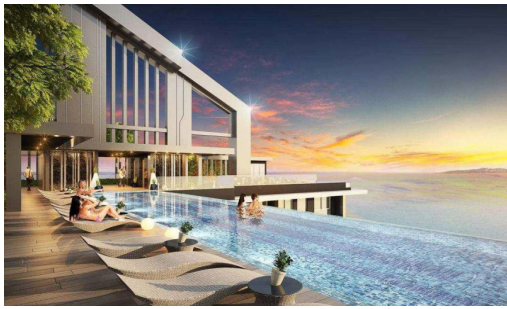

Grand Solaire - 2 Bed 1 Bath Sea View

Type 2B-D

Pattaya, South Pattaya, Thailand

Reference: 4294

฿3,900,000

2 Bedrooms

1 Bathrooms

Condo

Property Description

Grand Solaire Pattaya soars to 67 storeys, offering the highest point of elevation in Pattaya City with stunning, panoramic ocean views from the vast majority of units. All of the 2,326 luxury residences on offer feature state-of-the-art interior design elements, comprising decadent marble-styled tiling, luxurious black marble and glass kitchens and premium fixtures & fittings. Enjoy ultimate luxury in your own home with electronic sanitary systems and custom designed, space-saving and energy-conserving air conditioning.

Photo Gallery

Property Details

- **Property Type:** Condo
- **Location:** Pattaya, South Pattaya, Thailand
- **Internal Area:** 41m²
- **Land Area:** 0m²
- **Price:** ฿3,900,000
- **Bedrooms:** 2
- **Bathrooms:** 1

Property Features

- Security
- Gym
- Jacuzzi
- Sauna
- Swimming Pool
- Tennis Court

Location