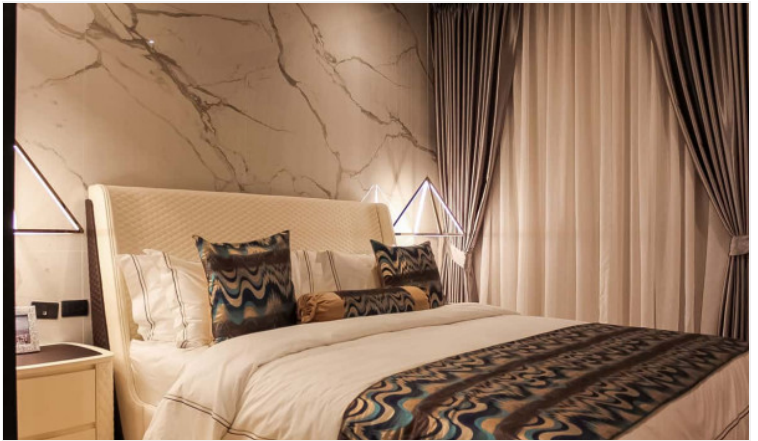

Grand Solaire - 2 Bed 1 Bath Sea View

Type 2B-D

Pattaya, South Pattaya, Thailand

Reference: 4294

฿3,900,000

2 Bedrooms

1 Bathrooms

Condo

Property Description

Grand Solaire Pattaya soars to 67 storeys, offering the highest point of elevation in Pattaya City with stunning, panoramic ocean views from the vast majority of units. All of the 2,326 luxury residences on offer feature state-of-the-art interior design elements, comprising decadent marble-styled tiling, luxurious black marble and glass kitchens and premium fixtures & fittings. Enjoy ultimate luxury in your own home with electronic sanitary systems and custom designed, space-saving and energy-conserving air conditioning.

Photo Gallery

Property Details

- **Property Type:** Condo
- **Location:** Pattaya, South Pattaya, Thailand
- **Internal Area:** 41m²
- **Land Area:** 0m²
- **Price:** ฿3,900,000
- **Bedrooms:** 2
- **Bathrooms:** 1