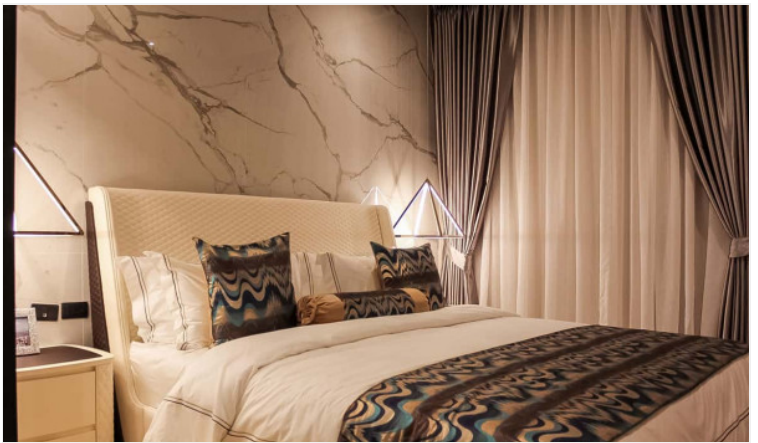

Grand Solaire - 2 Bed 1 Bath Sea View

Type 2B-D

Pattaya, South Pattaya, Thailand

Reference: 4294

฿3,900,000

2 Bedrooms

1 Bathrooms

Condo

Property Description

Grand Solaire Pattaya soars to 67 storeys, offering the highest point of elevation in Pattaya City with stunning, panoramic ocean views from the vast majority of units. All of the 2,326 luxury residences on offer feature state-of-the-art interior design elements, comprising decadent marble-styled tiling, luxurious black marble and glass kitchens and premium fixtures & fittings. Enjoy ultimate luxury in your own home with electronic sanitary systems and custom designed, space-saving and energy-conserving air conditioning.

Photo Gallery

Property Details

- **Property Type:** Condo
- **Location:** Pattaya, South Pattaya, Thailand
- **Internal Area:** 41m²
- **Land Area:** 0m²
- **Price:** ฿3,900,000
- **Bedrooms:** 2
- **Bathrooms:** 1