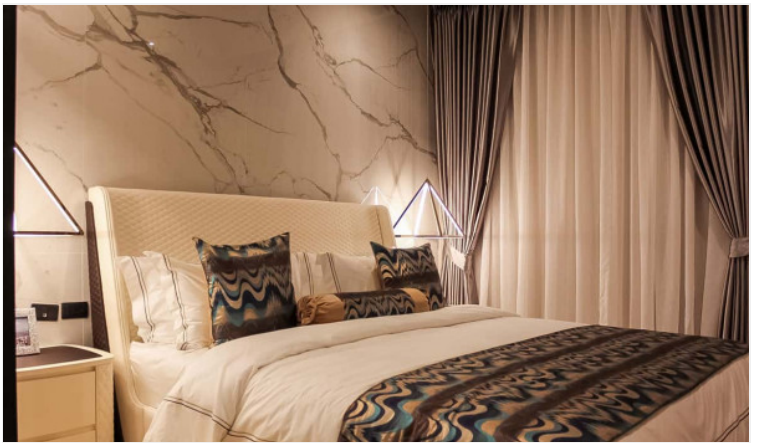

Grand Solaire - 2 Bed 1 Bath Sea View

Type 2B-D

Pattaya, Central Pattaya, Thailand

Reference: 4294

฿8,200,000

2 Bedrooms

1 Bathrooms

Condo

Property Description

Grand Solaire Pattaya soars to 67 storeys, offering the highest point of elevation in Pattaya City with stunning, panoramic ocean views from the vast majority of units. All of the 2,326 luxury residences on offer feature state-of-the-art interior design elements, comprising decadent marble-styled tiling, luxurious black marble and glass kitchens and premium fixtures & fittings. Enjoy ultimate luxury in your own home with electronic sanitary systems and custom designed, space-saving and energy-conserving air conditioning.

Photo Gallery

Property Details

- **Property Type:** Condo
- **Location:** Pattaya, Central Pattaya, Thailand
- **Internal Area:** 41m²
- **Land Area:** 70m²
- **Price:** ฿8,200,000
- **Bedrooms:** 2
- **Bathrooms:** 1