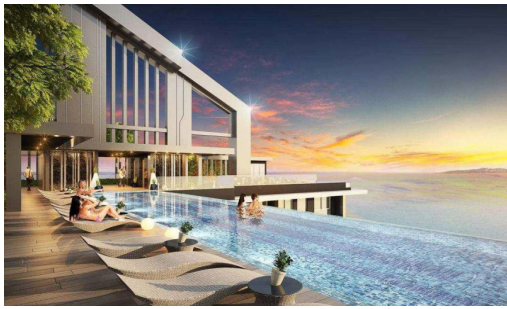

Grand Solaire - 2 Bed 1 Bath Sea View

Type 2B-D

Pattaya, Central Pattaya, Thailand

Reference: 4294

฿3,900,000

2 Bedrooms

1 Bathrooms

Condo

Property Description

Grand Solaire Pattaya soars to 67 storeys, offering the highest point of elevation in Pattaya City with stunning, panoramic ocean views from the vast majority of units. All of the 2,326 luxury residences on offer feature state-of-the-art interior design elements, comprising decadent marble-styled tiling, luxurious black marble and glass kitchens and premium fixtures & fittings. Enjoy ultimate luxury in your own home with electronic sanitary systems and custom designed, space-saving and energy-conserving air conditioning.

Photo Gallery

Property Details

- **Property Type:** Condo
- **Location:** Pattaya, Central Pattaya, Thailand
- **Internal Area:** 41m²
- **Land Area:** 70m²
- **Price:** ฿3,900,000
- **Bedrooms:** 2
- **Bathrooms:** 1

Property Features

- Security
- Gym
- Jacuzzi
- Sauna
- Swimming Pool
- Tennis Court

Location