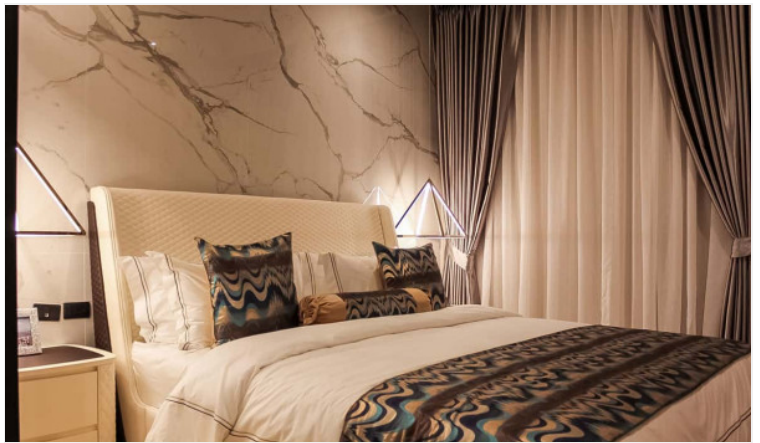

Property Description

Grand Solaire Pattaya soars to 67 storeys, offering the highest point of elevation in Pattaya City with stunning, panoramic ocean views from the vast majority of units. All of the 2,326 luxury residences on offer feature state-of-the-art interior design elements, comprising decadent marble-styled tiling, luxurious black marble and glass kitchens and premium fixtures & fittings. Enjoy ultimate luxury in your own home with electronic sanitary systems and custom designed, space-saving and energy-conserving air conditioning.

Photo Gallery