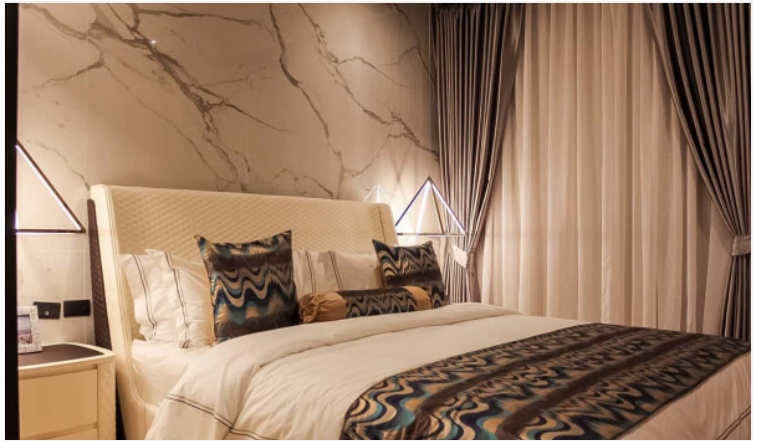

Grand Solaire - 2 Bed 1 Bath Sea View

Type 2B-D

Pattaya, Central Pattaya, Thailand

Reference: 4294

฿3,900,000

2 Bedrooms

1 Bathrooms

Condo

Property Description

Grand Solaire Pattaya soars to 67 storeys, offering the highest point of elevation in Pattaya City with stunning, panoramic ocean views from the vast majority of units. All of the 2,326 luxury residences on offer feature state-of-the-art interior design elements, comprising decadent marble-styled tiling, luxurious black marble and glass kitchens and premium fixtures & fittings. Enjoy ultimate luxury in your own home with electronic sanitary systems and custom designed, space-saving and energy-conserving air conditioning.

Photo Gallery

Property Details

- **Property Type:** Condo
- **Location:** Pattaya, Central Pattaya, Thailand
- **Internal Area:** 41m²
- **Land Area:** 70m²
- **Price:** ฿3,900,000
- **Bedrooms:** 2
- **Bathrooms:** 1