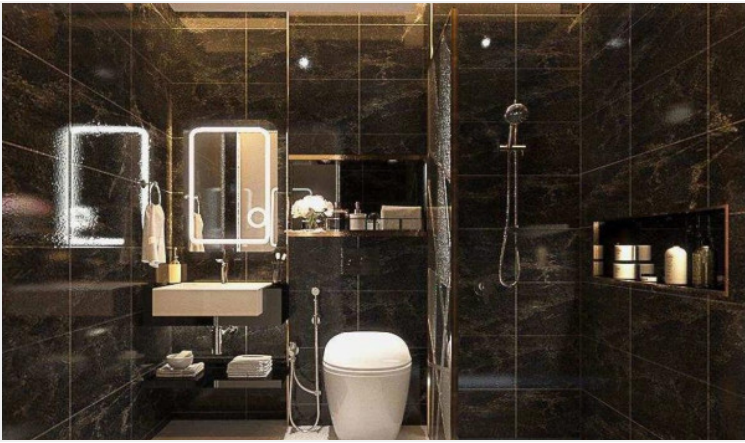

Grand Solaire - 1 Bed 1 Bath Sea View

Pattaya, South Pattaya, Thailand
Reference: 4282

฿2,760,000

1 Bedrooms

1 Bathrooms

Condo

Property Description

Grand Solaire Pattaya soars to 67 storeys, offering the highest point of elevation in Pattaya City with stunning, panoramic ocean views from the vast majority of units. All of the 2,326 luxury residences on offer feature state-of-the-art interior design elements, comprising decadent marble-styled tiling, luxurious black marble and glass kitchens and premium fixtures & fittings. Enjoy ultimate luxury in your own home with electronic sanitary systems and custom designed, space-saving and energy-conserving air conditioning.

Photo Gallery

Property Details

- **Property Type:** Condo
- **Location:** Pattaya, South Pattaya, Thailand
- **Internal Area:** 29m²
- **Land Area:** 0m²
- **Price:** ฿2,760,000
- **Bedrooms:** 1
- **Bathrooms:** 1