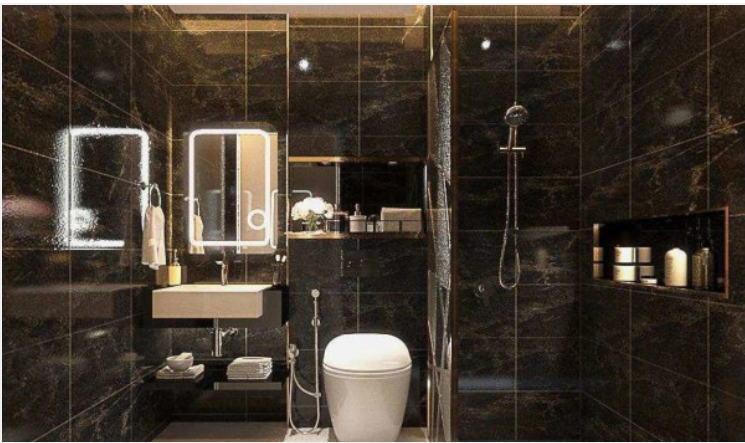

Grand Solaire - 1 Bed 1 Bath Sea View

Pattaya, South Pattaya, Thailand
Reference: 4282

฿2,760,000

1 Bedrooms

1 Bathrooms

Condo

Property Description

Grand Solaire Pattaya soars to 67 storeys, offering the highest point of elevation in Pattaya City with stunning, panoramic ocean views from the vast majority of units. All of the 2,326 luxury residences on offer feature state-of-the-art interior design elements, comprising decadent marble-styled tiling, luxurious black marble and glass kitchens and premium fixtures & fittings. Enjoy ultimate luxury in your own home with electronic sanitary systems and custom designed, space-saving and energy-conserving air conditioning.

Photo Gallery

Property Details

- **Property Type:** Condo
- **Location:** Pattaya, South Pattaya, Thailand
- **Internal Area:** 29m²
- **Land Area:** 0m²
- **Price:** ฿2,760,000
- **Bedrooms:** 1
- **Bathrooms:** 1