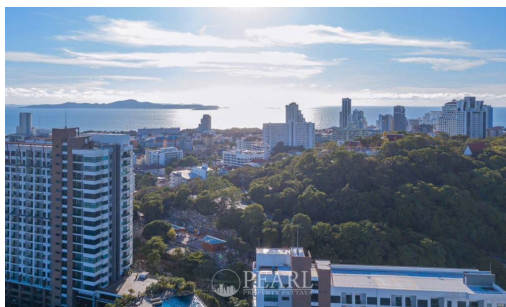

Grand Solaire 1 Bed 1 Bath (47th Floor) With Koh Lan View

Pattaya, Central Pattaya, Thailand

Reference: 7431

฿4,000,000

1 Bedrooms

1 Bathrooms

Condo

Property Description

Grand Solaire Pattaya soars to 67 storeys, offering the highest point of elevation in Pattaya City with stunning, panoramic ocean views from the vast majority of units. All of the 2,326 luxury residences on offer feature state-of-the-art interior design elements, comprising decadent marble-styled tiling, luxurious black marble and glass kitchens and premium fixtures & fittings. Enjoy ultimate luxury in your own home with electronic sanitary systems and custom designed, space-saving and energy-conserving air conditioning. This unit features 1 bedroom and 1 bathrooms, situated on the 47th floor, 29 sqm of living space. It comes fully furnished with kitchen, dining area and living area.

Photo Gallery

Property Details

- **Property Type:** Condo
- **Location:** Pattaya, Central Pattaya, Thailand
- **Internal Area:** 29m²
- **Land Area:** 29m²
- **Price:** ฿4,000,000
- **Bedrooms:** 1
- **Bathrooms:** 1

Location