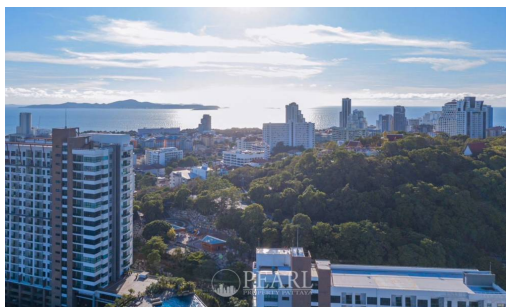

# Grand Solaire 1 Bed 1 Bath (47th Floor) With Koh Lan View

Pattaya, Central Pattaya, Thailand

Reference: 7431

# Property Description

---

Grand Solaire Pattaya soars to 67 storeys, offering the highest point of elevation in Pattaya City with stunning, panoramic ocean views from the vast majority of units. All of the 2,326 luxury residences on offer feature state-of-the-art interior design elements, comprising decadent marble-styled tiling, luxurious black marble and glass kitchens and premium fixtures & fittings. Enjoy ultimate luxury in your own home with electronic sanitary systems and custom designed, space-saving and energy-conserving air conditioning. This unit features 1 bedroom and 1 bathrooms, situated on the 47th floor, 29 sqm of living space. It comes fully furnished with kitchen, dining area and living area.