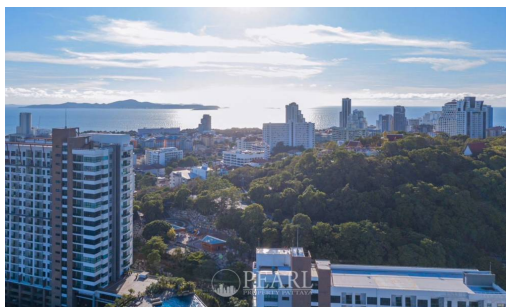

Grand Solaire 1 Bed 1 Bath (47th Floor) With Koh Lan View

Pattaya, Central Pattaya, Thailand

Reference: 7431

฿4,000,000

1 Bedrooms

1 Bathrooms

Condo

Property Description

Grand Solaire Pattaya soars to 67 storeys, offering the highest point of elevation in Pattaya City with stunning, panoramic ocean views from the vast majority of units. All of the 2,326 luxury residences on offer feature state-of-the-art interior design elements, comprising decadent marble-styled tiling, luxurious black marble and glass kitchens and premium fixtures & fittings. Enjoy ultimate luxury in your own home with electronic sanitary systems and custom designed, space-saving and energy-conserving air conditioning. This unit features 1 bedroom and 1 bathrooms, situated on the 47th floor, 29 sqm of living space. It comes fully furnished with kitchen, dining area and living area.

Photo Gallery

Property Details

- **Property Type:** Condo
- **Location:** Pattaya, Central Pattaya, Thailand
- **Internal Area:** 29m²
- **Price:** ฿4,000,000
- **Bedrooms:** 1
- **Bathrooms:** 1

Location