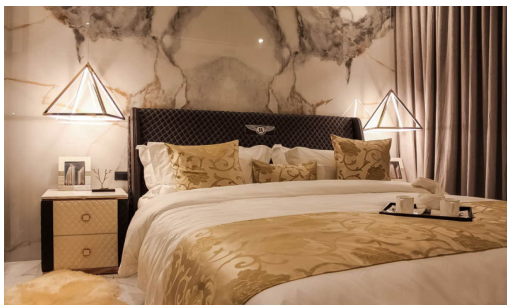

Grand Solaire 1 Bed 1 Bath (30th Floor)

Pattaya, Central Pattaya, Thailand

Reference: 24120

฿3,700,000

1 Bedrooms

1 Bathrooms

Condo

Property Description

A new landmark in Pattaya, "Grand Solaire", consists of over 2,300 residential units across 67 floors. The project is spread over an area of 14.5 Rais, offering the highest point of elevation in Pattaya City with stunning, panoramic ocean views from the vast majority of units. Features state-of-the-art interior design elements, comprising decadent marble-styled tiling, luxurious black marble, glass kitchens, and premium fixtures. This unit is for sale in Foreigner name.

Photo Gallery

Property Details

- **Property Type:** Condo
- **Location:** Pattaya, Central Pattaya, Thailand
- **Internal Area:** 29m²
- **Land Area:** 29m²
- **Price:** ฿3,700,000
- **Bedrooms:** 1
- **Bathrooms:** 1