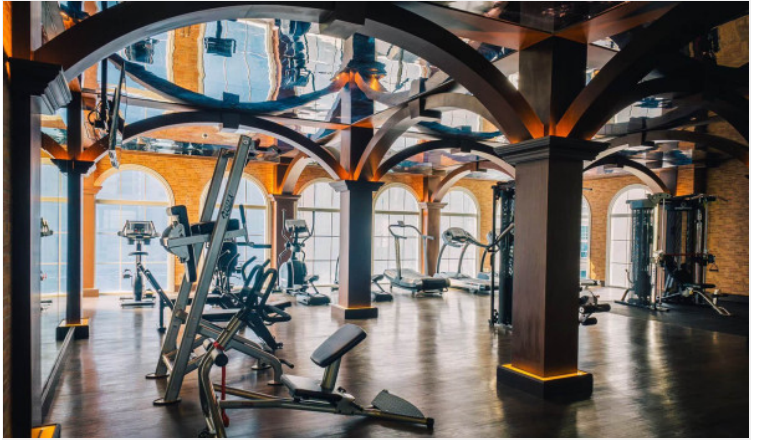

# Property Description

---

A skillful blend of art, design, and function beachfront condominium in Na Jomtien which is proposed the concept of a luxurious and adventurous lifestyle. The Grand Florida Beachfront condominium has been thoughtfully considered your private and true leisure through its design and facilities. Enjoy private garden, beach access, game rooms, and the highlight of clubhouse offering large swimming pools, restaurant and club lounge, fitness room, co-working space, spa, sauna, and others.

# Photo Gallery

---