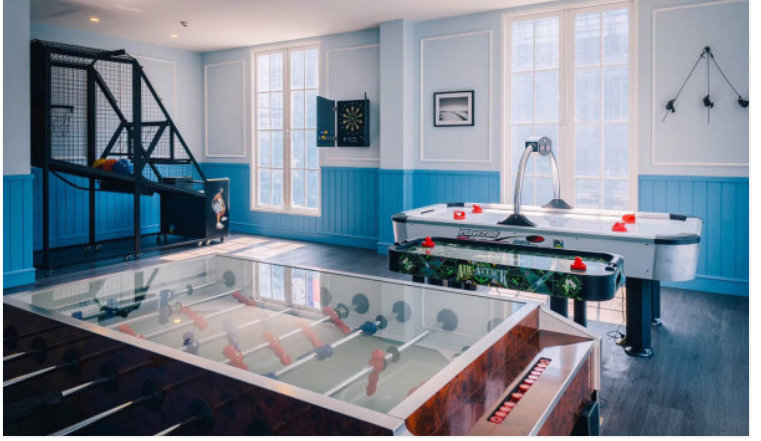

# Property Description

---

A skillful blend of art, design, and function beachfront condominium in Na Jomtien which is proposed the concept of a luxurious and adventurous lifestyle. The Grand Florida Beachfront condominium has been thoughtfully considered your private and true leisure through its design and facilities. Enjoy private garden, beach access, game rooms, and the highlight of clubhouse offering large swimming pools, restaurant and club lounge, fitness room, co-working space, spa, sauna, and others.

# Photo Gallery

---