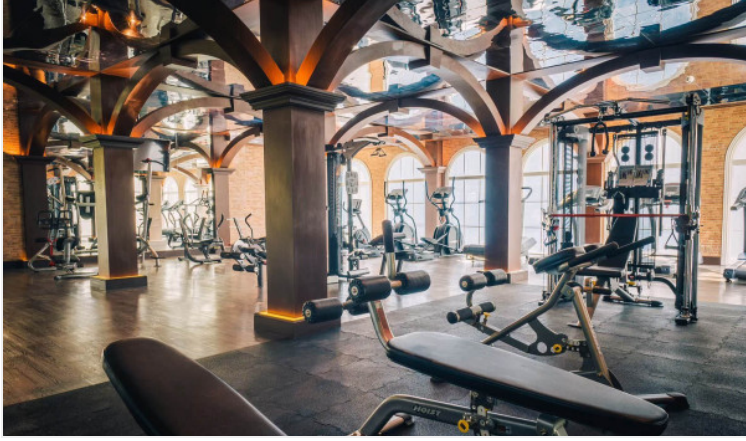

# Property Description

---

A skillful blend of art, design, and function beachfront condominium in Na Jomtien which is proposed the concept of a luxurious and adventurous lifestyle. The Grand Florida Beachfront condominium has been thoughtfully considered your private and true leisure through its design and facilities. Enjoy private garden, beach access, game rooms, and the highlight of clubhouse offering large swimming pools, restaurant and club lounge, fitness room, co-working space, spa, sauna, and others.

# Photo Gallery

---