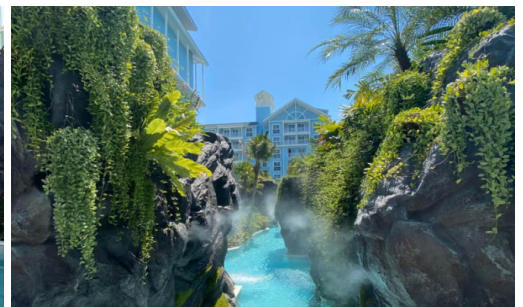

Grand Florida - 1 Bed 1 Bath with Private Pool

Pattaya, Na Jomtien, Thailand

Reference: 6068

฿8,240,000

1 Bedrooms

1 Bathrooms

Condo

Property Description

A skillful blend of art, design, and function beachfront condominium in Na Jomtien which is proposed the concept of a luxurious and adventurous lifestyle. The Grand Florida Beachfront condominium has been thoughtfully considered your private and true leisure through its design and facilities. Enjoy private garden, beach access, game rooms, and the highlight of clubhouse offering large swimming pools, restaurant and club lounge, fitness room, co-working space, spa, sauna, and others.