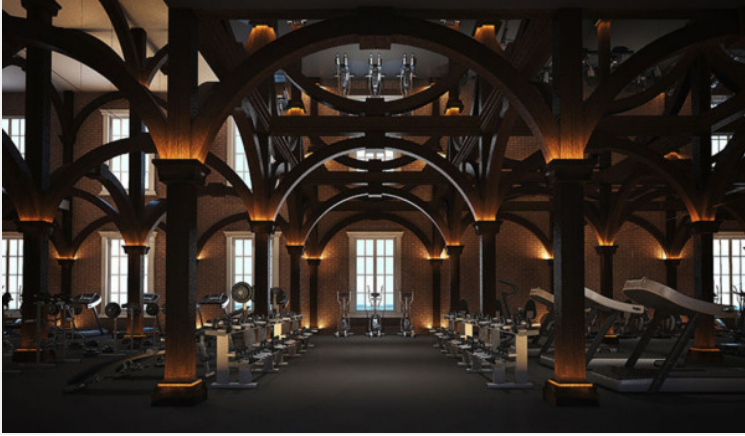

# Property Description

A skillful blend of art, design, and function beachfront condominium in Na Jomtien which is proposed the concept of a luxurious and adventurous lifestyle. The Grand Florida Beachfront condominium has been thoughtfully considered your private and true leisure through its design and facilities. Enjoy private garden, beach access, game rooms, and the highlight of clubhouse offering large swimming pools, restaurant and club lounge, fitness room, co-working space, spa, sauna, and others.

# Photo Gallery