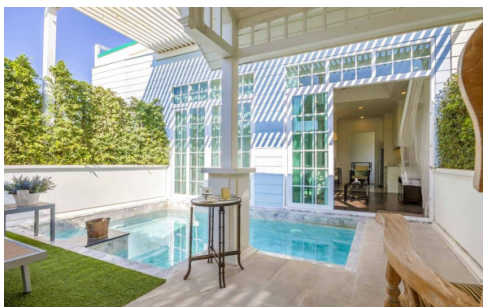

1 Bathrooms