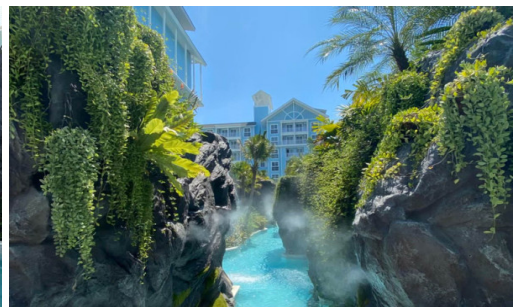

Grand Florida - 1 Bed 1 Bath Sea View

Type A

Pattaya, Na Jomtien, Thailand

Reference: 6059

฿3,990,000

1 Bedrooms

1 Bathrooms

Condo

Property Description

A skillful blend of art, design, and function beachfront condominium in Na Jomtien which is proposed the concept of a luxurious and adventurous lifestyle. The Grand Florida Beachfront condominium has been thoughtfully considered your private and true leisure through its design and facilities. Enjoy private garden, beach access, game rooms, and the highlight of clubhouse offering large swimming pools, restaurant and club lounge, fitness room, co-working space, spa, sauna, and others.