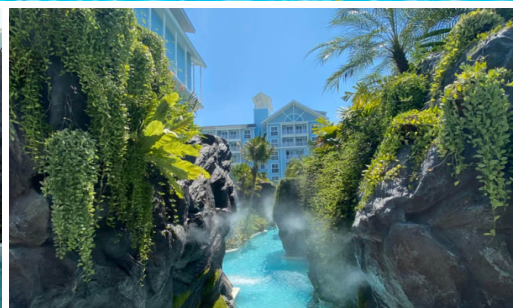

Grand Florida - 1 Bed 1 Bath Sea View

Pattaya, Na Jomtien, Thailand

Reference: 13412

฿5,929,000

1 Bedrooms

1 Bathrooms

Condo

Property Description

A skillful blend of art, design, and function beachfront condominium in Na Jomtien which is proposed the concept of a luxurious and adventurous lifestyle. The Grand Florida Beachfront condominium has been thoughtfully considered your private and true leisure through its design and facilities. Enjoy private garden, beach access, game rooms, and the highlight of clubhouse offering large swimming pools, restaurant and club lounge, fitness room, co-working space, spa, sauna, and others.