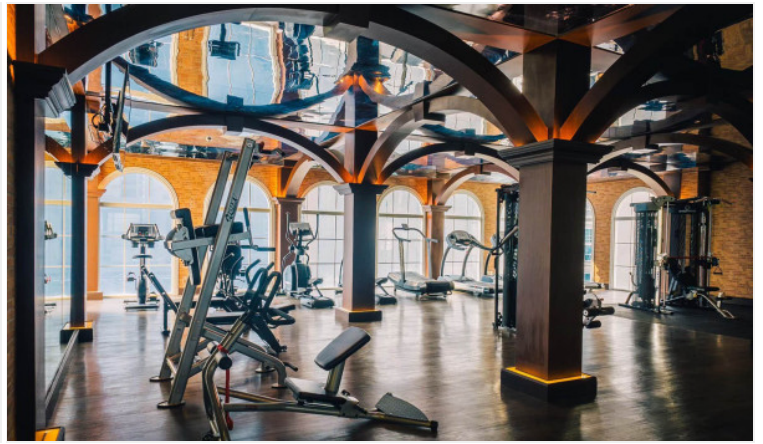

# Property Description

---

A skillful blend of art, design, and function beachfront condominium in Na Jomtien which is proposed the concept of a luxurious and adventurous lifestyle. The Grand Florida Beachfront condominium has been thoughtfully considered your private and true leisure through its design and facilities. Enjoy private garden, beach access, game rooms, and the highlight of clubhouse offering large swimming pools, restaurant and club lounge, fitness room, co-working space, spa, sauna, and others.

# Photo Gallery

---