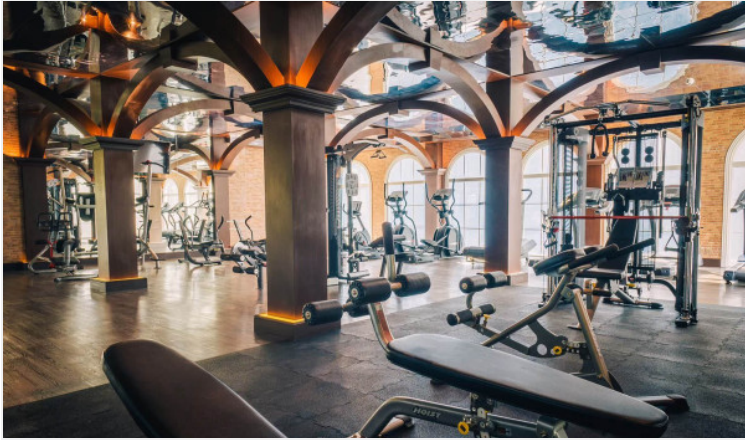

# Property Description

---

A skillful blend of art, design, and function beachfront condominium in Na Jomtien which is proposed the concept of a luxurious and adventurous lifestyle. The Grand Florida Beachfront condominium has been thoughtfully considered your private and true leisure through its design and facilities. Enjoy private garden, beach access, game rooms, and the highlight of clubhouse offering large swimming pools, restaurant and club lounge, fitness room, co-working space, spa, sauna, and others.

# Photo Gallery

---