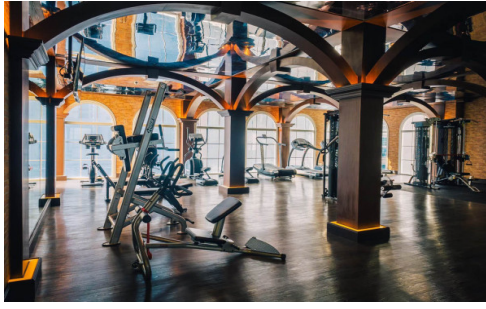

1 Bathrooms