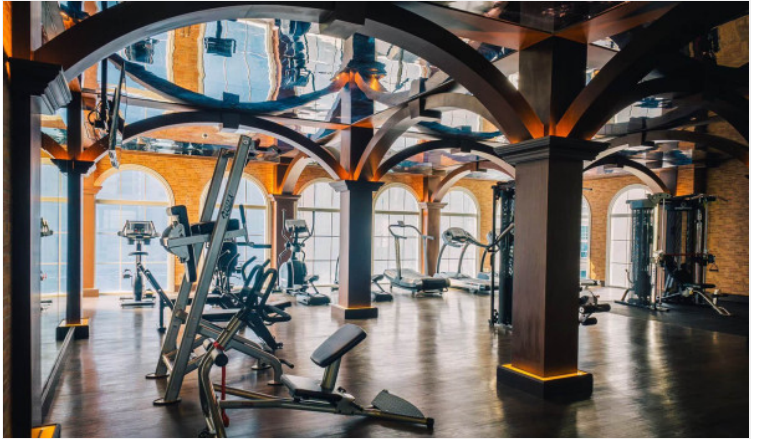

Property Description

A skillful blend of art, design, and function beachfront condominium in Na Jomtien which is proposed the concept of a luxurious and adventurous lifestyle. The Grand Florida Beachfront condominium has been thoughtfully considered your private and true leisure through its design and facilities. This unit offers you a fully furnished 1 bedroom and 1 bathroom with a very nice pool view and garden from the 5th floor. A full range of facilities is provided at the project where you can enjoy a private garden, beach access, game rooms, and the highlight of the clubhouse offering large swimming pools, restaurant and club lounge, fitness room, co-working space, spa, sauna, and others.

Photo Gallery