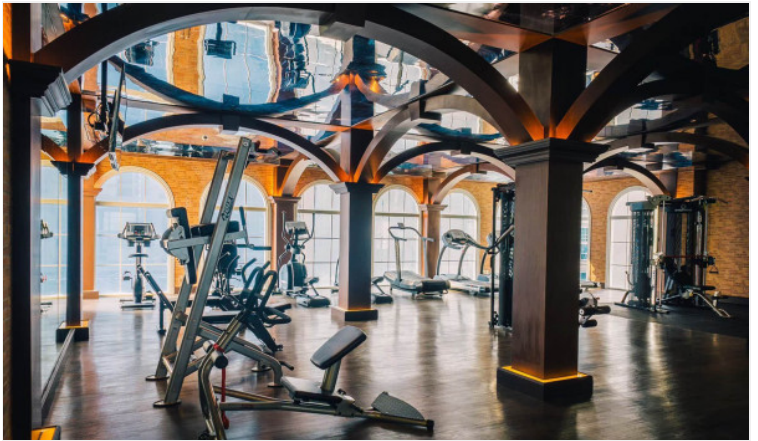

Property Description

A skillful blend of art, design, and function beachfront condominium in Na Jomtien which is proposed the concept of a luxurious and adventurous lifestyle. The Grand Florida Beachfront condominium has been thoughtfully considered your private and true leisure through its design and facilities. This unit offers you a fully furnished 1 bedroom and 1 bathroom with a very nice pool view and garden from the 5th floor. A full range of facilities is provided at the project where you can enjoy a private garden, beach access, game rooms, and the highlight of the clubhouse offering large swimming pools, restaurant and club lounge, fitness room, co-working space, spa, sauna, and others.

Photo Gallery