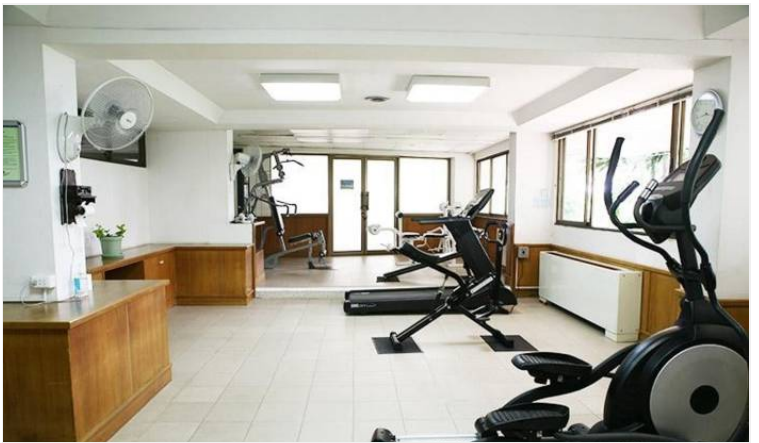

Introduction

Grand Condotel Pattaya - Experience the epitome of luxury living in one of Pattaya's most prestigious beachfront condominiums. Boasting a prime location and unparalleled comfort, this condo project stands as a testament to modern architectural excellence and superior lifestyle.

Property Details

Grand Condotel, a high-rise landmark, offers a variety of spacious units ranging from elegant studio apartments to luxurious multi-bedroom suites. Each unit is designed with a focus on comfort and style, featuring large windows for ample natural light and breathtaking sea views. The project includes facilities like a large swimming pool, landscaped gardens, and a fully-equipped fitness center.

Condition and Amenities

This well-maintained property boasts state-of-the-art amenities, ensuring residents a lifestyle of ease and sophistication. The complex includes a large communal swimming pool, a modern fitness center, and lush gardens. Enhanced security systems, covered parking, and 24-hour concierge services add to the exclusive living experience.

Photo Gallery

Property Details

- **Property Type:** Condo
- **Location:** Pattaya, Jomtien, Thailand
- **Price:** ฿50,000
- **Bedrooms:** 2
- **Bathrooms:** 2

Property Features

- Security
- Gym
- Swimming Pool
- Tennis Court
- Air Conditioning
- Balcony
- Car Park
- Electricity
- Integral Kitchen
- Internet
- Alarm
- Children's Area
- Concierge
- Guardhouse
- Lift
- Equipped Kitchen
- Disabled Access