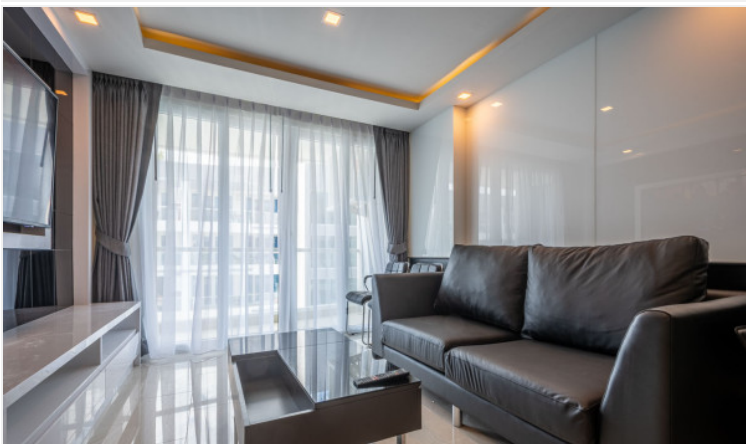

Grand Avenue - 1 Bed 1 Bath Pool View

Pattaya, Bang lamung, Thailand

Reference: 14606

฿4,490,000

1 Bedrooms

1 Bathrooms

Condo

Property Description

This condo is perfect for those who want to be close to all the action! Located just minutes away from Avenue Shopping Mall, Pattaya second Road, and Soi Buakhaw, this unit is fully furnished with high quality built-ins. The condo also comes with a balcony that has a great pool view. Plus, the facilities include a sauna, swimming pool, and fitness center. And if that's not enough, the condo is sold in foreign ownership!

Photo Gallery

Property Details

- **Property Type:** Condo
- **Location:** Pattaya, Bang lamung, Thailand
- **Internal Area:** 47m²
- **Land Area:** 47m²
- **Price:** ฿4,490,000
- **Bedrooms:** 1
- **Bathrooms:** 1