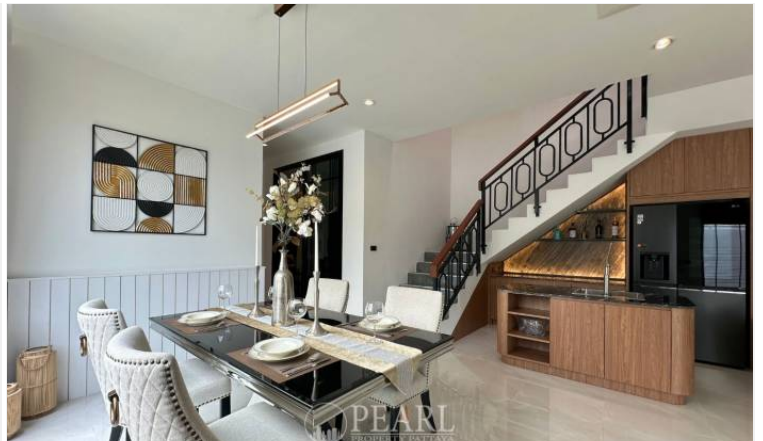

# Property Description

Glam Boonsampan6 is strategically located in Central Pattaya, (Soi Khao Noi) ensuring that residents enjoy both the peacefulness of their surroundings and the convenience of city living. This house is sitting on a plot of land of 148 Sq.m (37 Sq.wah) offering 209 Sqm. of living space. Consists of 3 bedrooms and 3 bathrooms. It comes fully fitted with a European kitchen, dining area, living area and carpark. The project is mere minutes away from essential amenities such as local markets, international schools, and healthcare facilities. Recreational spots like the Outlet Mall Pattaya and various dining establishments are also within easy reach, enhancing the living experience by providing everything you need just a stone's throw away.

# Photo Gallery