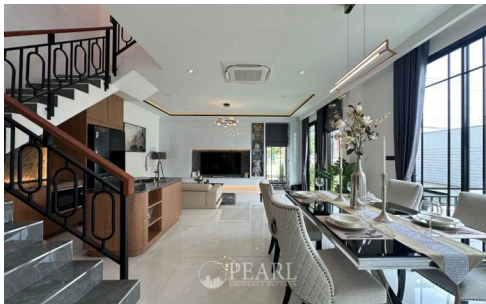

3 Bathrooms