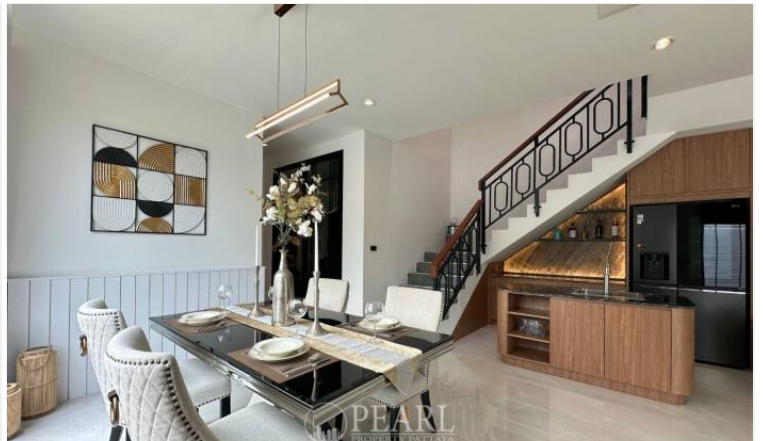

Property Description

Glam Boonsampan6 is strategically located in Central Pattaya, (Soi Khao Noi) ensuring that residents enjoy both the peacefulness of their surroundings and the convenience of city living. This house is sitting on a plot of land of 148 Sq.m (37 Sq.wah) offering 209 Sqm. of living space. Consists of 3 bedrooms and 3 bathrooms. It comes fully fitted with a European kitchen, dining area, living area and carpark. The project is mere minutes away from essential amenities such as local markets, international schools, and healthcare facilities. Recreational spots like the Outlet Mall Pattaya and various dining establishments are also within easy reach, enhancing the living experience by providing everything you need just a stone's throw away.

Photo Gallery