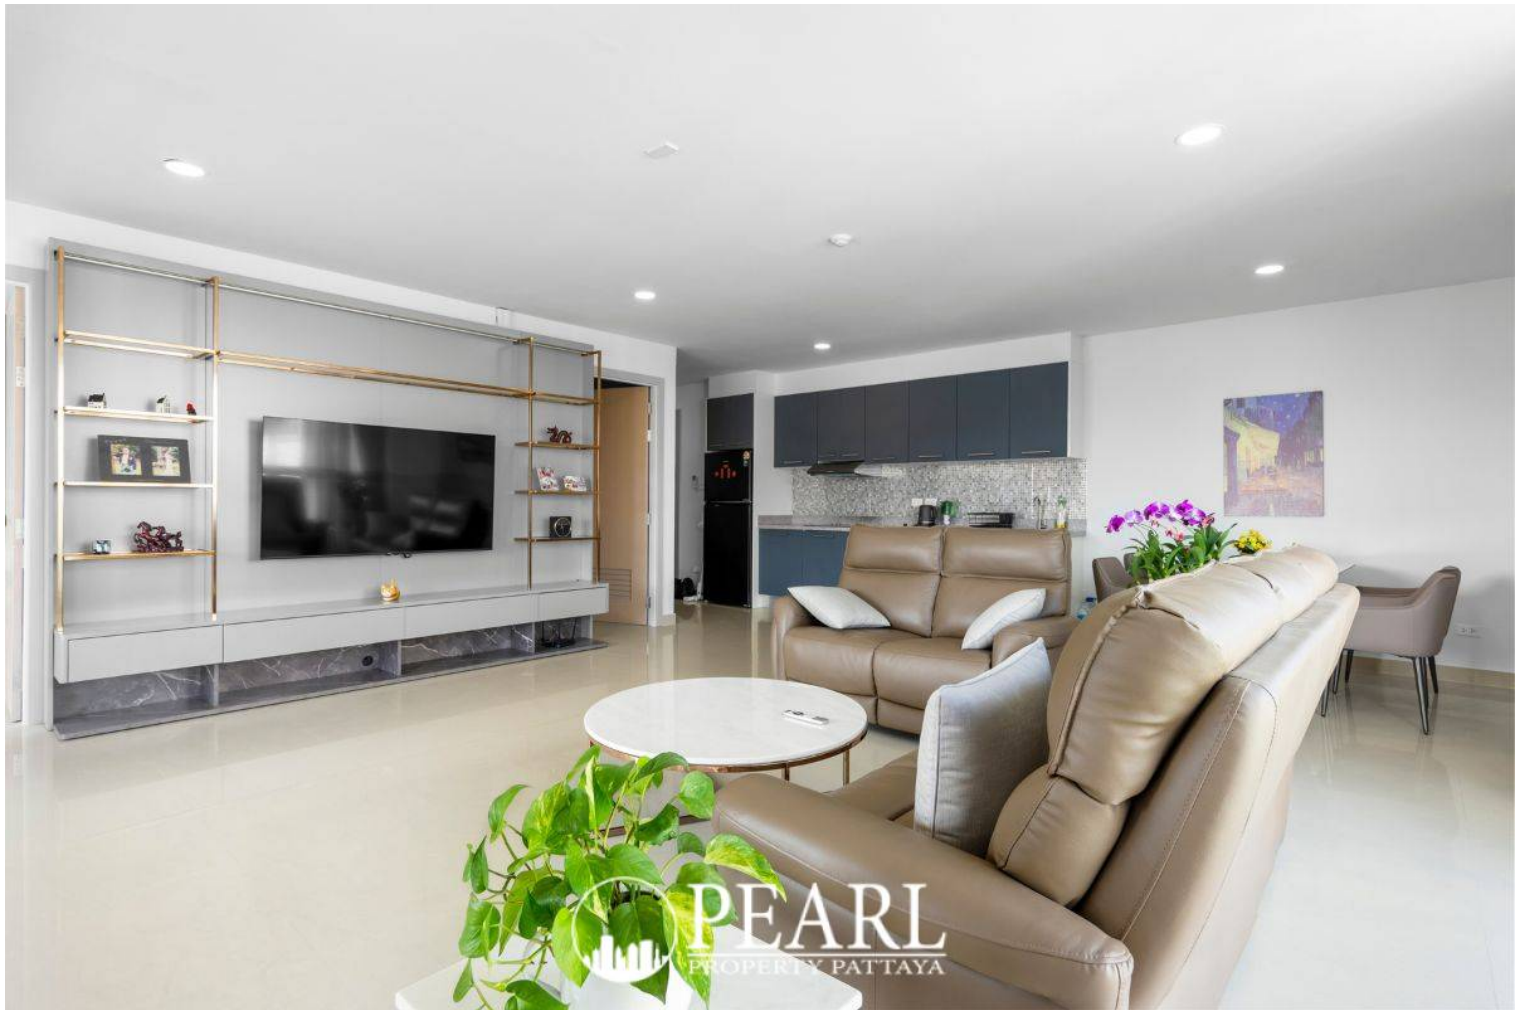

Gardenia Residence: Elegant 1-Bed, 2-Bath Luxury Condo in Jomtien

Muang Pattaya, Thailand

Reference: 7170

฿35,000 per month

1 Bedrooms

2 Bathrooms

Condo