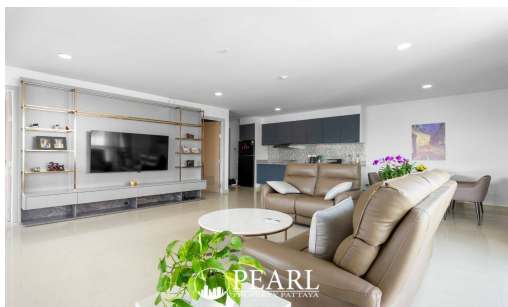

Gardenia Residence: Elegant 1-Bed, 2-Bath Luxury Condo in Jomtien

Muang Pattaya, Thailand

Reference: 7170

฿35,000 per month

1 Bedrooms

2 Bathrooms

Condo