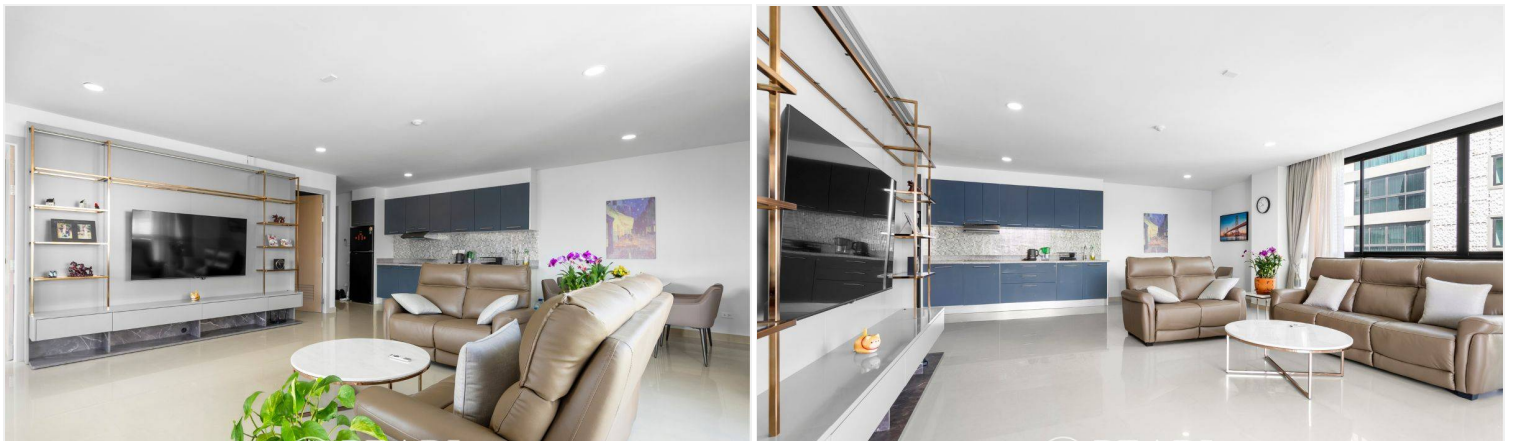

Property Description

Pearl Property presents a fully renovated **luxury condo for rent** in the heart of Jomtien, Pattaya. This **spacious 95 sqm** unit offers stylish modern living with **high-end furniture**, breathtaking **city views**, and top-tier amenities.

The condo features a **well-designed layout** with an open living and dining area, a **large ensuite bedroom**, and an additional **guest toilet** for convenience. The sleek European-style kitchen is fully equipped, making it perfect for long-term stays. Floor-to-ceiling windows bring in natural light, creating a bright and airy atmosphere.

Located in a **prime Jomtien location**, this condo is just a short walk to **Rompho Market**, where you'll find a variety of restaurants, convenience stores, and vibrant nightlife. The **beach is just minutes away**, offering the perfect spot for relaxation and leisure. Residents can also enjoy a **large swimming pool** and excellent building facilities.

This **turnkey rental** is ideal for those seeking a comfortable, stylish home in one of Pattaya's most desirable areas.

Contact us today to arrange a viewing!

Photo Gallery