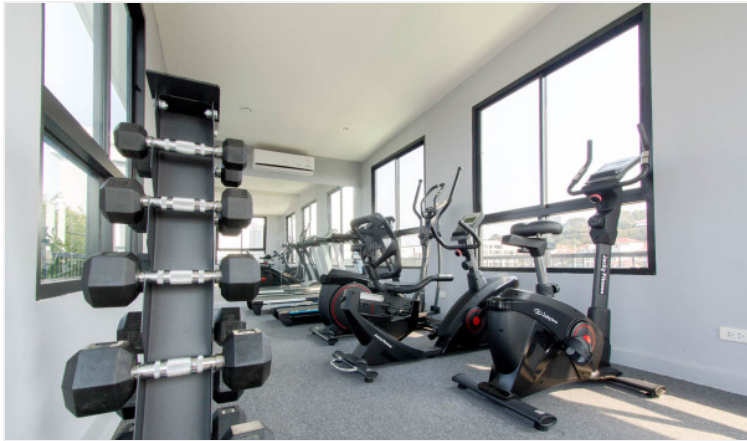

Property Description

Estanan is a low-rise condominium, consisting of two 8-story buildings with 119 units. The project is situated on Pratamnak Hill, a peaceful, shady, and safe atmosphere suitable for rest and living. The location is close to the beach in minutes of walking. Also, easy access to various attractions such as Pattaya Park, Jomtien Beach, Cozy Beach, Big Buddha, Pattaya View Point, shopping malls, restaurants, and others. A full range of facilities are provided including indoor car parking, CCTV, Rooftop swimming pool, rooftop garden, and fitness.

Photo Gallery