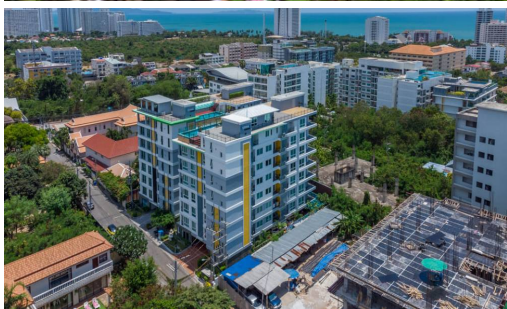

Estanan Condo Pattaya

Pattaya, Bang Lamung, Afghanistan

Reference: 266

฿1,650,000

1 Bedrooms

1 Bathrooms

Condo

Property Description

- 1. Introduction** Estanan Condo Pattaya, a boutique-style condominium, offers an exclusive living experience in the heart of Pattaya. Developed by 124 Privacy Condominium, this elegant residence is perfect for those seeking a blend of luxury and convenience.
- 2. Location and Neighborhood** Perfectly situated just off Pratumnak Soi 6, Estanan Condo Pattaya enjoys a prime location on Pratumnak Hill, a sought-after area in the city. It is just over 1km from the serene Pratumnak Beach, providing easy access to peaceful seaside relaxation. The immediate area is bustling with great restaurants, offering a taste of Pattaya's vibrant culinary scene. Additionally, the condo is only a 10-minute walk from the bustling South Pattaya, making it an ideal location for enjoying the city's lively atmosphere.
- 3. Property Details** The Estanan Condo project encompasses two low-rise, 8-story buildings, spread across a 1 Rai/1,600 square meter plot of land. It houses a total of 118 units, with 59 units in each building. These units vary from efficient 30 square meter studios to more spacious 43 square meter, 1 bedroom apartments, catering to different lifestyle needs.
- 4. Condition and Amenities** This condominium boasts a range of top-notch facilities ensuring a comfortable and luxurious living experience. Residents can enjoy amenities such as a swimming pool, a well-equipped gym, internet access throughout the property, enhanced security measures, ample car parking, a lush garden, and an elevator for convenient access to all floors.

5.

Financial Information Units in Estanan Condo Pattaya are available for both sale and rent. Prices for the units range from THB 1.7 million to 3.5 million. For instance, a 1 bedroom city view condo is priced at THB 2,400,000, and a 2 bedroom condo with a sea view starts from THB 3,775,000.