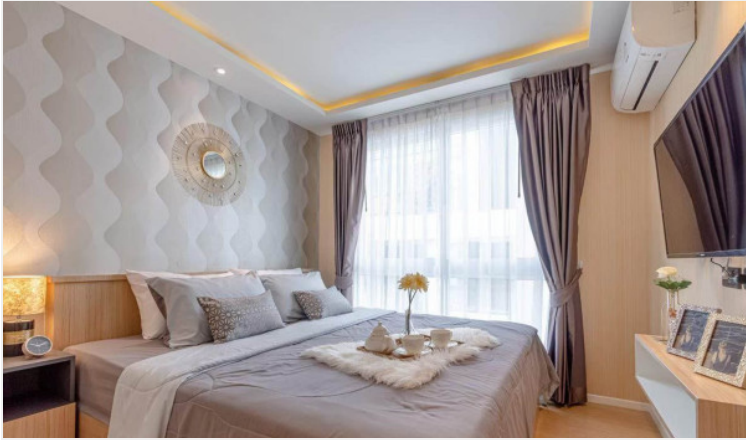

Estanan is a low-rise condominium, consisting of two 8-story buildings with 119 units. The project is situated on Pratamnak Hill, a peaceful, shady, and safe atmosphere suitable for rest and living. The location is close to the beach in minutes of walking. Also, easy access to various attractions such as Pattaya Park, Jomtien Beach, Cozy Beach, Big Buddha, Pattaya View Point, shopping malls, restaurants, and others. A full range of facilities are provided including indoor car parking, CCTV, Rooftop swimming pool, rooftop garden, and fitness.

Photo Gallery

Property Details

- **Property Type:** Condo
- **Location:** Pattaya, Pratamnak, Thailand
- **Internal Area:** 41.47m²
- **Land Area:** 0m²
- **Price:** ฿2,550,000
- **Bedrooms:** 1
- **Bathrooms:** 1