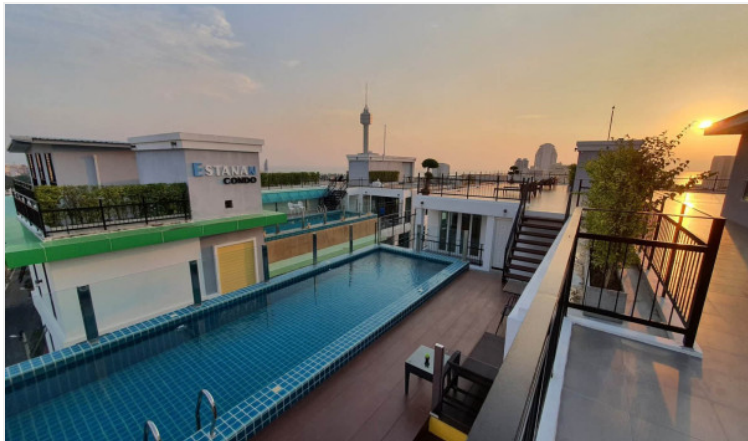

Estanan is a low-rise condominium, consisting of two 8-story buildings with 119 units. The project is situated on Pratamnak Hill, a peaceful, shady, and safe atmosphere suitable for rest and living. The location is close to the beach in minutes of walking. Also, easy access to various attractions such as Pattaya Park, Jomtien Beach, Cozy Beach, Big Buddha, Pattaya View Point, shopping malls, restaurants, and others. A full range of facilities are provided including indoor car parking, CCTV, Rooftop swimming pool, rooftop garden, and fitness.

Photo Gallery

Property Details

- **Property Type:** Condo
- **Location:** Pattaya, Bang Lamung, Afghanistan
- **Internal Area:** 41.47m²
- **Land Area:** 42m²
- **Price:** **฿2,550,000**
- **Bedrooms:** 1
- **Bathrooms:** 1

Property Features

- Security
- Gym
- Swimming Pool
- Air Conditioning
- Balcony
- Car Park
- Electricity
- Alarm
- Roof Garden
- Equipped Kitchen

Location