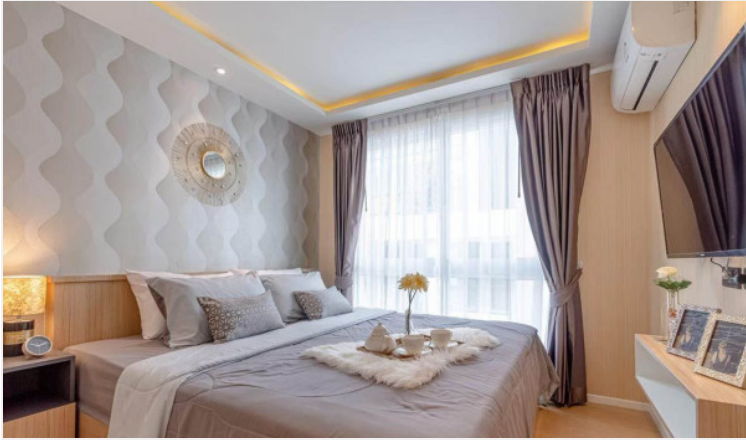

Estanan - 1 Bed 1 Bath

Pattaya, Bang Lamung, Afghanistan

Reference: 11829

฿2,550,000

1 Bedrooms

1 Bathrooms

Condo

Property Description

Estanan is a low-rise condominium, consisting of two 8-story buildings with 119 units. The project is situated on Pratamnak Hill, a peaceful, shady, and safe atmosphere suitable for rest and living. The location is close to the beach in minutes of walking. Also, easy access to various attractions such as Pattaya Park, Jomtien Beach, Cozy Beach, Big Buddha, Pattaya View Point, shopping malls, restaurants, and others. A full range of facilities are provided including indoor car parking, CCTV, Rooftop swimming pool, rooftop garden, and fitness.

Photo Gallery

Property Details

- **Property Type:** Condo
- **Location:** Pattaya, Bang Lamung, Afghanistan
- **Internal Area:** 41.47m²
- **Land Area:** 42m²
- **Price:** **฿2,550,000**
- **Bedrooms:** 1
- **Bathrooms:** 1