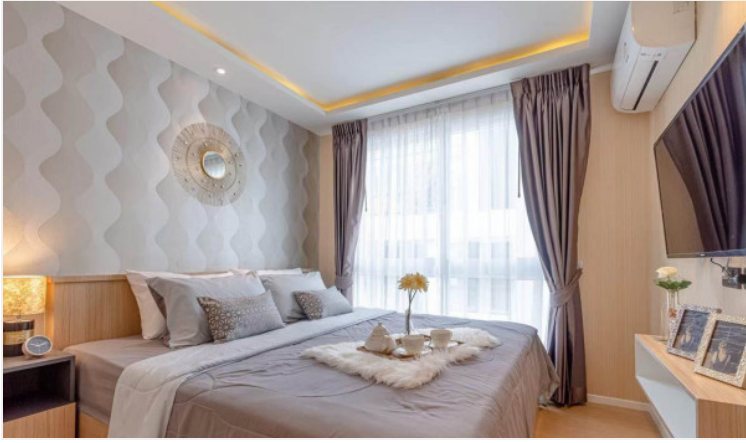

Estanan is a low-rise condominium, consisting of two 8-story buildings with 119 units. The project is situated on Pratamnak Hill, a peaceful, shady, and safe atmosphere suitable for rest and living. The location is close to the beach in minutes of walking. Also, easy access to various attractions such as Pattaya Park, Jomtien Beach, Cozy Beach, Big Buddha, Pattaya View Point, shopping malls, restaurants, and others. A full range of facilities are provided including indoor car parking, CCTV, Rooftop swimming pool, rooftop garden, and fitness.

Photo Gallery

Property Details

- **Property Type:** Condo
- **Location:** Pattaya, Pratamnak, Thailand
- **Internal Area:** 43m²
- **Land Area:** 0m²
- **Price:** ฿2,795,000
- **Bedrooms:** 1
- **Bathrooms:** 1