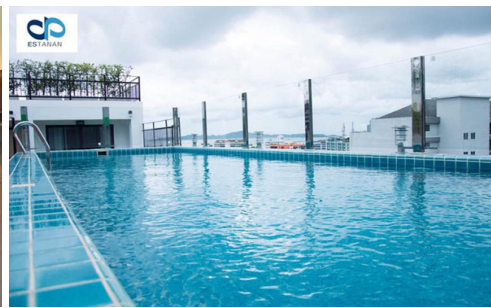

Estanan - 1 Bed 1 Bath Type A

Pattaya, Pratamnak, Thailand

Reference: 11843

฿2,795,000

1 Bedrooms

1 Bathrooms

Condo