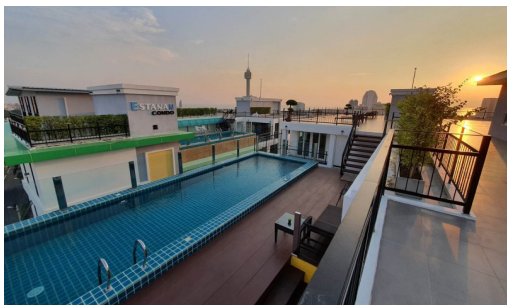

Estanan - 1 Bed 1 Bath Type A

Pattaya, Bang Lamung, Afghanistan

Reference: 11843

฿2,795,000

1 Bedrooms

1 Bathrooms

Condo