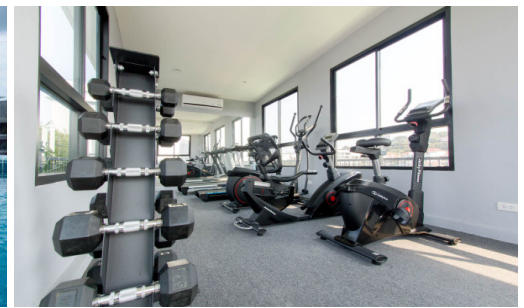

Estanan - 1 Bed 1 Bath Type A

Pattaya, Pratamnak, Thailand

Reference: 11843

฿2,795,000

1 Bedrooms

1 Bathrooms

Condo