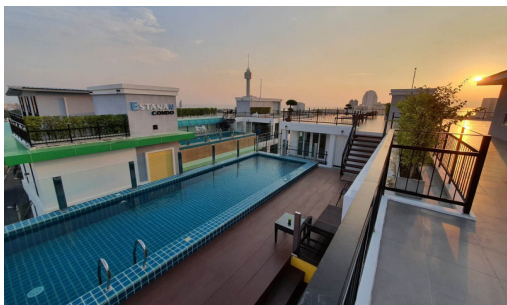

Estanan - 1 Bed 1 Bath Type A

Pattaya, Pratamnak, Thailand

Reference: 11843

฿2,795,000

1 Bedrooms

1 Bathrooms

Condo