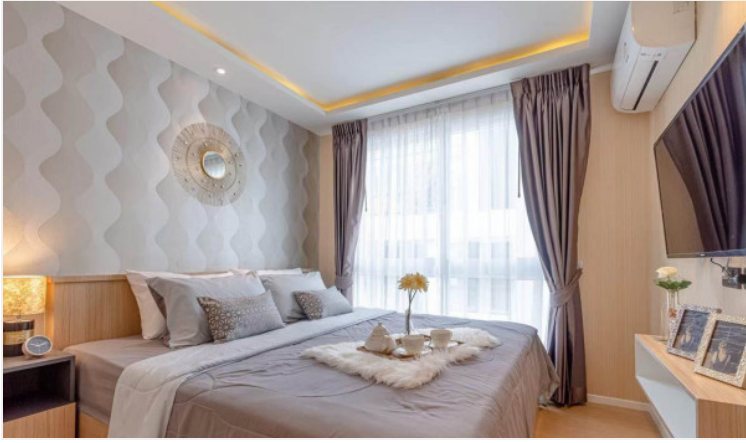

# Property Description

---

Estanan is a low-rise condominium, consisting of two 8-story buildings with 119 units. The project is situated on Pratamnak Hill, a peaceful, shady, and safe atmosphere suitable for rest and living. The location is close to the beach in minutes of walking. Also, easy access to various attractions such as Pattaya Park, Jomtien Beach, Cozy Beach, Big Buddha, Pattaya View Point, shopping malls, restaurants, and others. A full range of facilities are provided including indoor car parking, CCTV, Rooftop swimming pool, rooftop garden, and fitness.