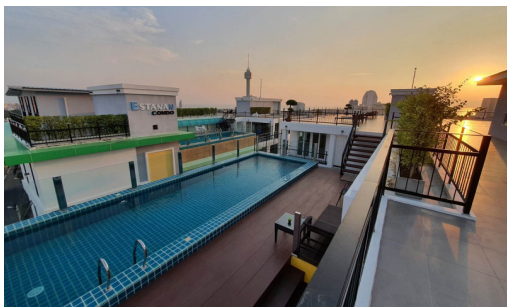

Estanan - 1 Bed 1 Bath Type A

Pattaya, Pratamnak, Thailand

Reference: 11843

฿2,795,000

1 Bedrooms

1 Bathrooms

Condo