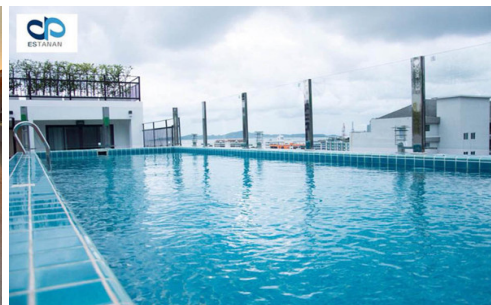

Estanan - 1 Bed 1 Bath Type A

Pattaya, Pratamnak, Thailand

Reference: 11843

฿2,795,000

1 Bedrooms

1 Bathrooms

Condo