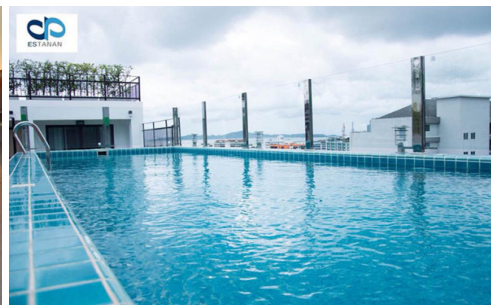

Estanan - 1 Bed 1 Bath Type A

Pattaya, Bang Lamung, Afghanistan

Reference: 11843

฿2,795,000

1 Bedrooms

1 Bathrooms

Condo