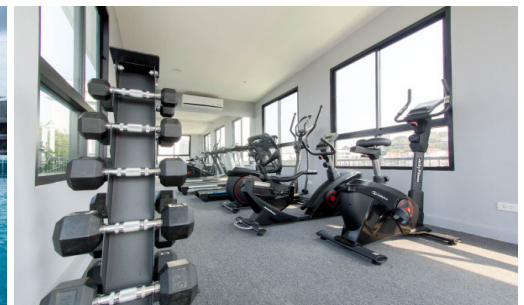

Estanan - 1 Bed 1 Bath Type A

Pattaya, Pratamnak, Thailand

Reference: 11843

฿2,795,000

1 Bedrooms

1 Bathrooms

Condo