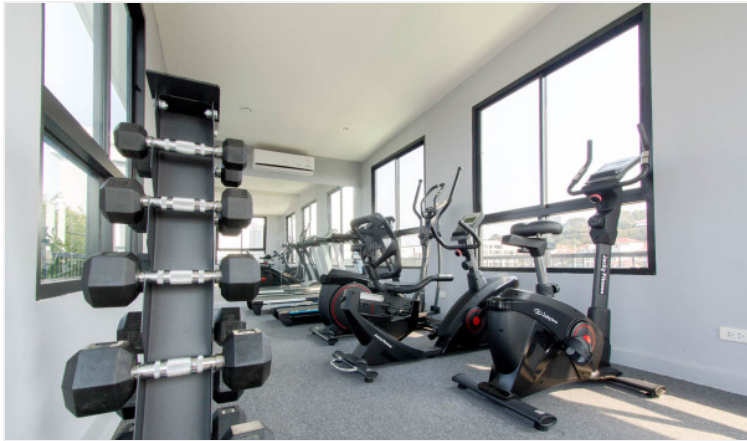

Estanan is a low-rise condominium, consisting of two 8-story buildings with 119 units. The project is situated on Pratamnak Hill, a peaceful, shady, and safe atmosphere suitable for rest and living. The location is close to the beach in minutes of walking. Also, easy access to various attractions such as Pattaya Park, Jomtien Beach, Cozy Beach, Big Buddha, Pattaya View Point, shopping malls, restaurants, and others. A full range of facilities are provided including indoor car parking, CCTV, Rooftop swimming pool, rooftop garden, and fitness.

Property Features

- Security
- Gym
- Swimming Pool
- Air Conditioning
- Balcony
- Car Park
- Electricity
- Alarm
- Roof Garden
- Equipped Kitchen

Location