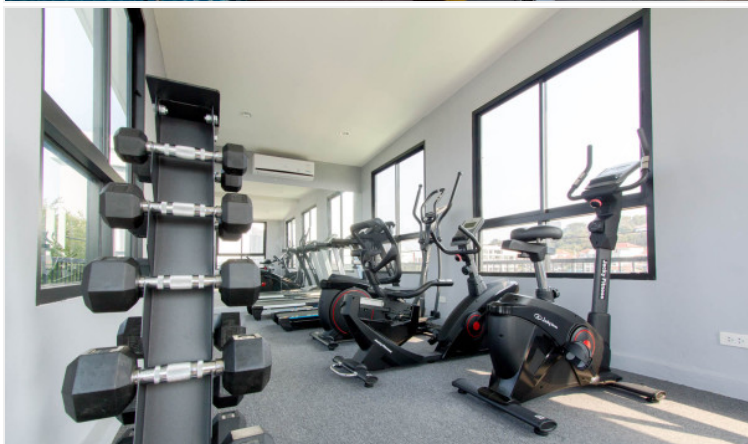

# Property Description

---

Estanan is a low-rise condominium, consisting of two 8-story buildings with 119 units. The project is situated on Pratamnak Hill, a peaceful, shady, and safe atmosphere suitable for rest and living. The location is close to the beach in minutes of walking. Also, easy access to various attractions such as Pattaya Park, Jomtien Beach, Cozy Beach, Big Buddha, Pattaya View Point, shopping malls, restaurants, and others. A full range of facilities are provided including indoor car parking, CCTV, Rooftop swimming pool, rooftop garden, and fitness.

# Photo Gallery

---

## Property Features

---

- Security
- Gym
- Swimming Pool
- Air Conditioning
- Balcony
- Car Park
- Electricity
- Alarm
- Roof Garden
- Equipped Kitchen