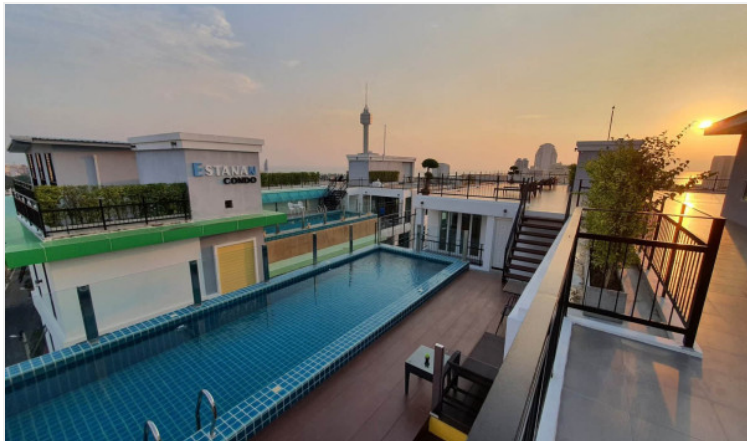

Property Description

Estanan is a low-rise condominium, consisting of two 8-story buildings with 119 units. The project is situated on Pratamnak Hill, a peaceful, shady, and safe atmosphere suitable for rest and living. The location is close to the beach in minutes of walking. Also, easy access to various attractions such as Pattaya Park, Jomtien Beach, Cozy Beach, Big Buddha, Pattaya View Point, shopping malls, restaurants, and others. A full range of facilities are provided including indoor car parking, CCTV, Rooftop swimming pool, rooftop garden, and fitness.

Photo Gallery