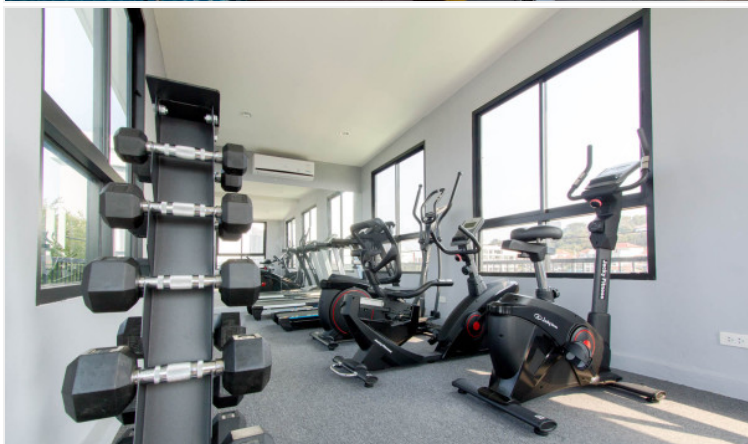

Property Description

Estanan is a low-rise condominium, consisting of two 8-story buildings with 119 units. The project is situated on Pratamnak Hill, a peaceful, shady, and safe atmosphere suitable for rest and living. The location is close to the beach in minutes of walking. Also, easy access to various attractions such as Pattaya Park, Jomtien Beach, Cozy Beach, Big Buddha, Pattaya View Point, shopping malls, restaurants, and others. A full range of facilities are provided including indoor car parking, CCTV, Rooftop swimming pool, rooftop garden, and fitness.

Photo Gallery