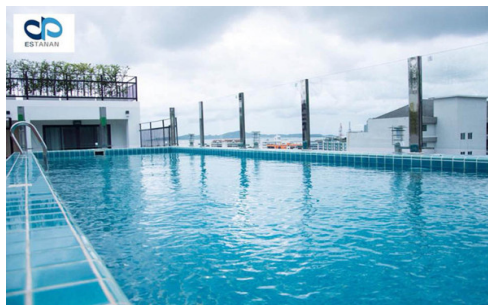

Estanan - 1 Bed 1 Bath Sea View Type A

Pattaya, Bang Lamung, Afghanistan

Reference: 11844

฿2,983,000

1 Bedrooms

1 Bathrooms

Condo