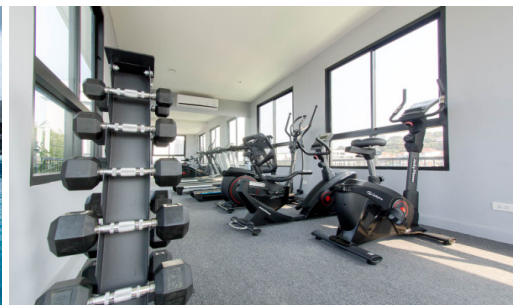

Estanan - 1 Bed 1 Bath Sea View Type A

Pattaya, Bang Lamung, Afghanistan

Reference: 11844

฿2,983,000

1 Bedrooms

1 Bathrooms

Condo