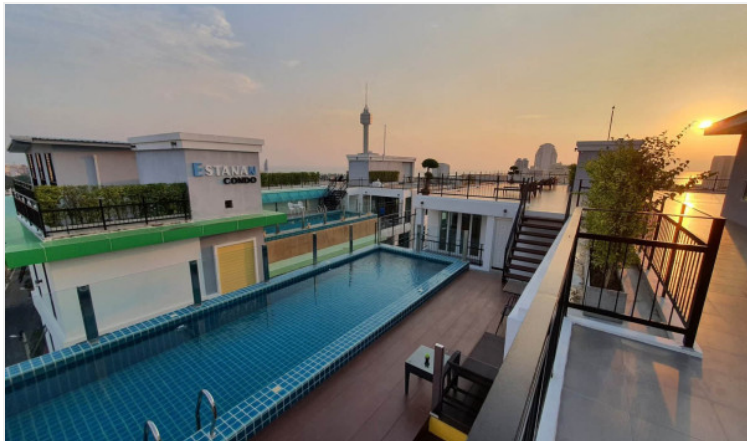

Estanan is a low-rise condominium, consisting of two 8-story buildings with 119 units. The project is situated on Pratamnak Hill, a peaceful, shady, and safe atmosphere suitable for rest and living. The location is close to the beach in minutes of walking. Also, easy access to various attractions such as Pattaya Park, Jomtien Beach, Cozy Beach, Big Buddha, Pattaya View Point, shopping malls, restaurants, and others. A full range of facilities are provided including indoor car parking, CCTV, Rooftop swimming pool, rooftop garden, and fitness.

Property Features

- Security
- Gym
- Swimming Pool
- Air Conditioning
- Balcony
- Car Park
- Electricity
- Alarm
- Roof Garden
- Equipped Kitchen

Location