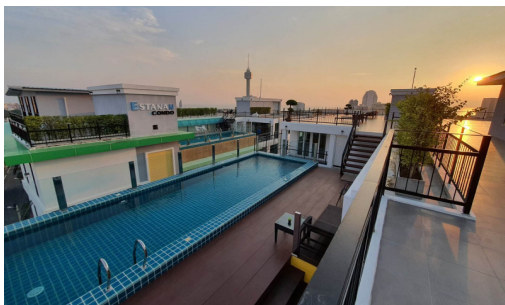

Estanan - 1 Bed 1 Bath Sea View Type A

Pattaya, Bang Lamung, Afghanistan

Reference: 11844

฿2,983,000

1 Bedrooms

1 Bathrooms

Condo